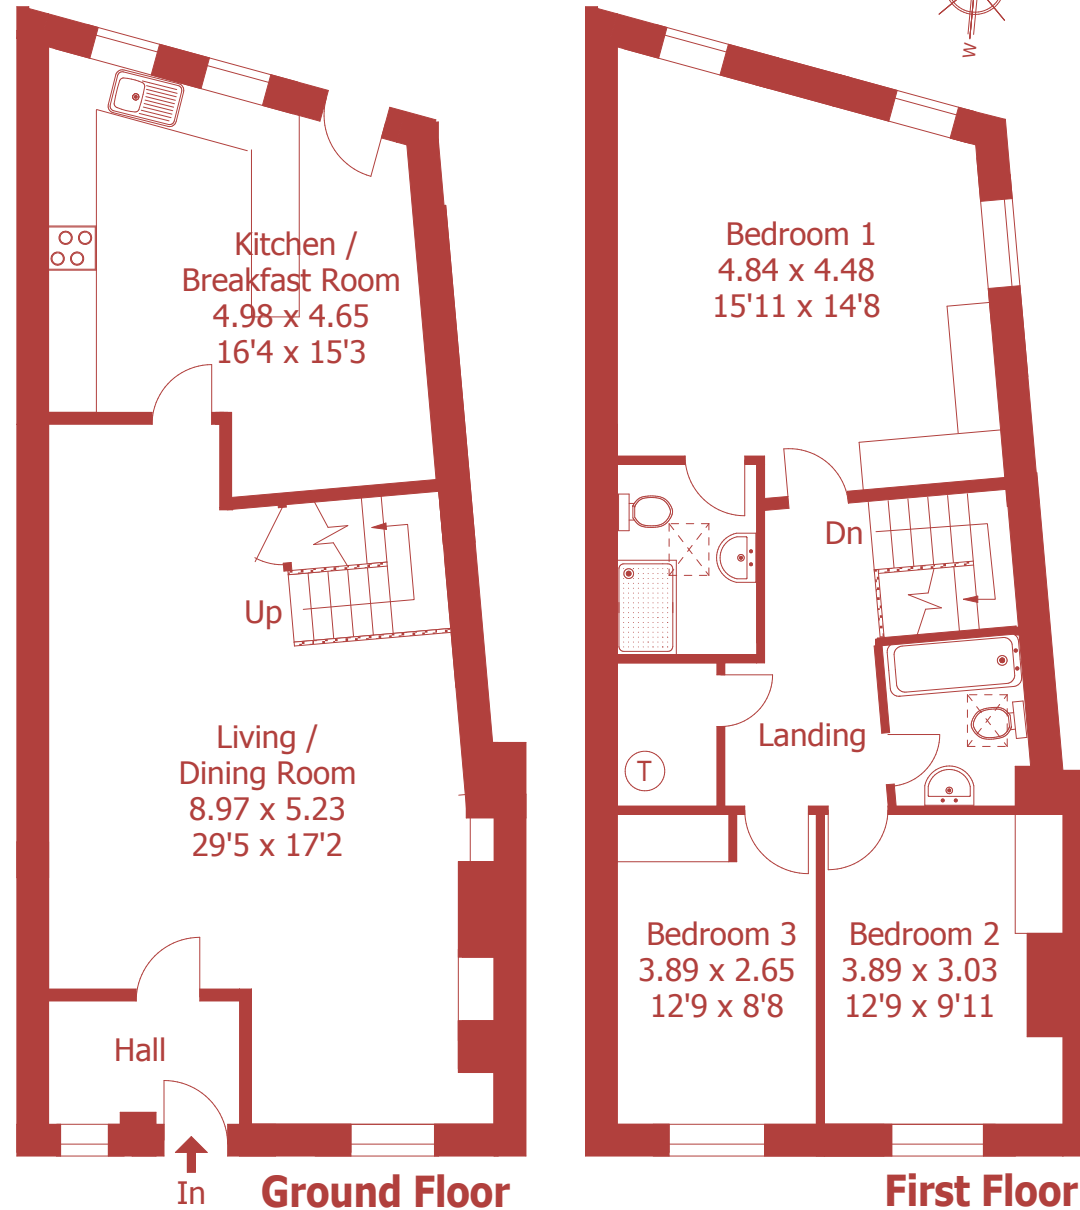

Approximate Gross Internal Area :- 132 sq m / 1417 sq ft

For identification purposes only, not to scale, do not scale