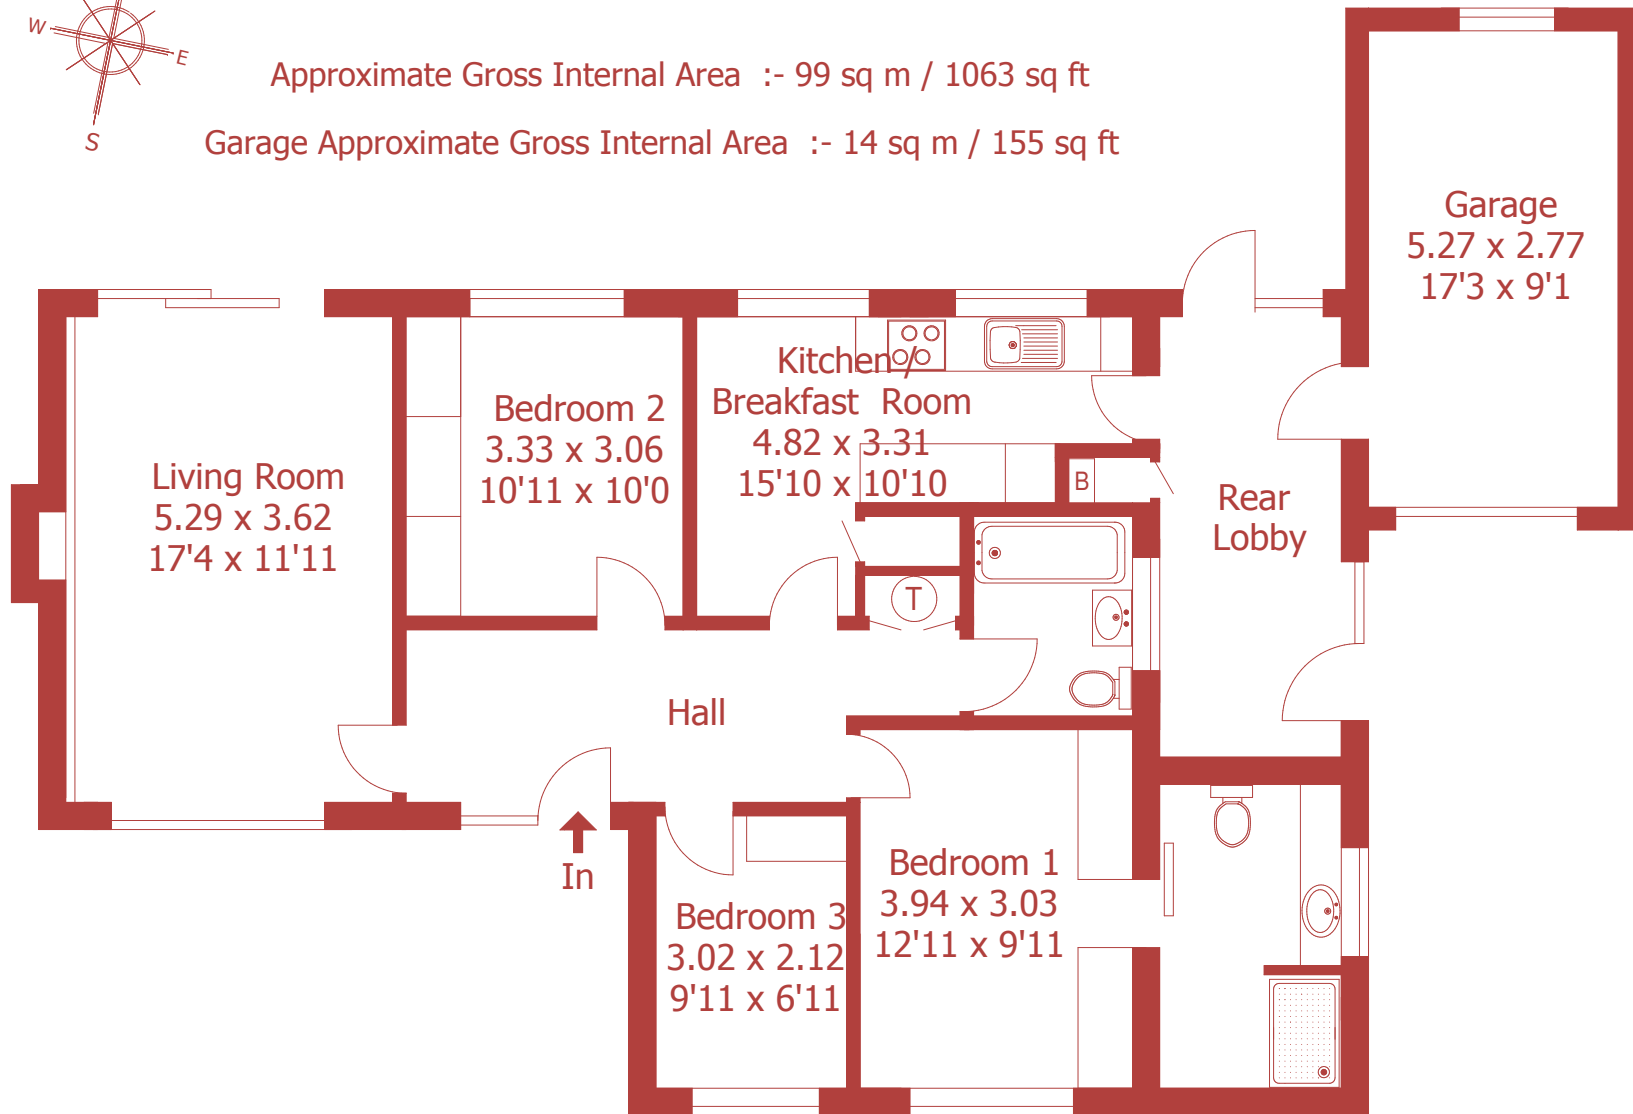

Approximate Gross Internal Area :- 99 sq m / 1063 sq ft

Garage Approximate Gross Internal Area :- 14 sq m / 155 sq ft

For identification purposes only, not to scale, do not scale