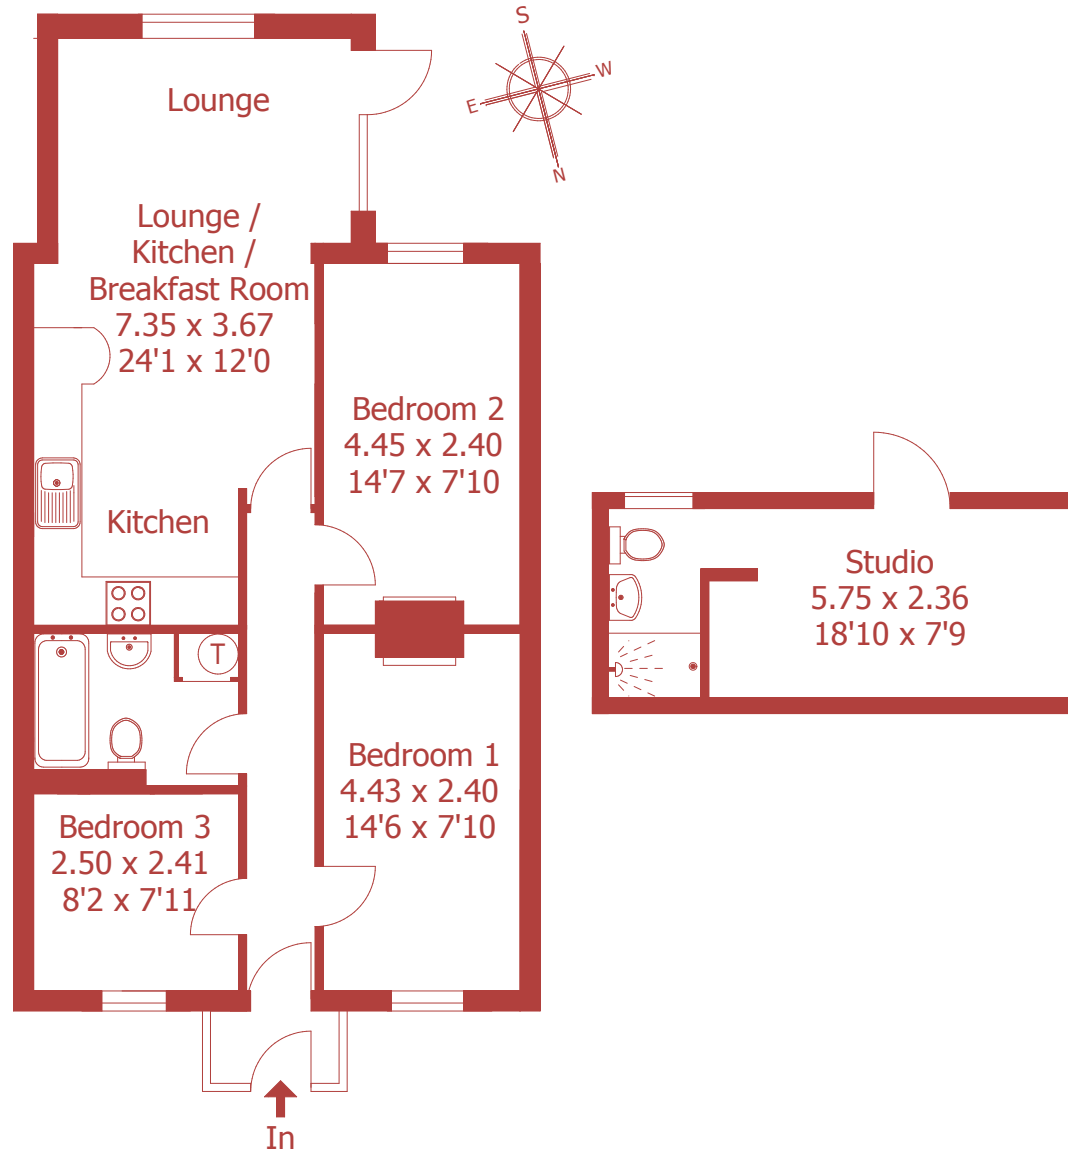

Approximate Gross Internal Area :- 67 sq m / 672 sq ft

Studio Approximate Gross Internal Area :- 13.5 sq m / 145 sq ft

For identification purposes only, not to scale, do not scale