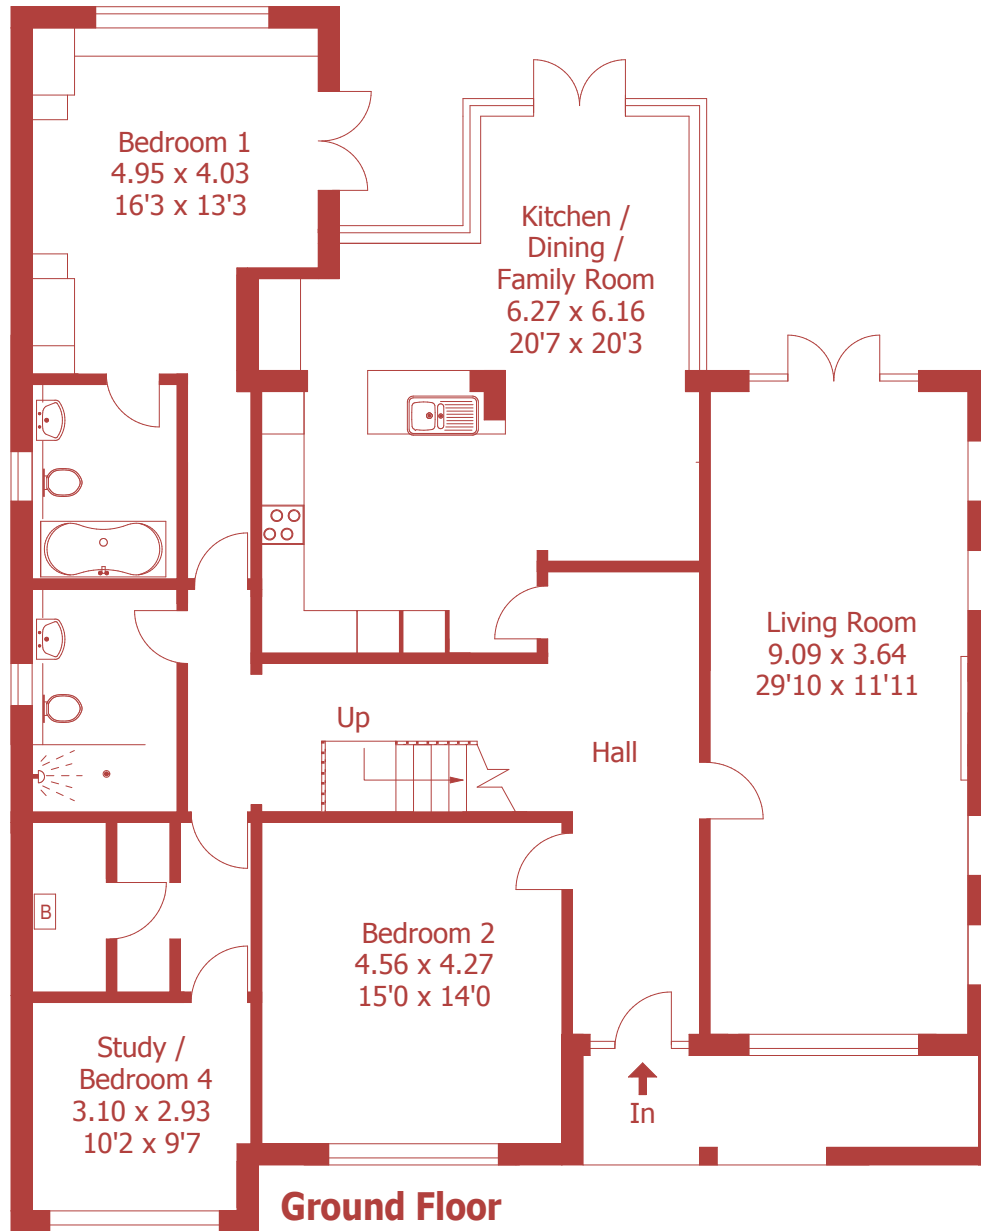

Approximate Gross Internal Area :- 208 sq m / 2243 sq ft

For identification purposes only, not to scale, do not scale