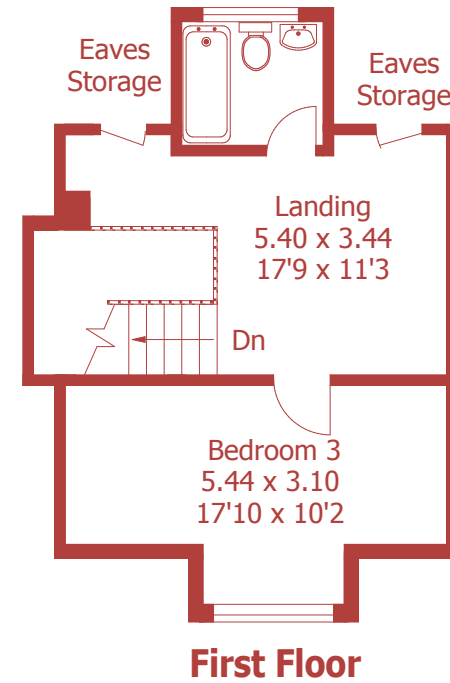

Approximate Gross Internal Area :- 208 sq m / 2243 sq ft

For identification purposes only, not to scale, do not scale