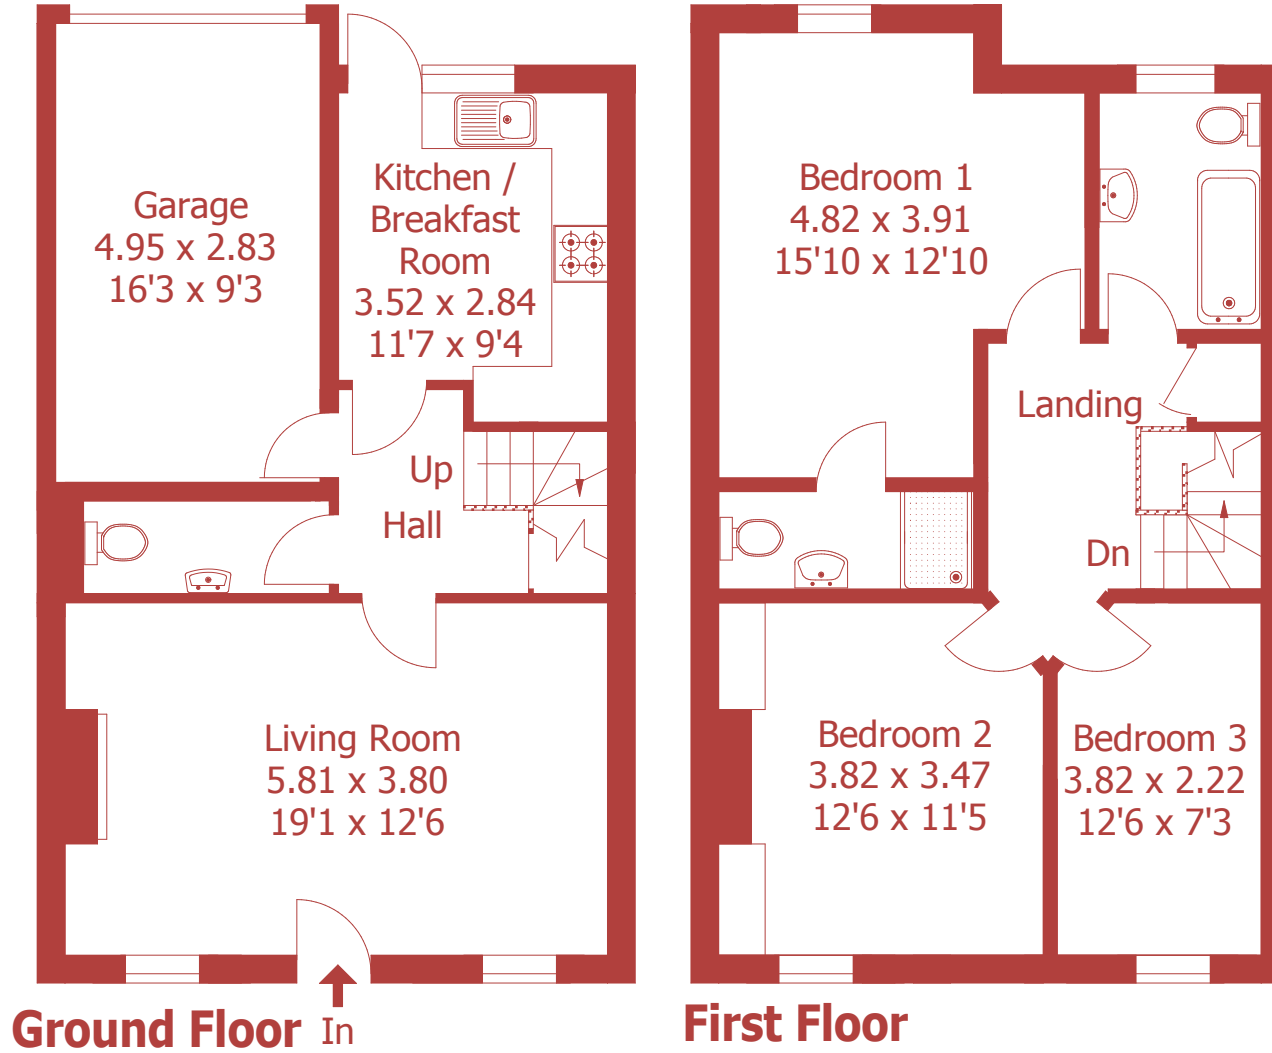

Approximate Gross Internal Area :- 114 sq m / 1226 sq ft

For identification purposes only, not to scale, do not scale