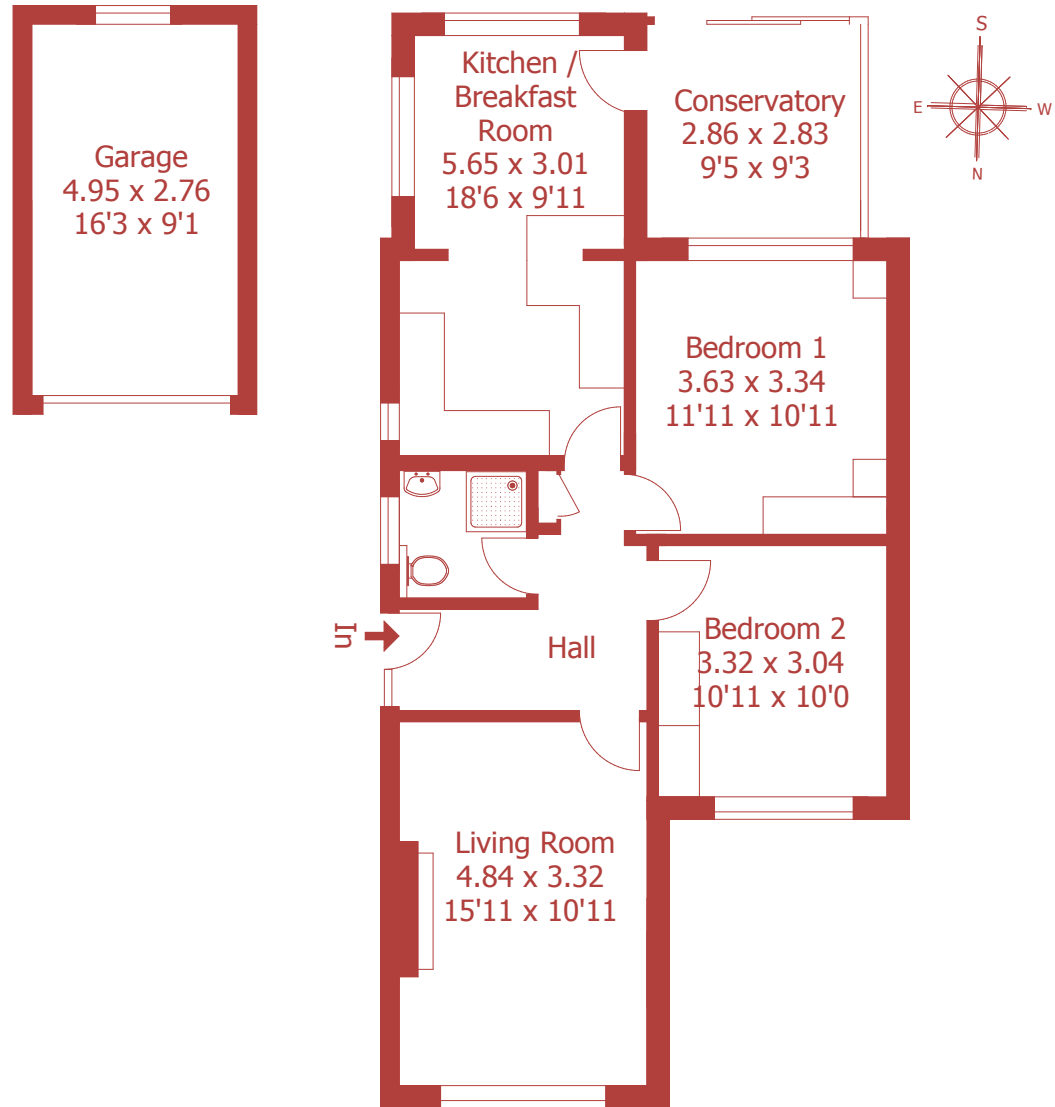

Approximate Gross Internal Area :- 77 sq m / 823 sq ft

Garage Approximate Gross Internal Area :- 14 sq m / 145 sq ft

For identification purposes only, not to scale, do not scale