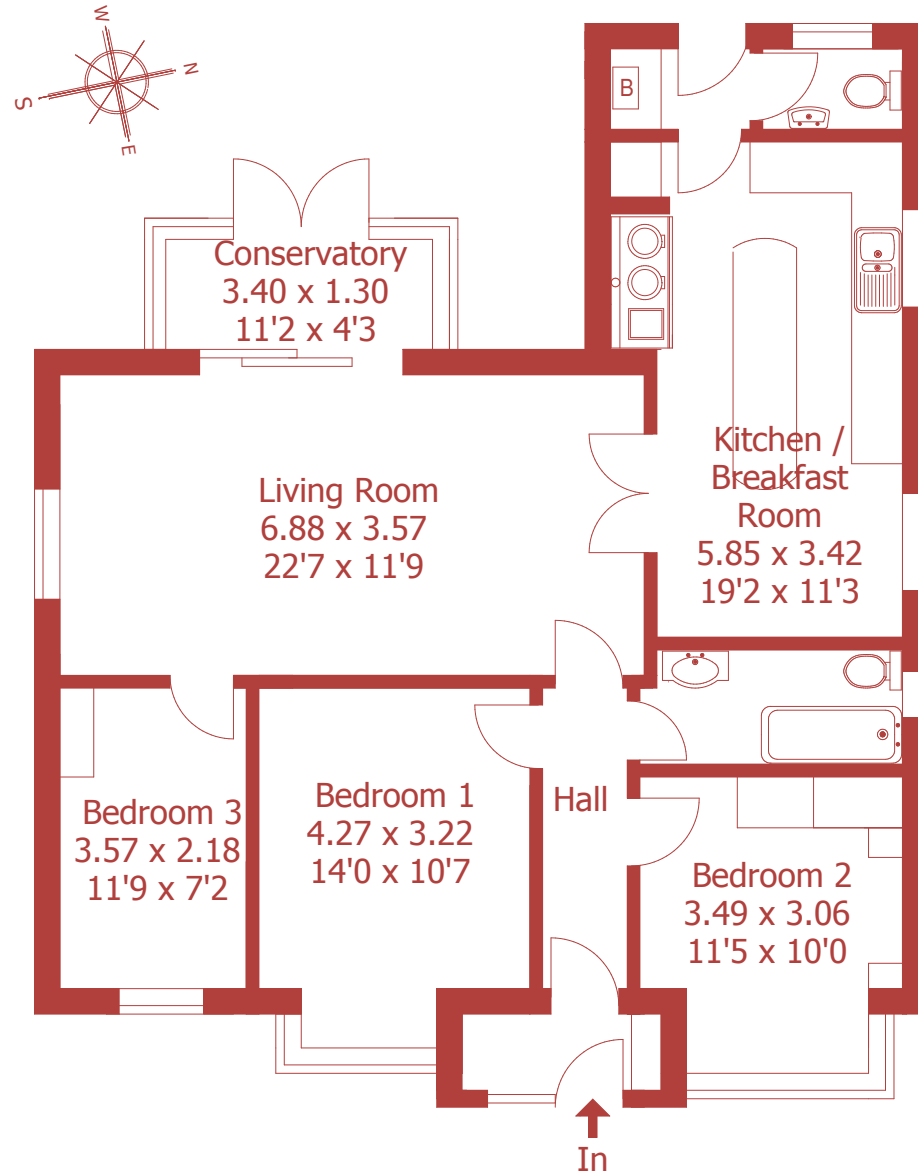

Approximate Gross Internal Area :- 97 sq m / 1043 sq ft

For identification purposes only, not to scale, do not scale