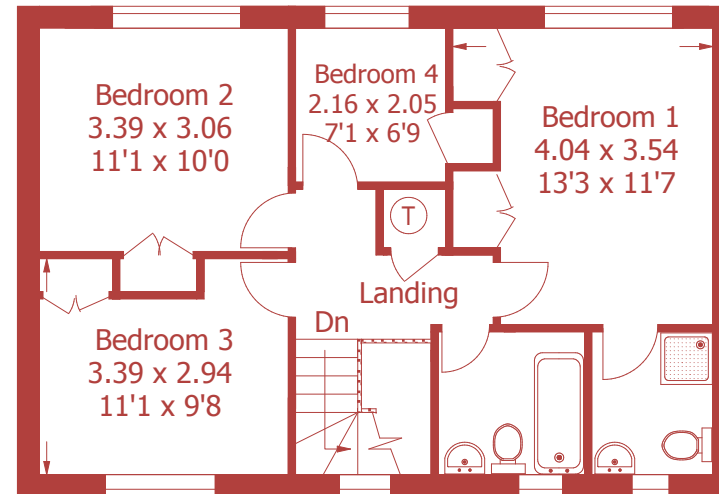

Tudor Oak, 17 Cogdean Close, Corfe Mullen

Approximate Gross Internal Area :- 167 sq m / 1794 sq ft

For identification purposes only, not to scale, do not scale