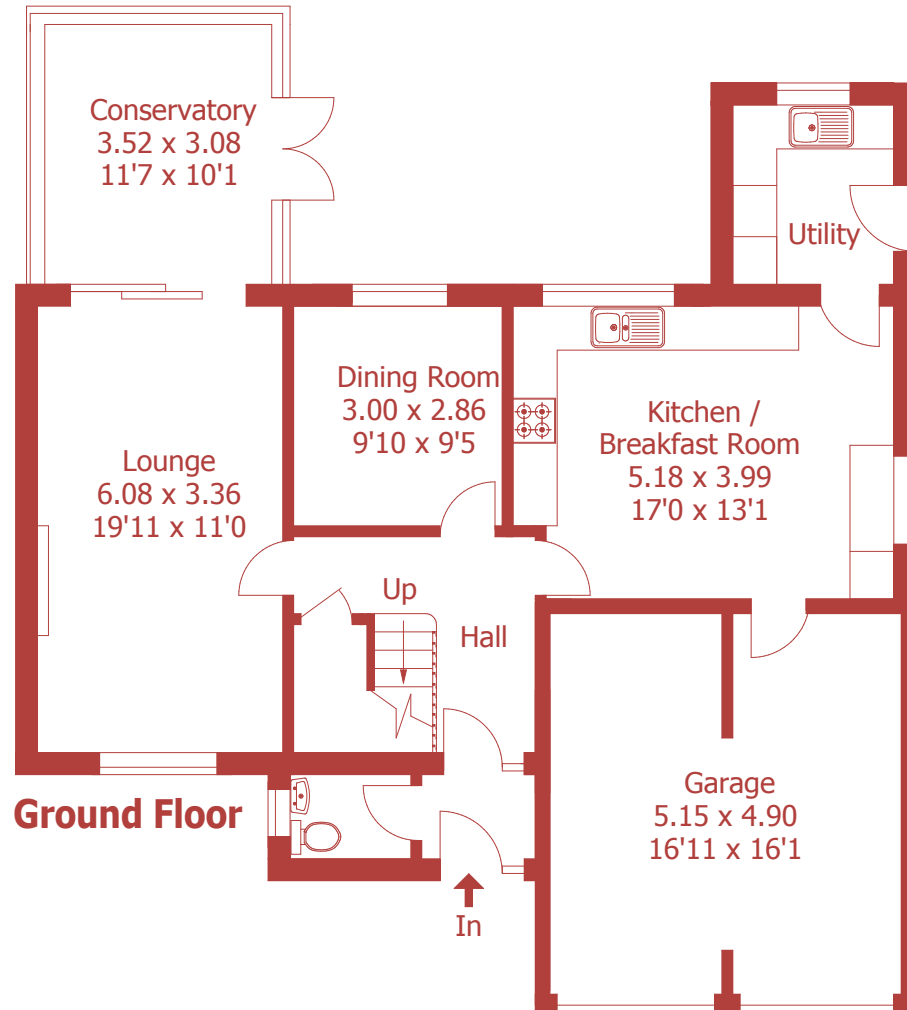

Tudor Oak, 17 Cogdean Close, Corfe Mullen

Approximate Gross Internal Area :- 167 sq m / 1794 sq ft

For identification purposes only, not to scale, do not scale