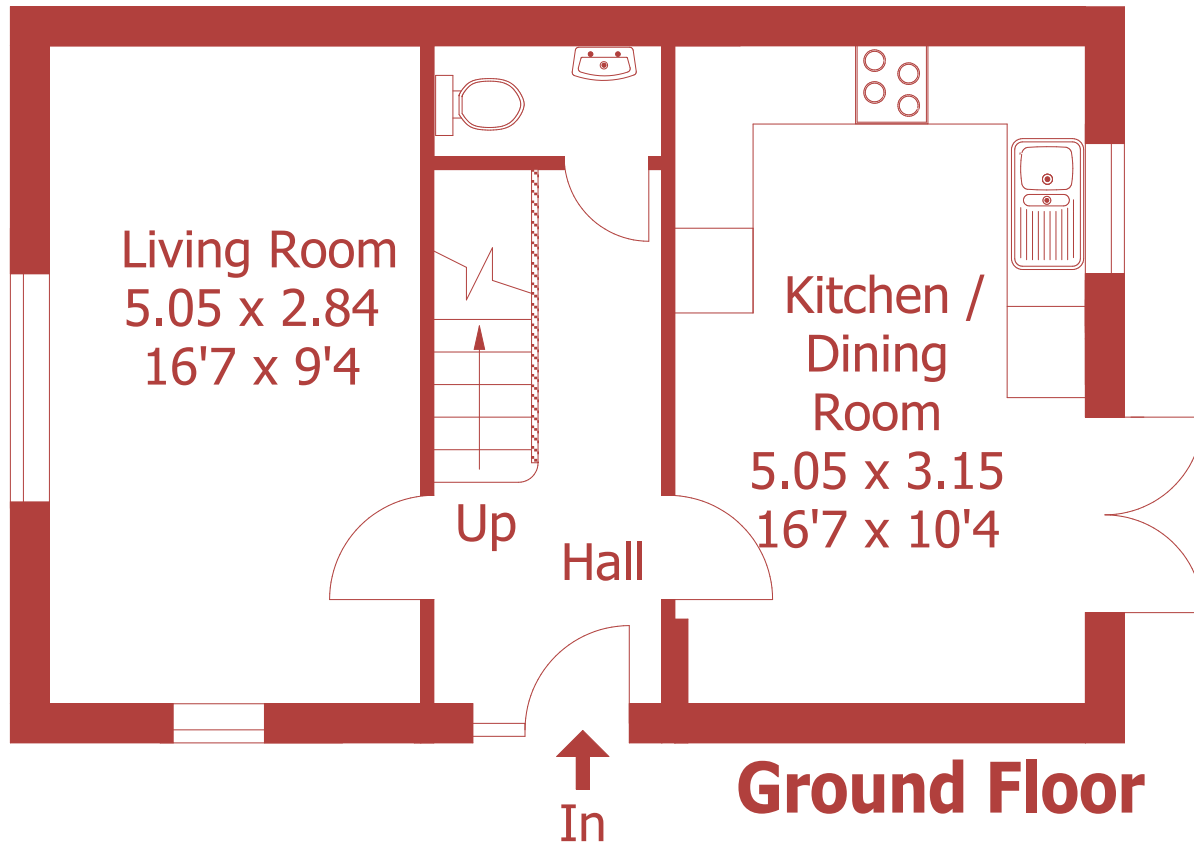

Approximate Gross Internal Area :- 64 sq m / 688 sq ft

For identification purposes only, not to scale, do not scale