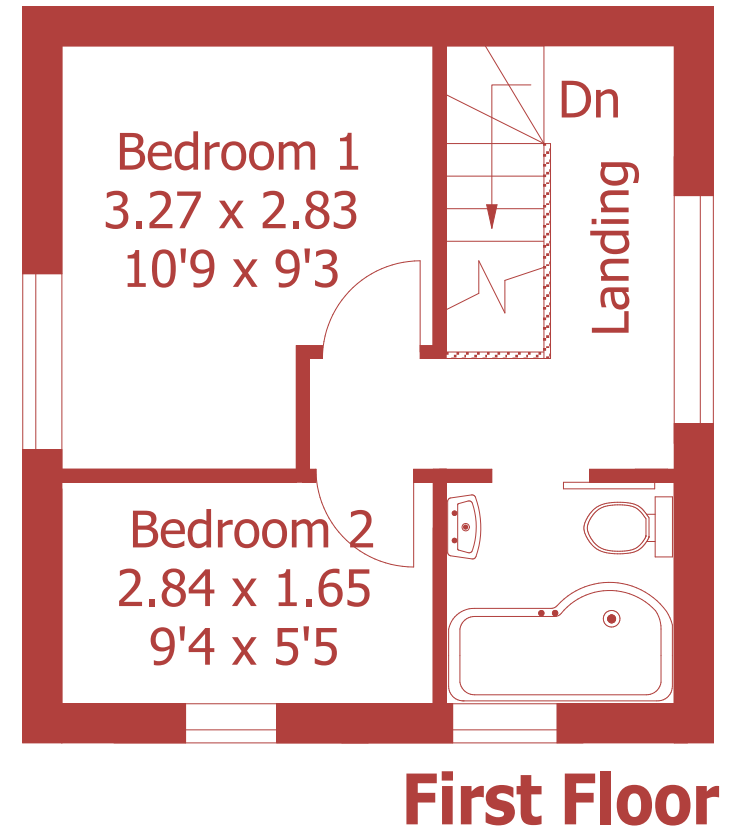

Approximate Gross Internal Area :- 64 sq m / 688 sq ft

For identification purposes only, not to scale, do not scale