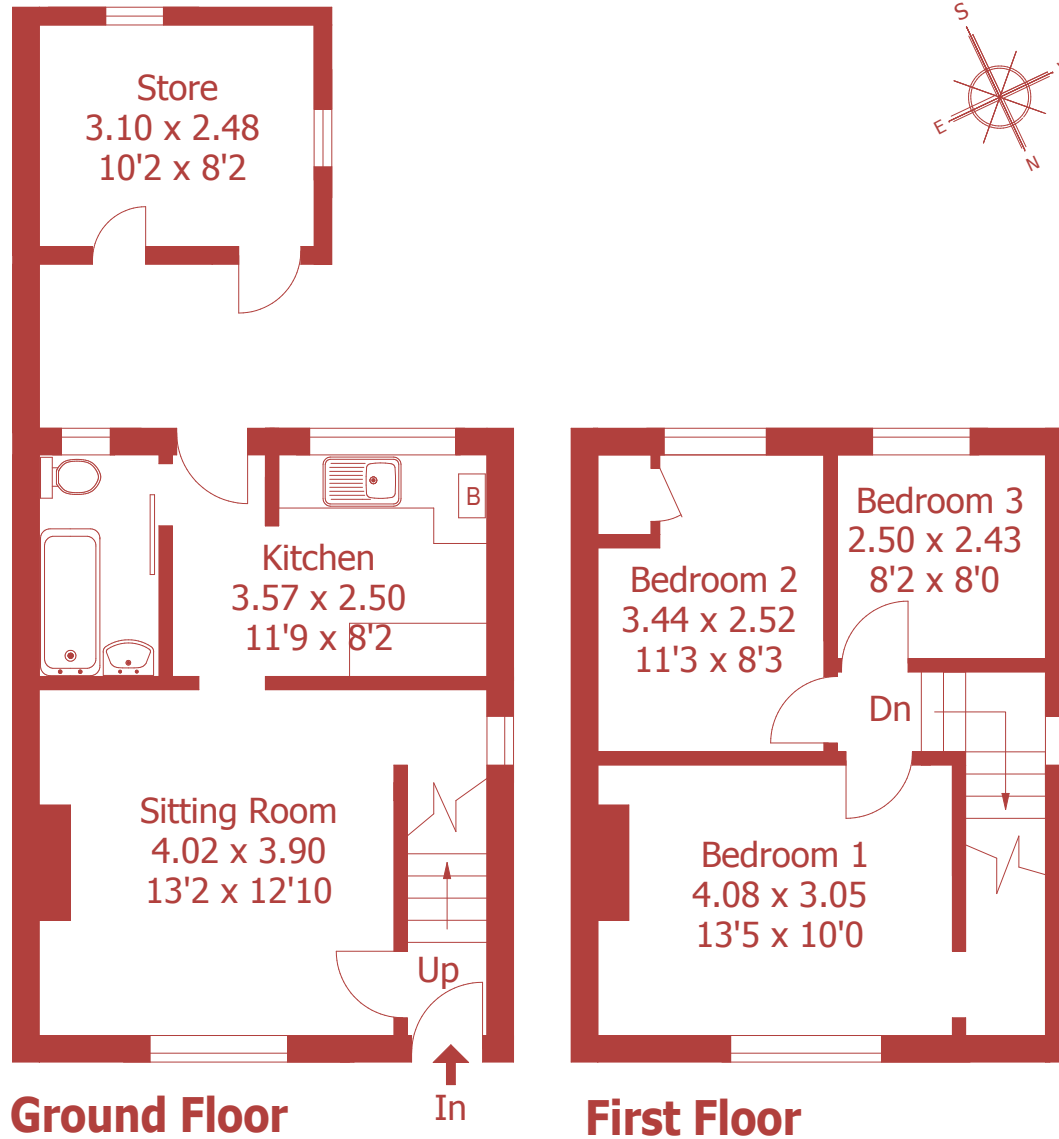

Approximate Gross Internal Area :- 66 sq m / 712 sq ft

For identification purposes only, not to scale, do not scale