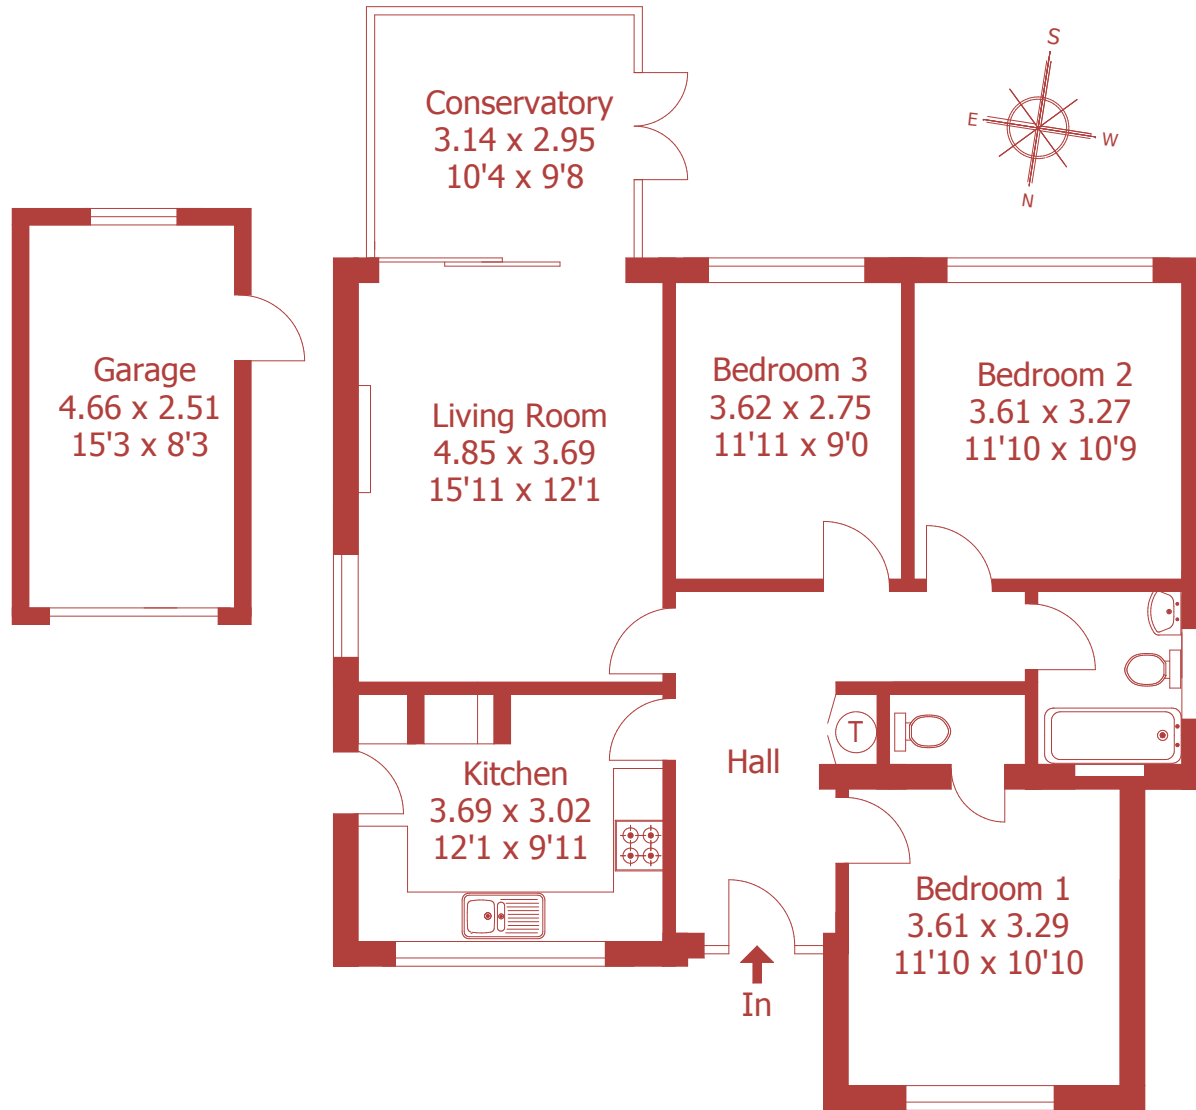

Approximate Gross Internal Area :- 94 sq m / 1014 sq ft

Garage Approximate Gross Internal Area :- 12 sq m / 125 sq ft

For identification purposes only, not to scale, do not scale