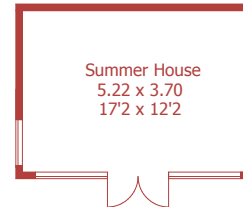

Approximate Gross Internal Area :- 286 sq m / 3083 sq ft

**First Floor**

**Ground Floor**

For identification purposes only, not to scale, do not scale  
Due to the nature of the property, dimensions may vary upon where taken

Summer House Gross Internal Area :- 19 sq m / 209 sq ft

Loose Boxes Approximate Gross Internal Area :- 140 sq m / 1503 sq ft

Summer House  
5.22 x 3.70  
17'2 x 12'2