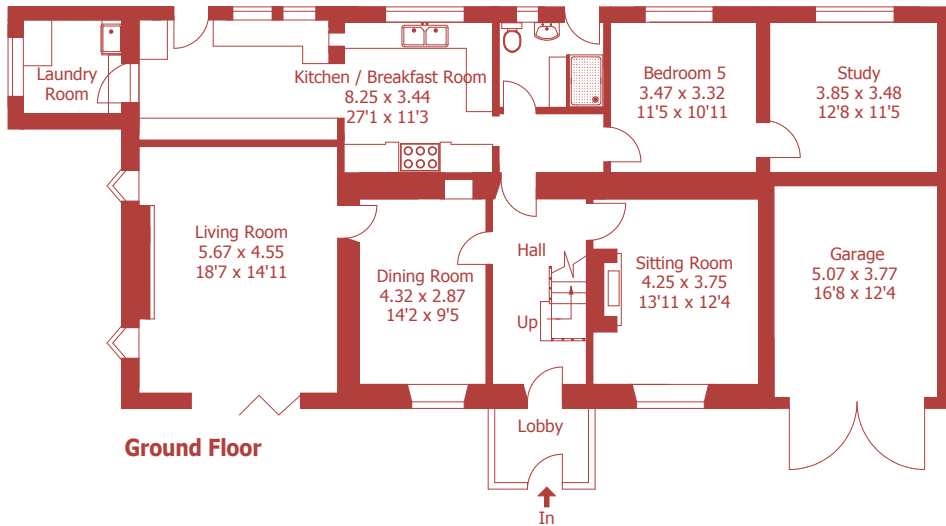

Approximate Gross Internal Area :- 286 sq m / 3083 sq ft

**First Floor**

**Ground Floor**

For identification purposes only, not to scale, do not scale  
Due to the nature of the property, dimensions may vary upon where taken

Summer House Gross Internal Area :- 19 sq m / 209 sq ft

Loose Boxes Approximate Gross Internal Area :- 140 sq m / 1503 sq ft

Summer House  
5.22 x 3.70  
17'2 x 12'2