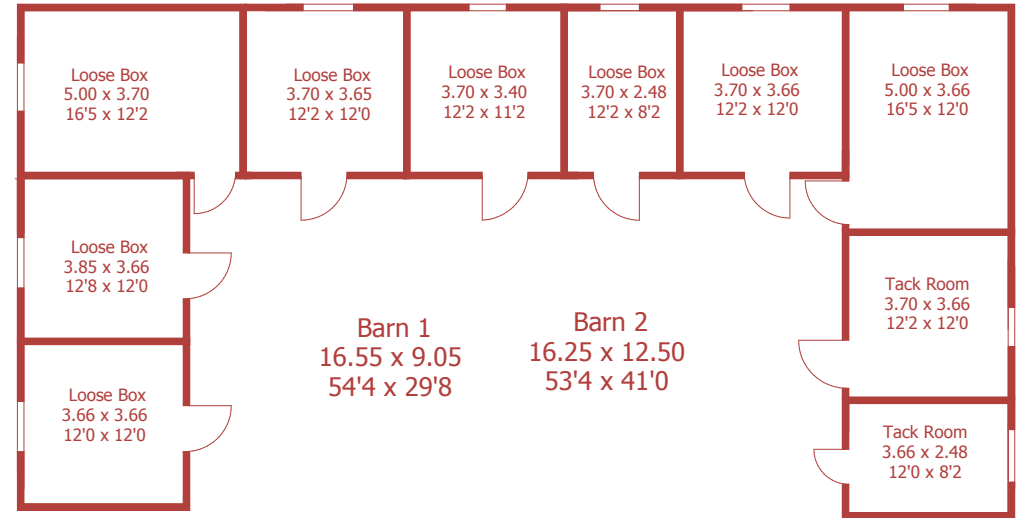

Approximate Gross Internal Area :- 286 sq m / 3083 sq ft

**First Floor**

**Ground Floor**

For identification purposes only, not to scale, do not scale  
Due to the nature of the property, dimensions may vary upon where taken

Summer House Gross Internal Area :- 19 sq m / 209 sq ft

Loose Boxes Approximate Gross Internal Area :- 140 sq m / 1503 sq ft

Summer House  
5.22 x 3.70  
17'2 x 12'2