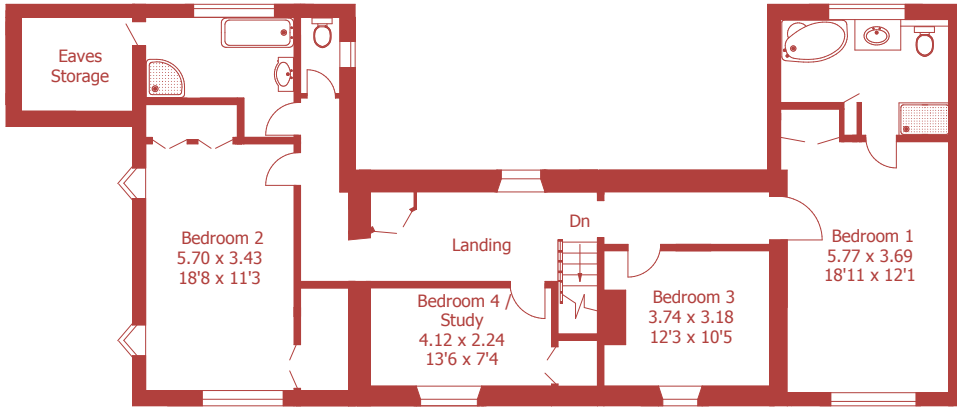

Approximate Gross Internal Area :- 286 sq m / 3083 sq ft

**First Floor**

**Ground Floor**

For identification purposes only, not to scale, do not scale  
Due to the nature of the property, dimensions may vary upon where taken

Summer House Gross Internal Area :- 19 sq m / 209 sq ft

Loose Boxes Approximate Gross Internal Area :- 140 sq m / 1503 sq ft

Summer House  
5.22 x 3.70  
17'2 x 12'2