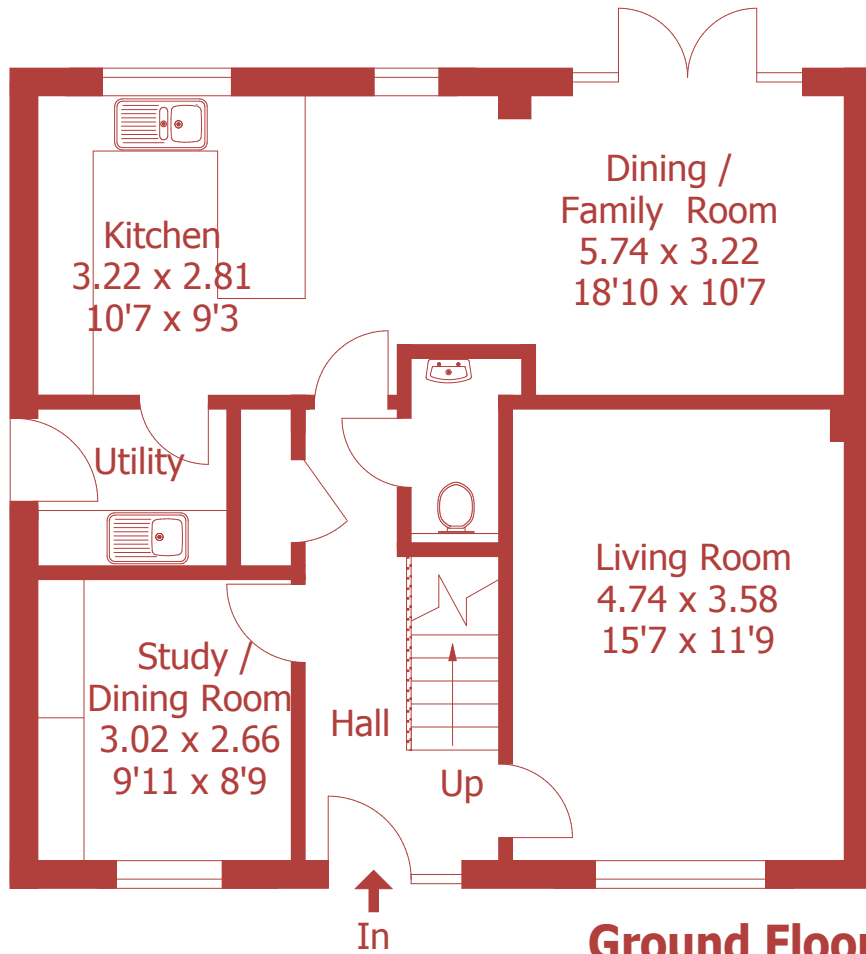

Approximate Gross Internal Area :- 144 sq m / 1555 sq ft

For identification purposes only, not to scale, do not scale.
Created using existing drawings and dimensions