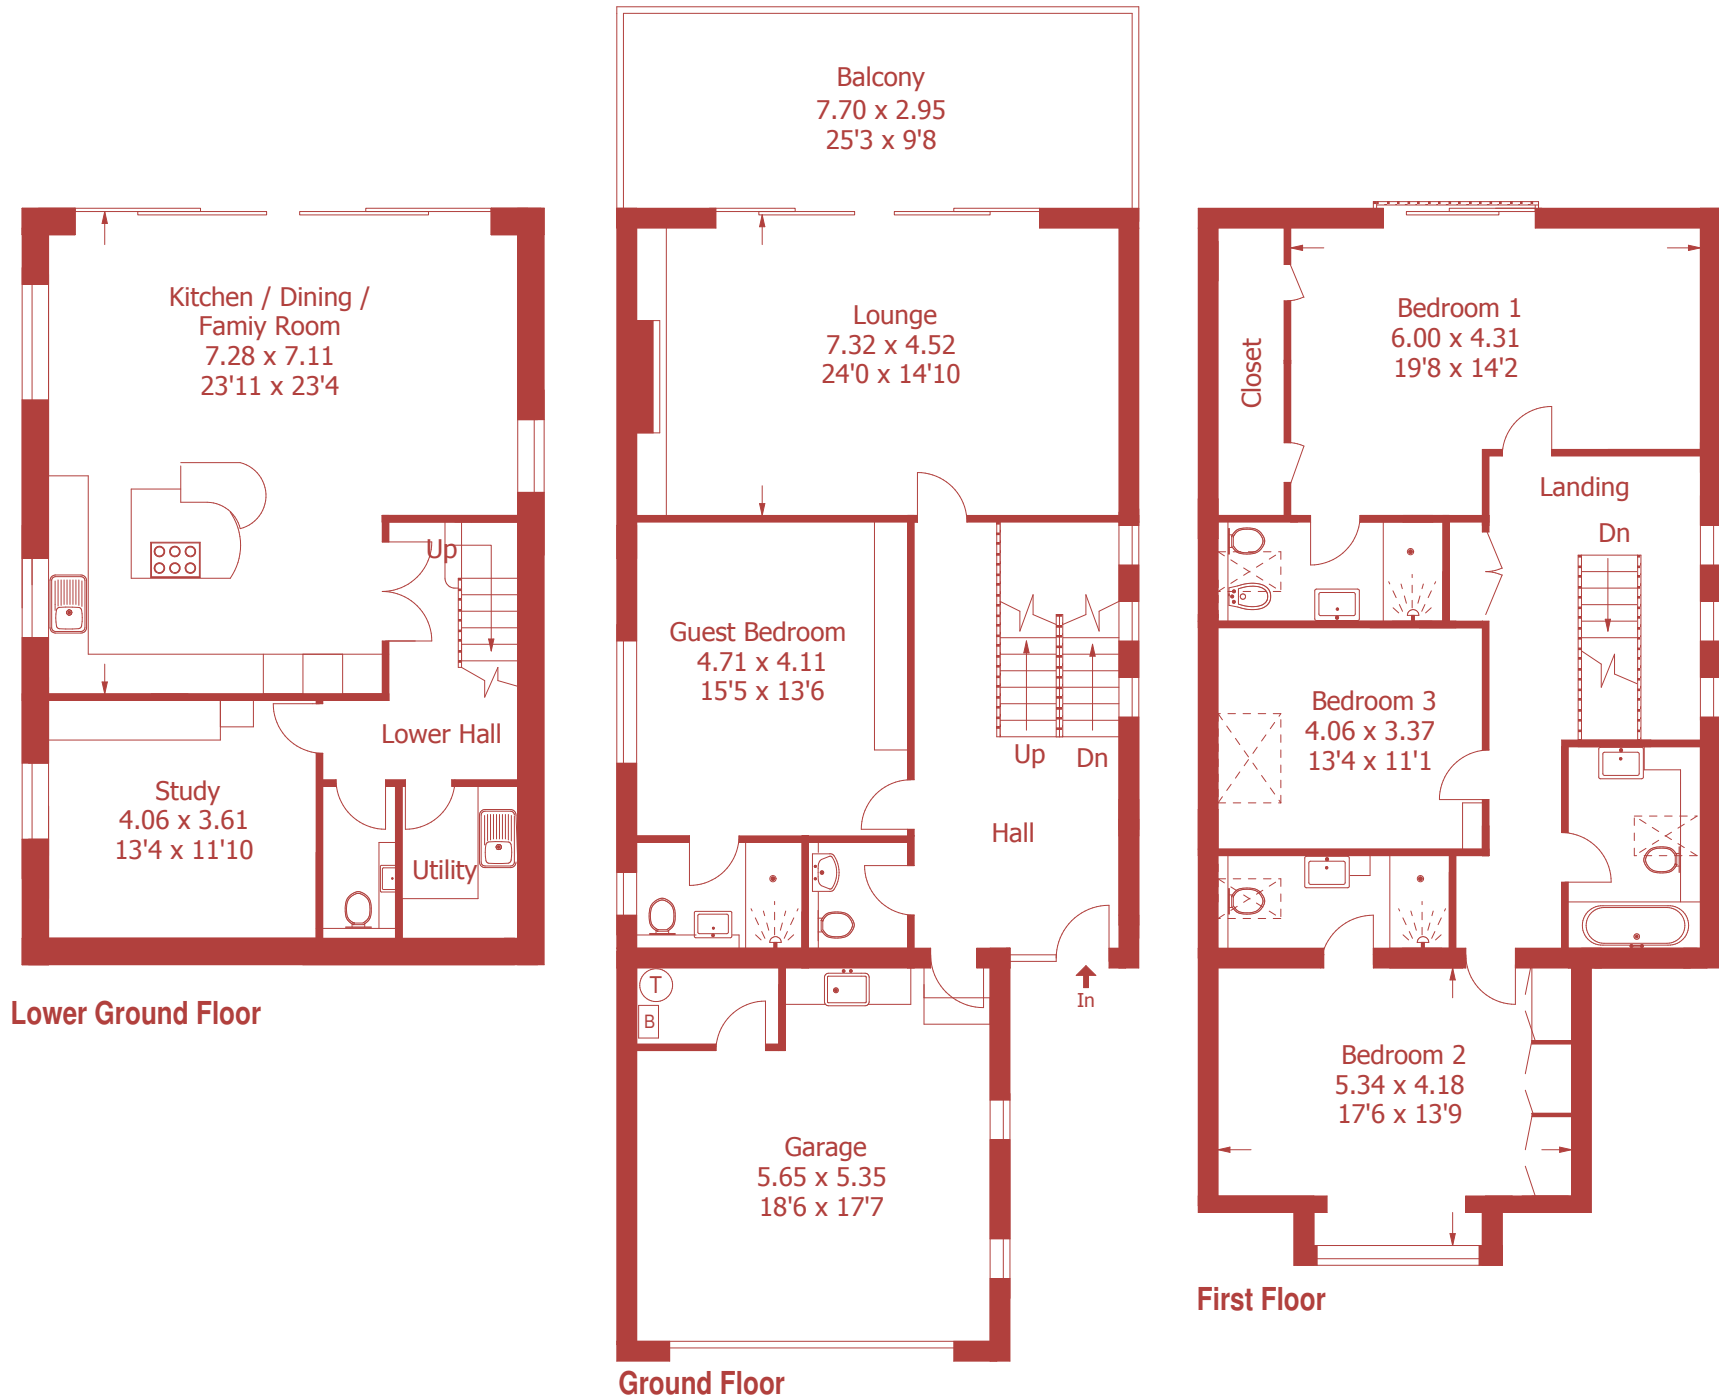

Approximate Gross Internal Area :- 291 sq mt / 3137 sq ft
Excluding Balcony

For identification purposes only, not to scale, do not scale