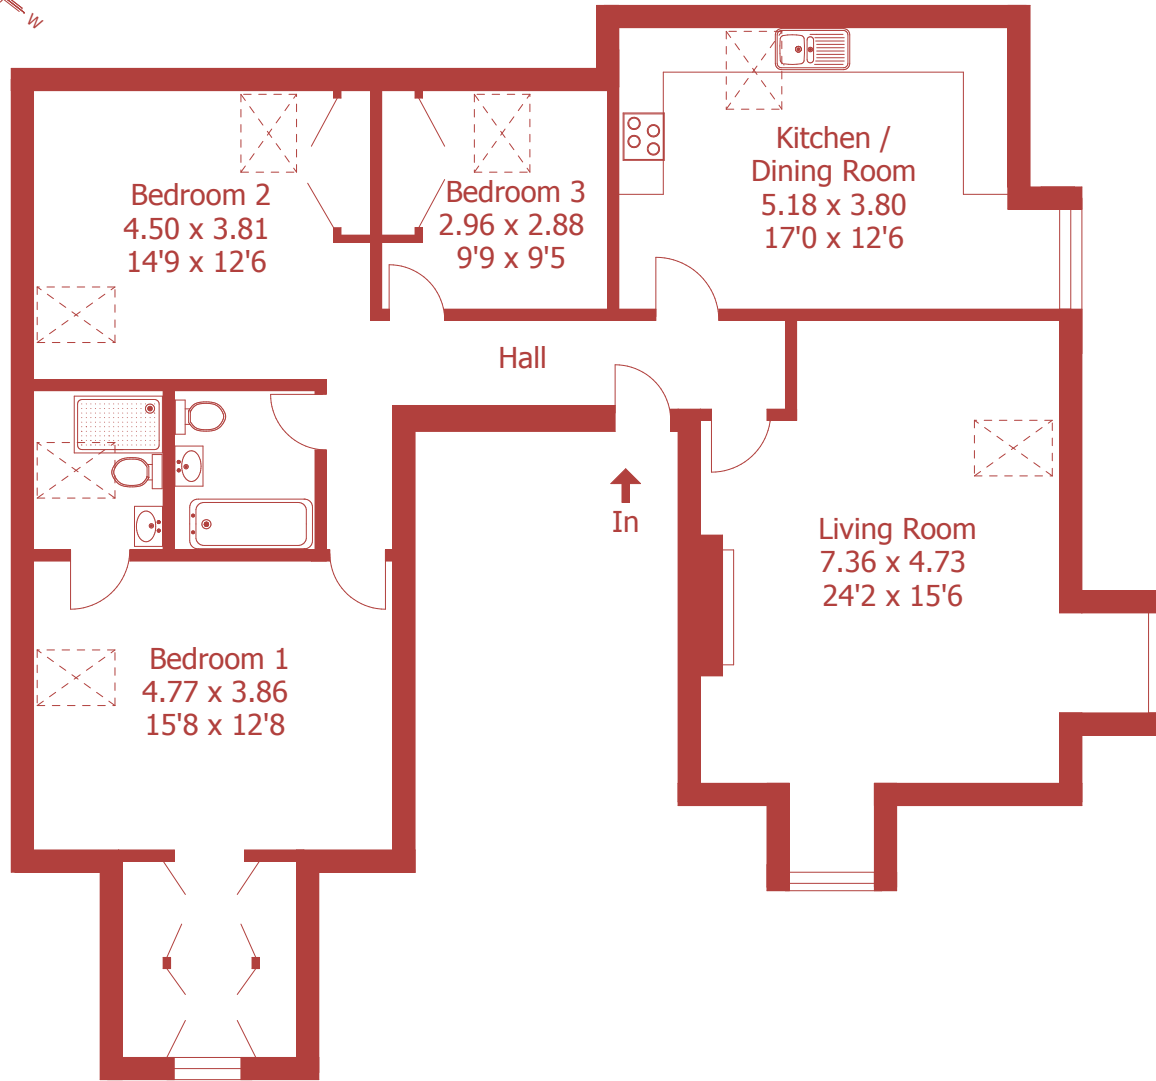

Approximate Gross Internal Area :- 122 sq m / 1314 sq ft

For identification purposes only, not to scale, do not scale.  
Created using existing drawings and dimensions