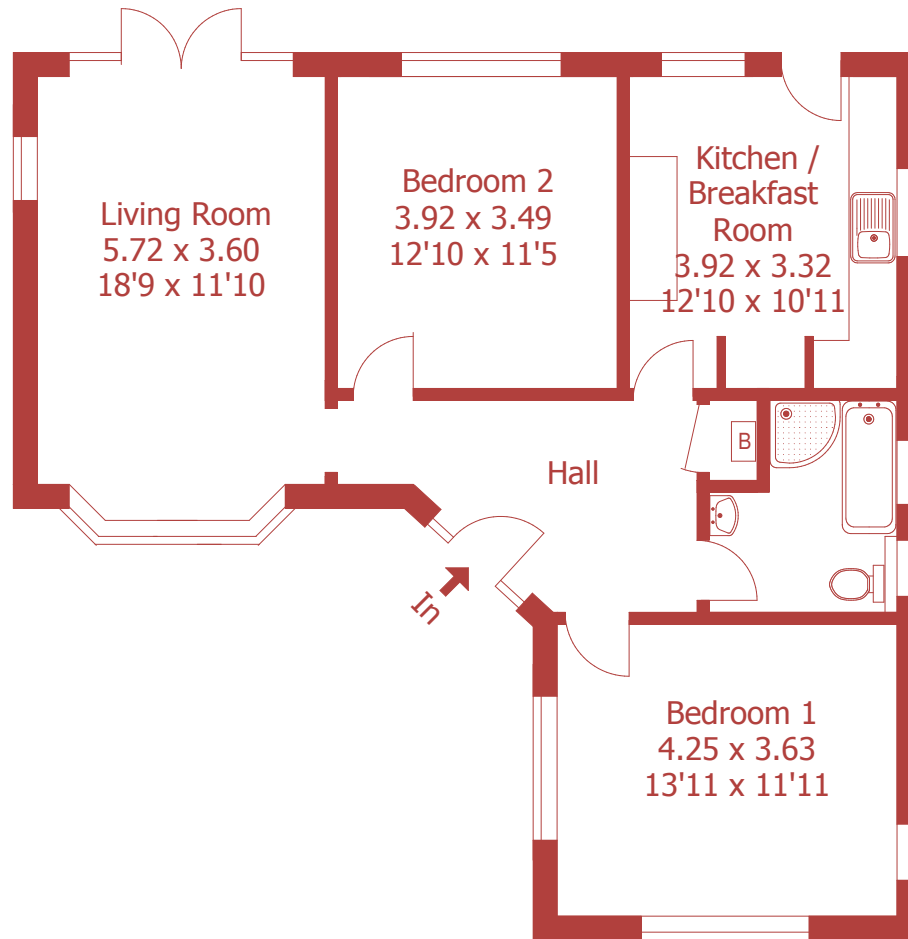

Approximate Gross Internal Area :- 80 sq m / 864 sq ft

For identification purposes only, not to scale, do not scale