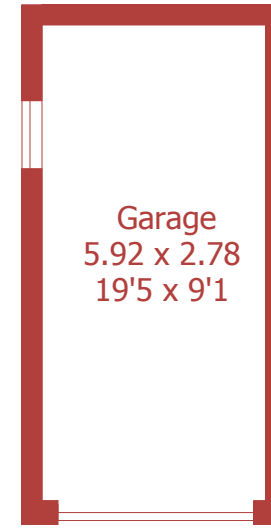

Approximate Gross Internal Area :- 80 sq m / 864 sq ft

For identification purposes only, not to scale, do not scale