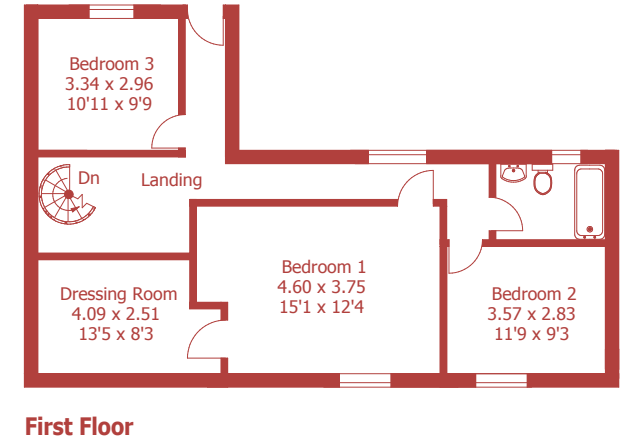

Approximate Gross Internal Area :- 286 sq m / 3077 sq ft

For identification purposes only, not to scale, do not scale.
Created using existing drawings and dimensions