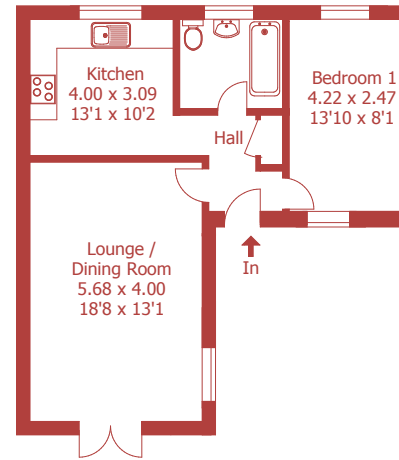

Approximate Gross Internal Area :- 286 sq m / 3077 sq ft

For identification purposes only, not to scale, do not scale.
Created using existing drawings and dimensions