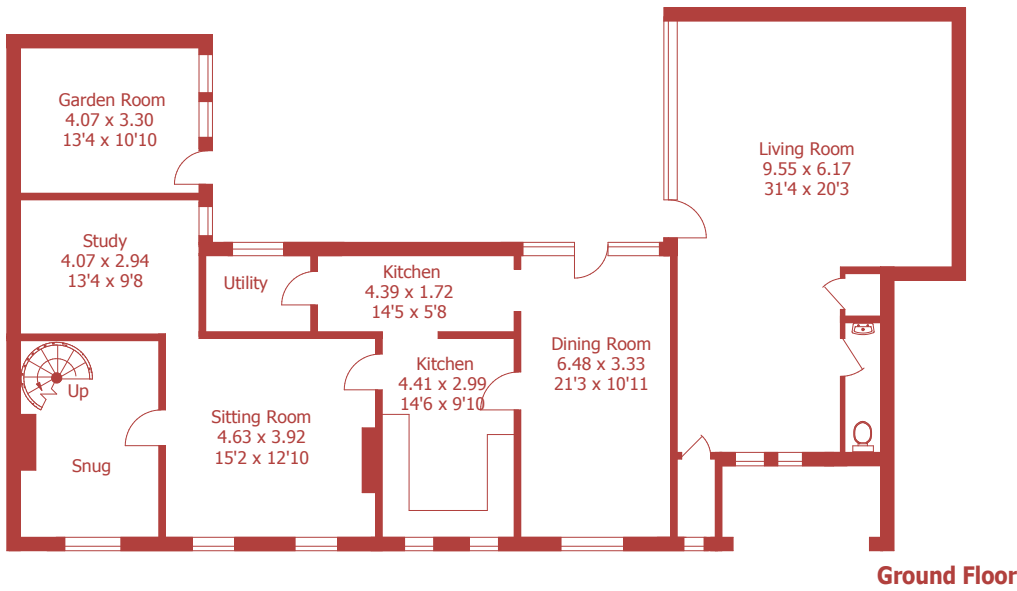

Approximate Gross Internal Area :- 286 sq m / 3077 sq ft

For identification purposes only, not to scale, do not scale.
Created using existing drawings and dimensions