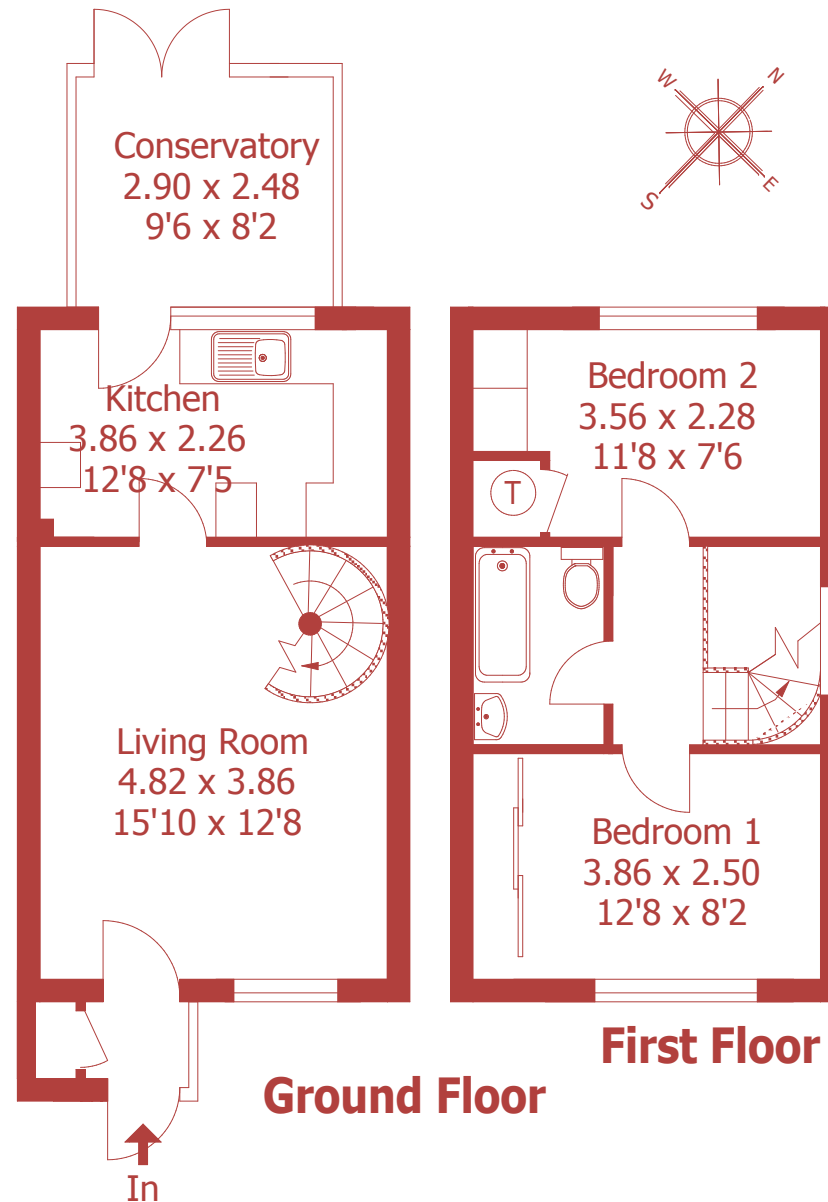

Approximate Gross Internal Area :- 63 sq m / 681 sq ft

For identification purposes only, not to scale, do not scale