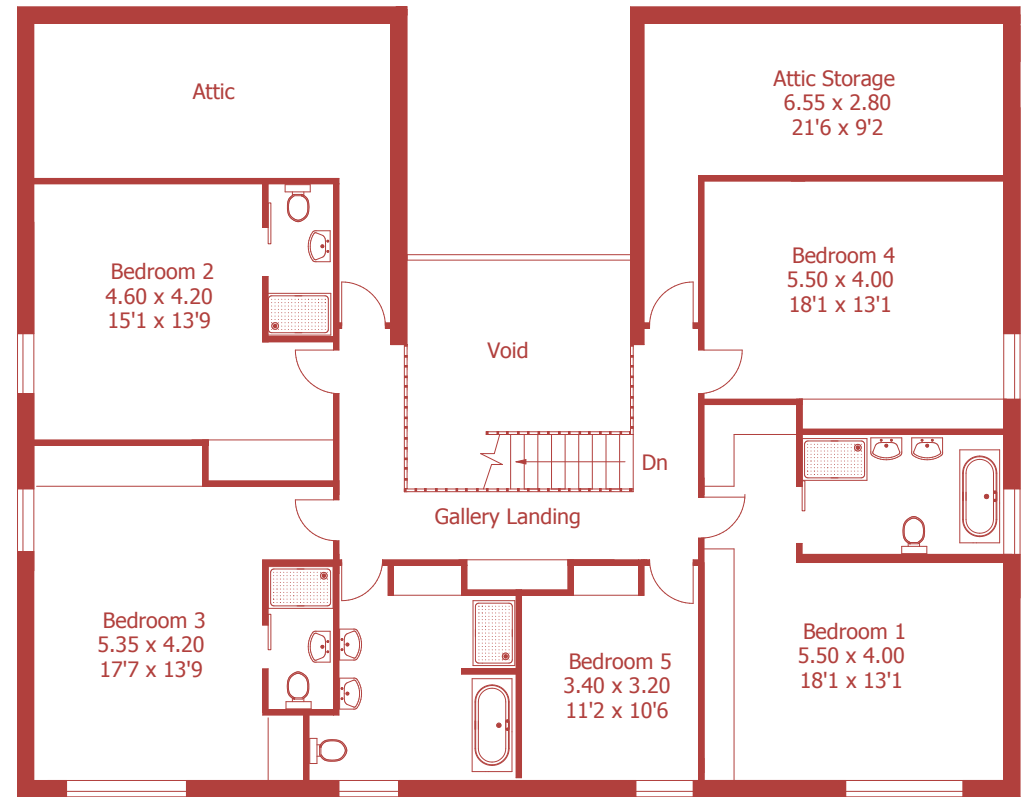

Approximate Gross Internal Area :- 396 sq m / 4265 sq ft

**Ground Floor**

**First Floor**

For identification purposes only, not to scale, do not scale  
Created using existing architects drawings, dimensions  
and locations may vary in finished property.