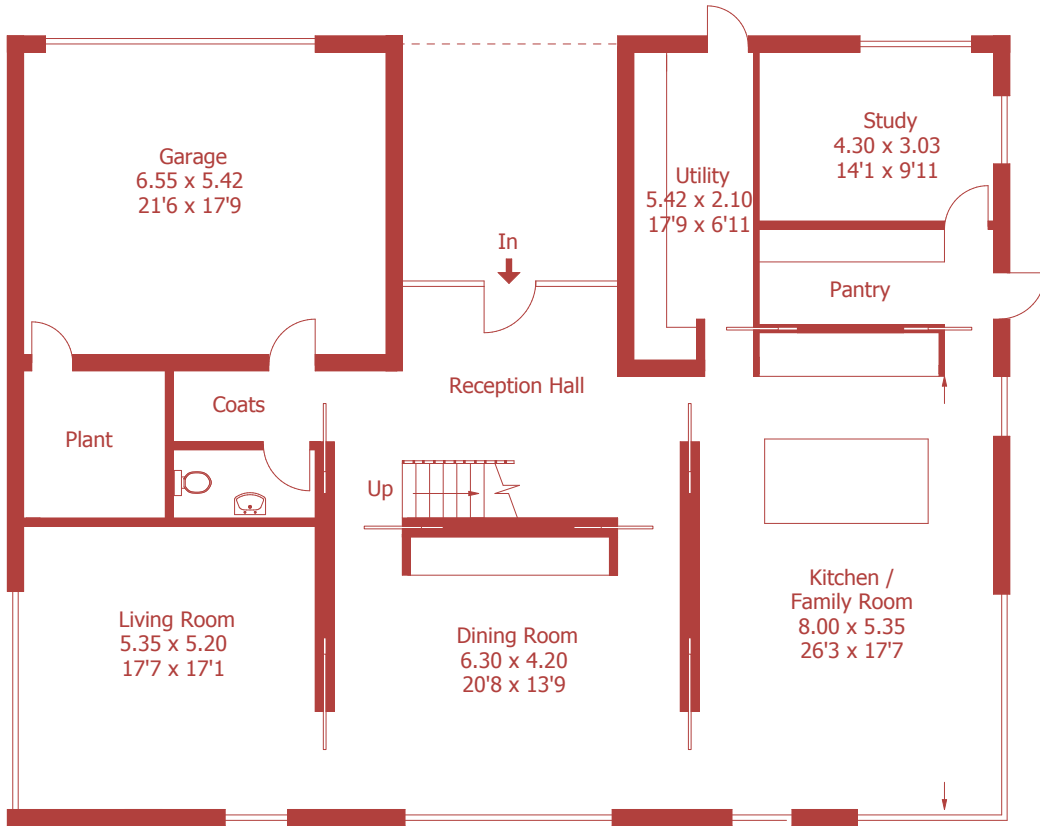

Approximate Gross Internal Area :- 396 sq m / 4265 sq ft

**Ground Floor**

**First Floor**

For identification purposes only, not to scale, do not scale  
Created using existing architects drawings, dimensions  
and locations may vary in finished property.