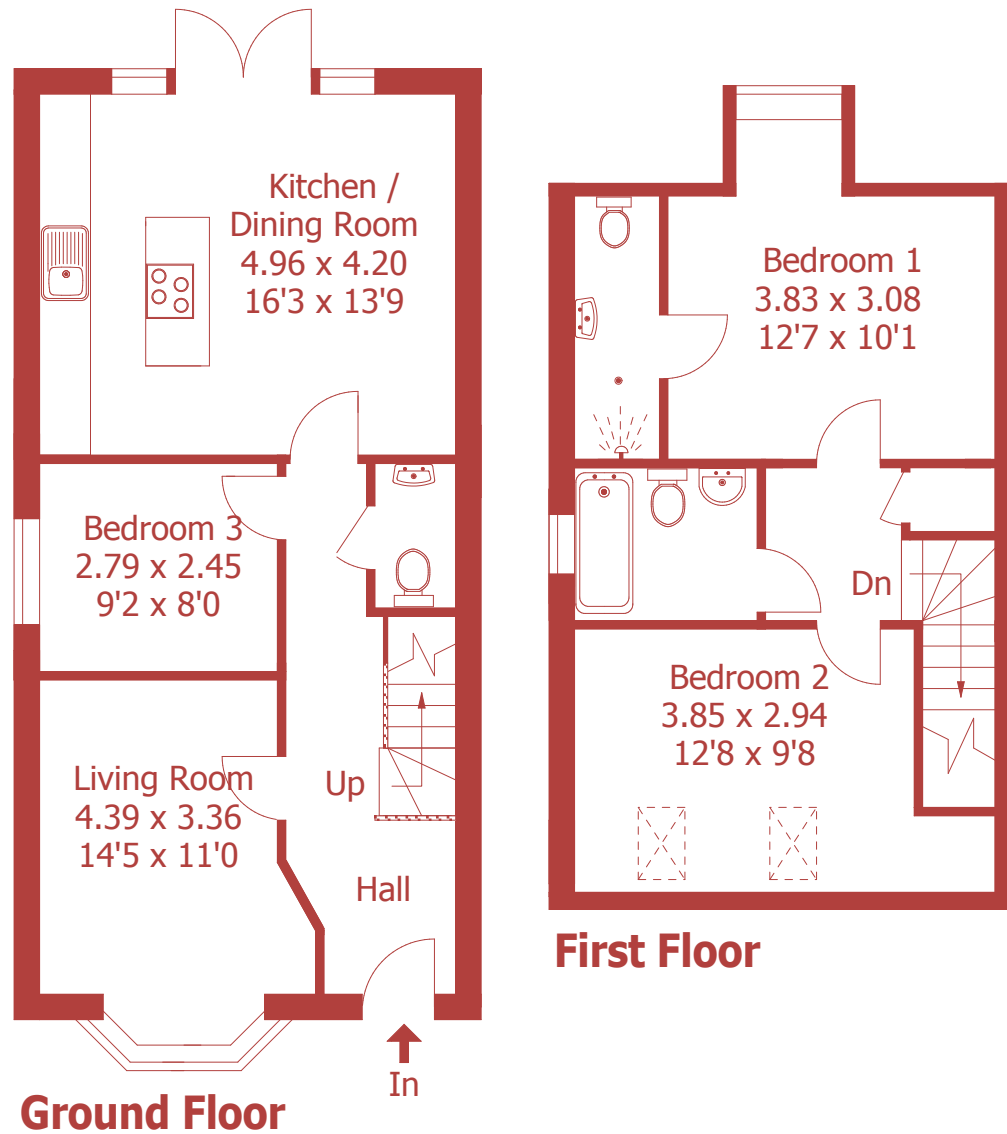

Approximate Gross Internal Area :- 93 sq m / 1003 sq ft

For identification purposes only, not to scale, do not scale.
Created using existing drawings and dimensions