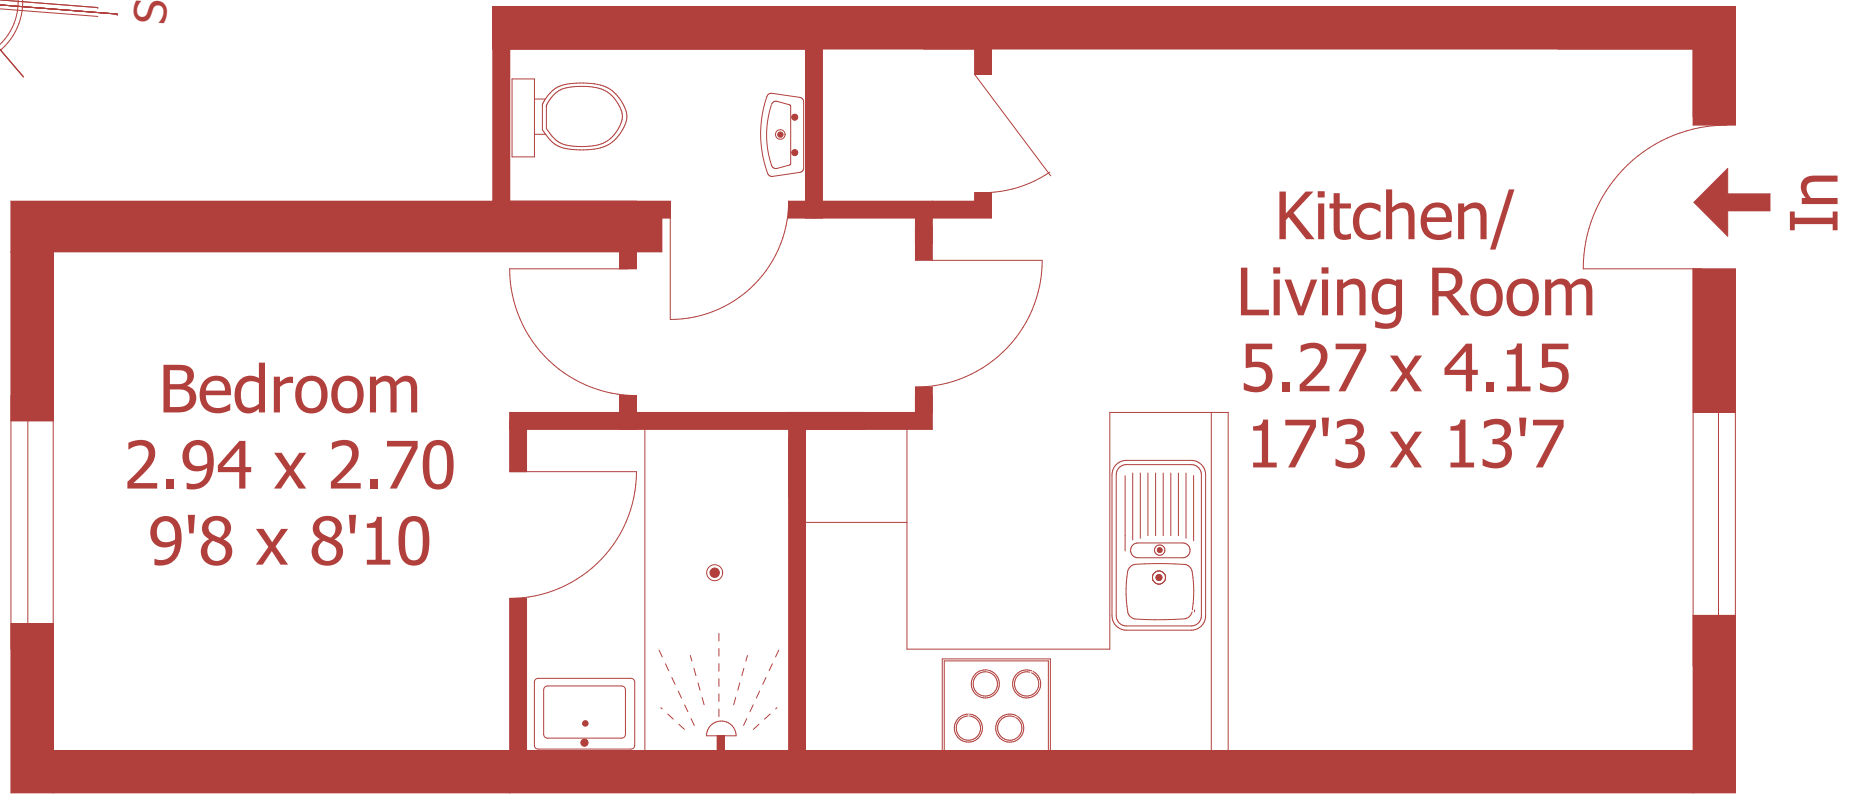

Approximate Gross Internal Area :- 37 sq m / 398 sq ft

For identification purposes only, not to scale, do not scale