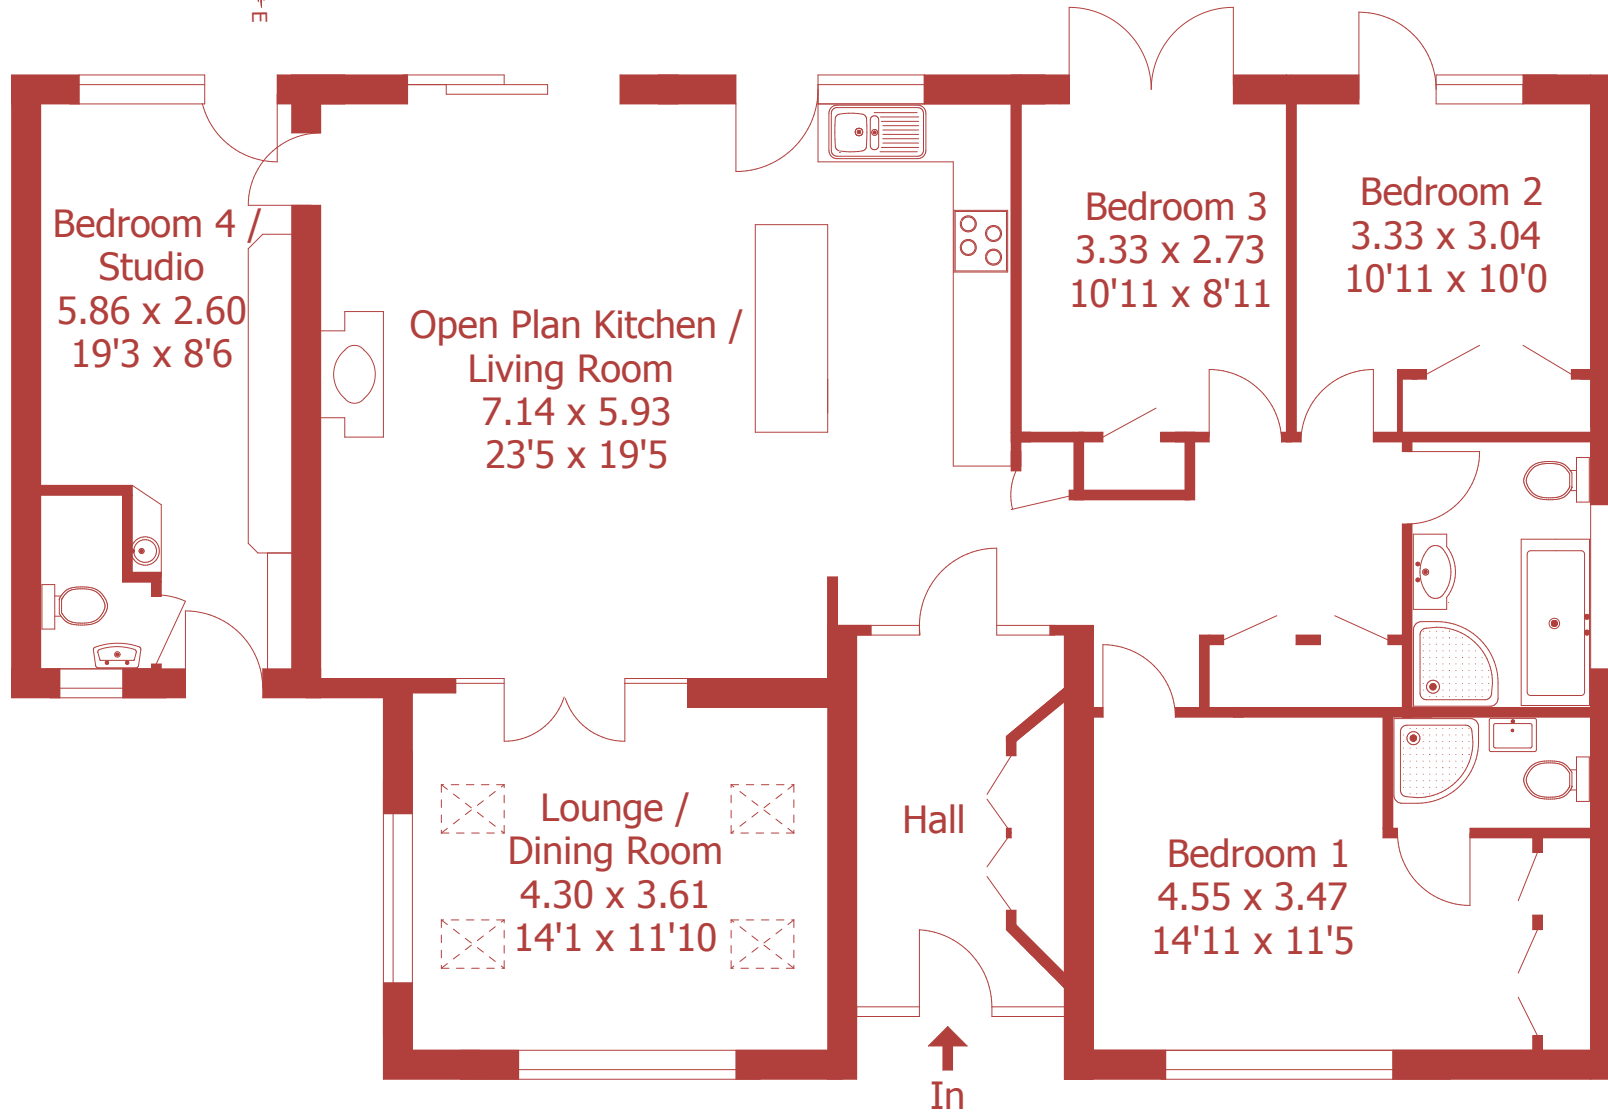

Approximate Gross Internal Area :- 141 sq m / 1516 sq ft

For identification purposes only, not to scale, do not scale