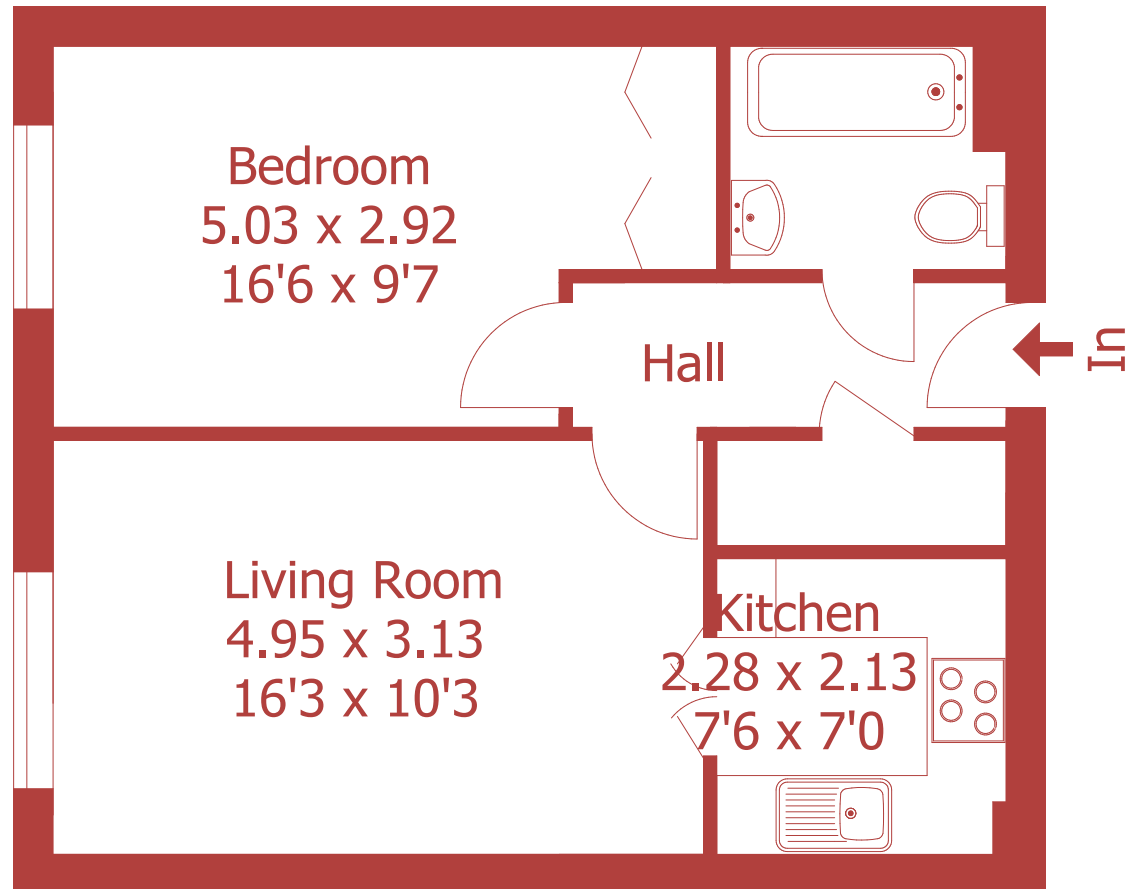

Approximate Gross Internal Area :- 45 sq m / 480 sq ft

For identification purposes only, not to scale, do not scale