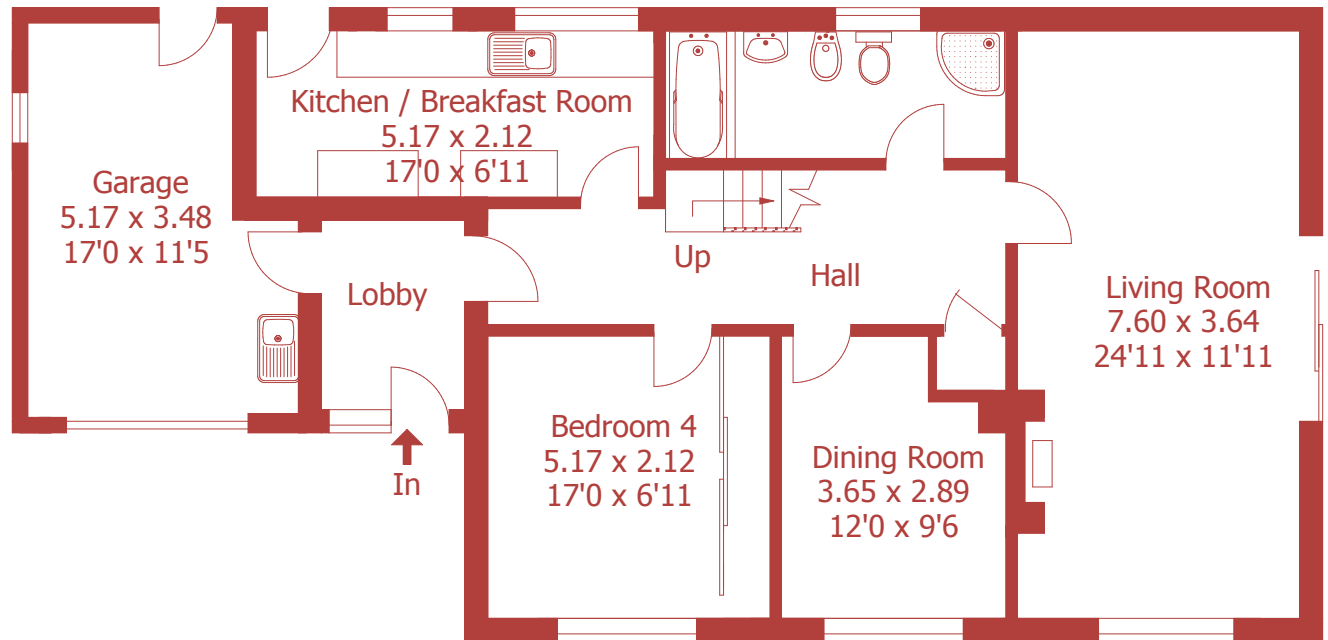

Foxgloves, Holtwood

Approximate Gross Internal Area :- 156 sq m / 1682 sq ft

Garage Approximate Gross Internal Area :- 34 sq m / 364 sq ft

For identification purposes only, not to scale, do not scale