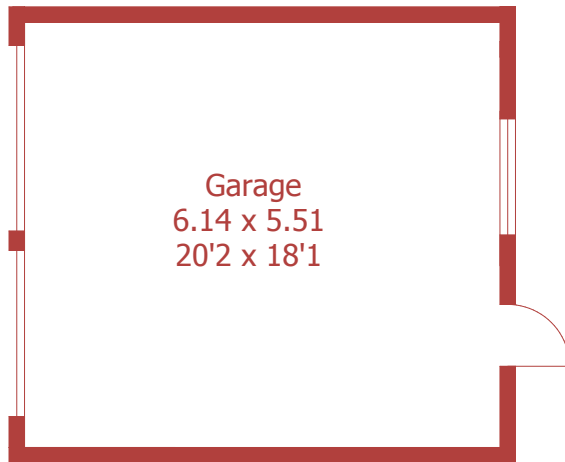

Foxgloves, Holtwood

Approximate Gross Internal Area :- 156 sq m / 1682 sq ft

Garage Approximate Gross Internal Area :- 34 sq m / 364 sq ft

For identification purposes only, not to scale, do not scale