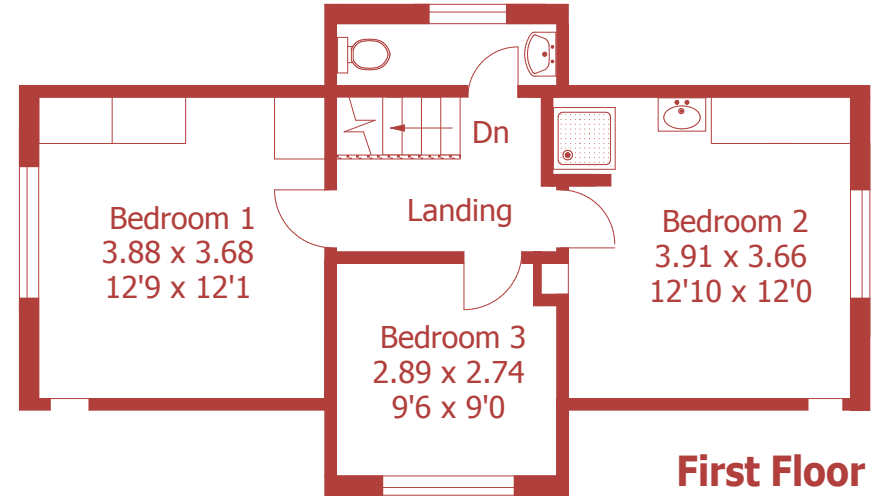

Foxgloves, Holtwood

Approximate Gross Internal Area :- 156 sq m / 1682 sq ft

Garage Approximate Gross Internal Area :- 34 sq m / 364 sq ft

For identification purposes only, not to scale, do not scale