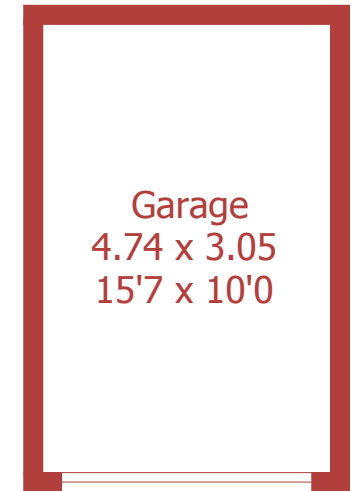

Approximate Gross Internal Area :- 106 sq m / 1142 sq ft

For identification purposes only, not to scale, do not scale