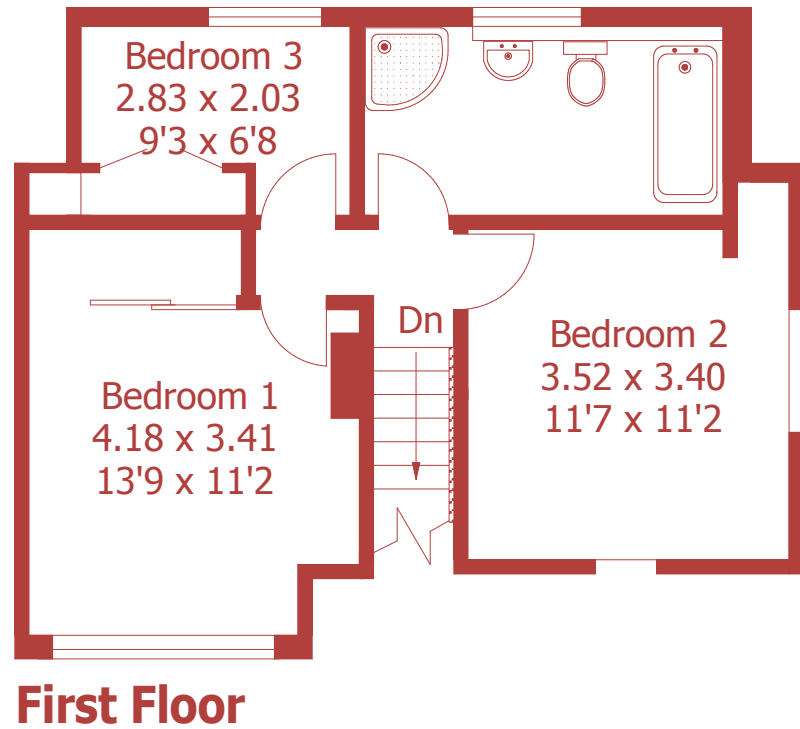

Approximate Gross Internal Area :- 106 sq m / 1142 sq ft

For identification purposes only, not to scale, do not scale