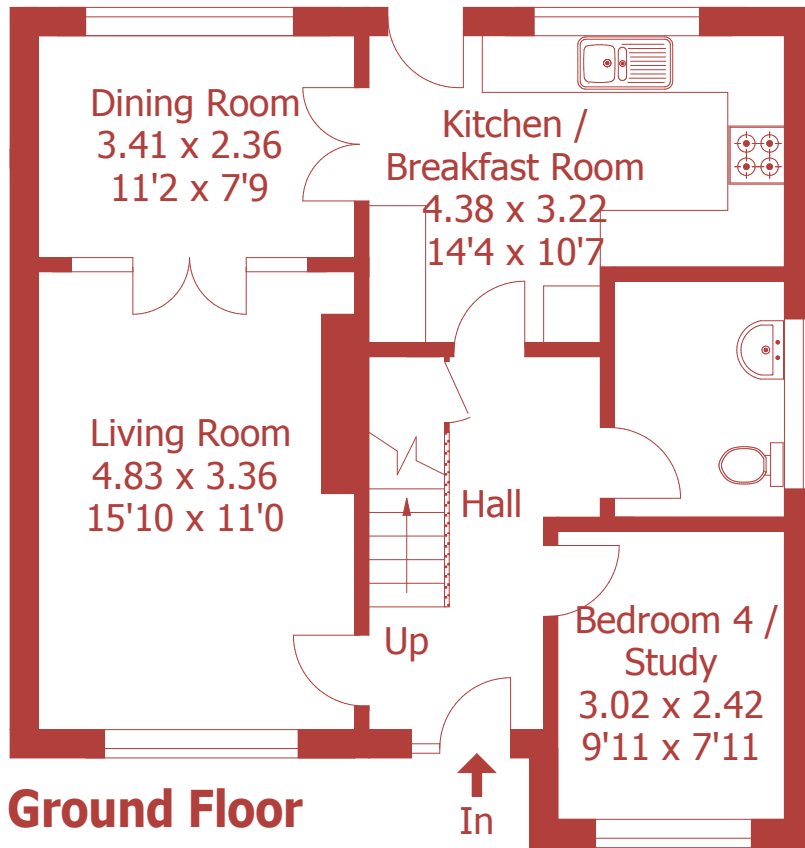

Approximate Gross Internal Area :- 106 sq m / 1142 sq ft

For identification purposes only, not to scale, do not scale