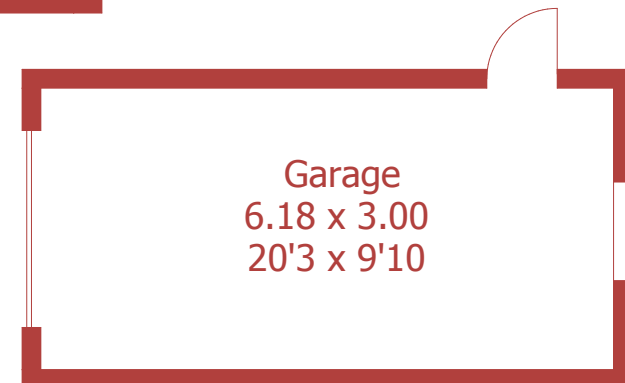

Approximate Gross Internal Area :- 89 sq m / 959 sq ft

For identification purposes only, not to scale, do not scale