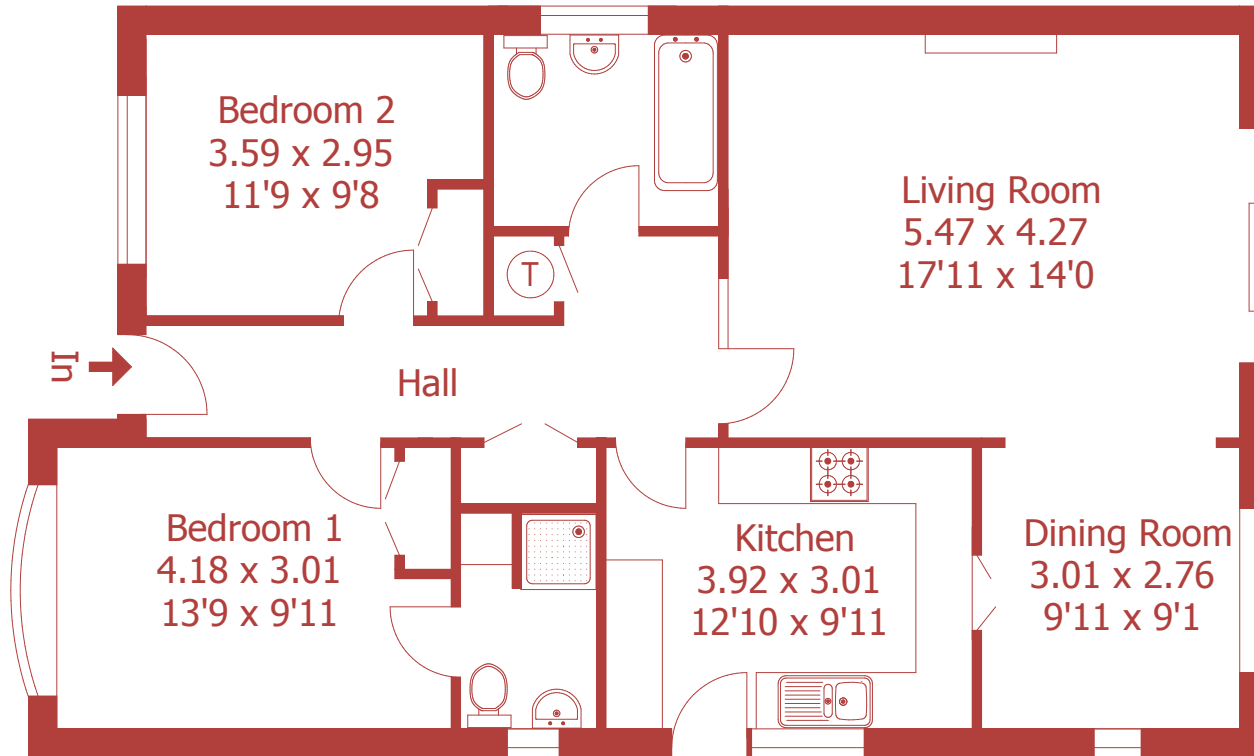

Approximate Gross Internal Area :- 89 sq m / 959 sq ft

For identification purposes only, not to scale, do not scale