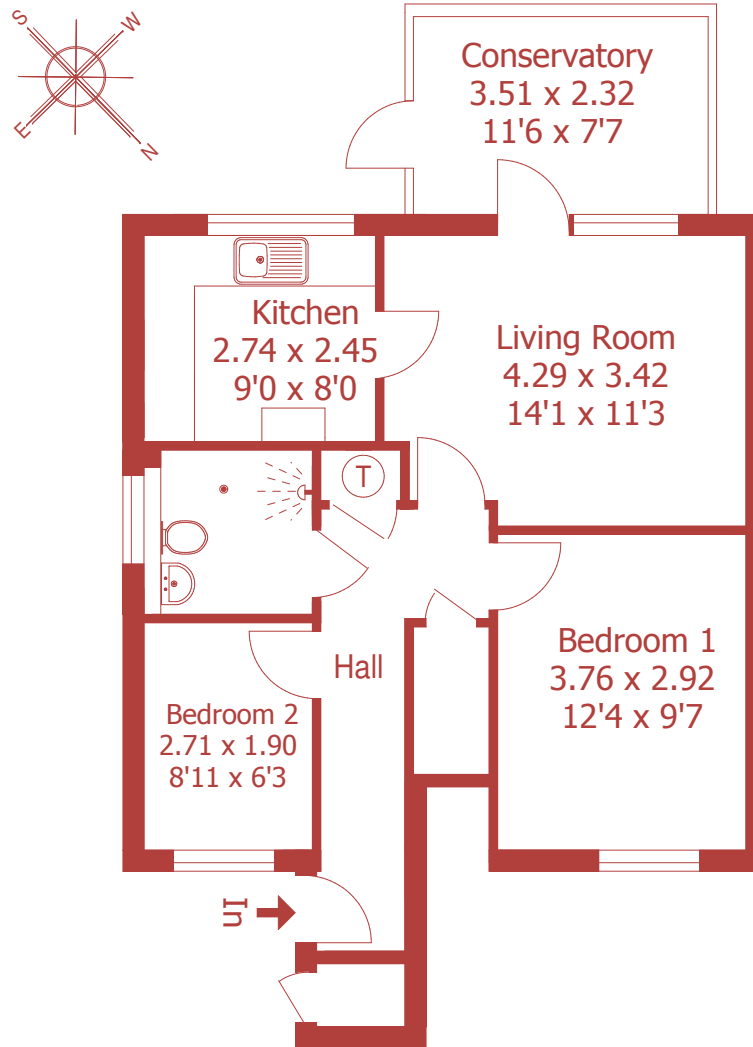

Approximate Gross Internal Area :- 62 sq m / 673 sq ft

For identification purposes only, not to scale, do not scale