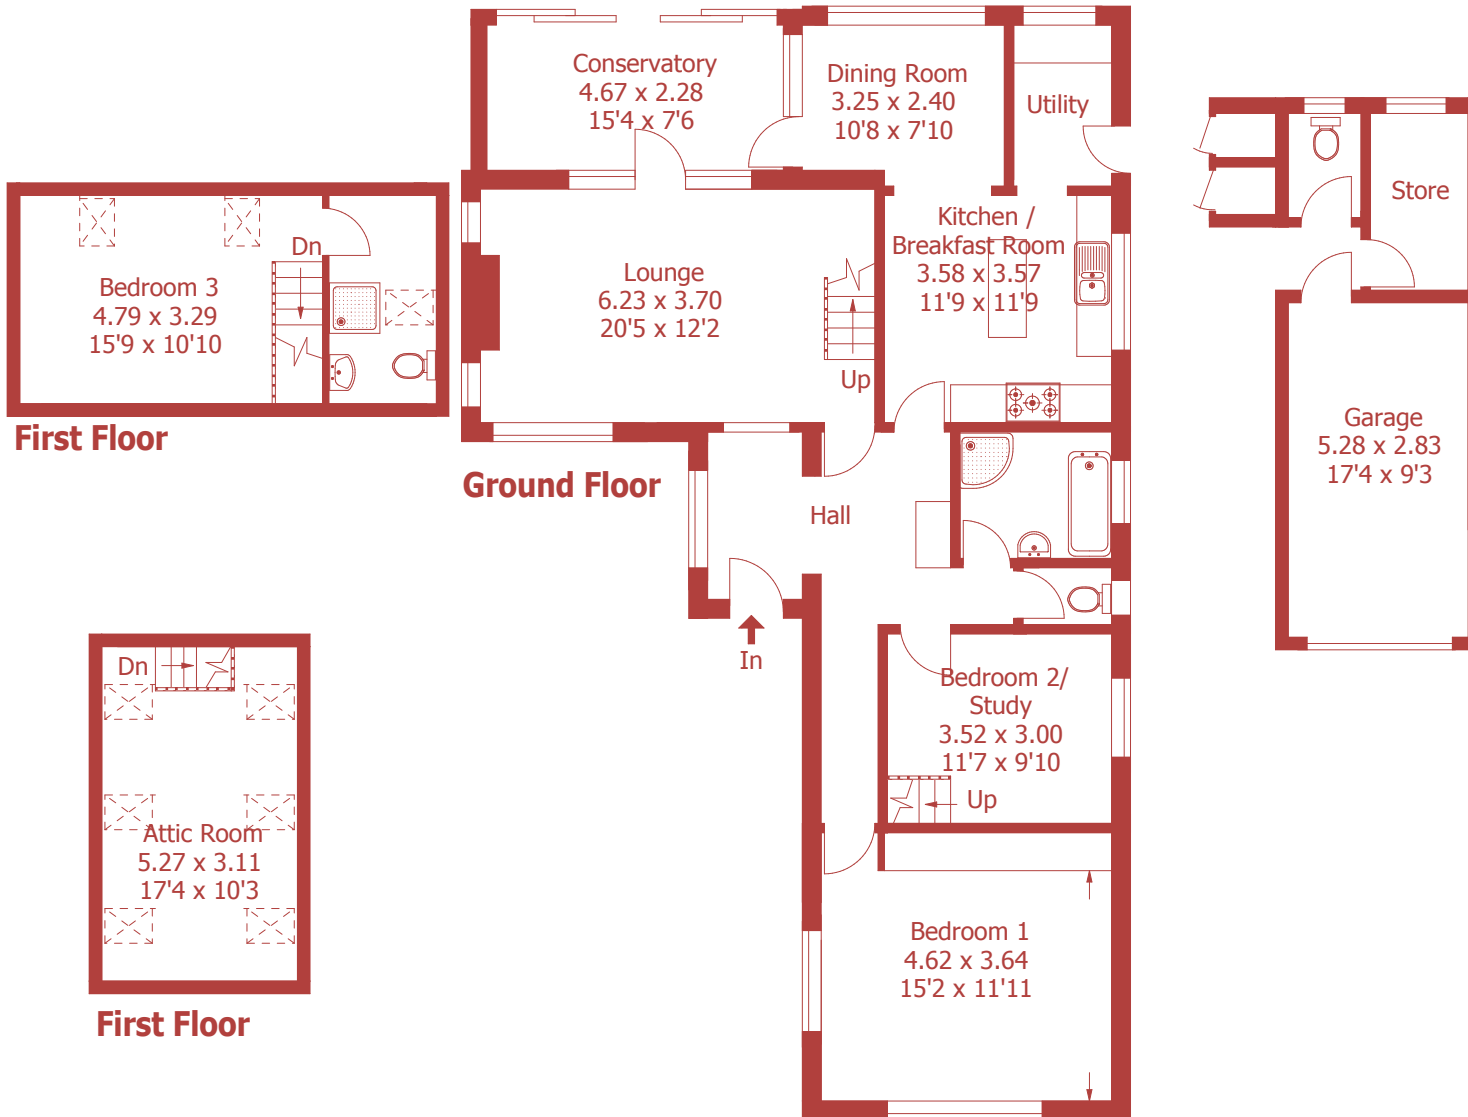

Approximate Gross Internal Area :- 154 sq m / 1662 sq ft

For identification purposes only, not to scale, do not scale  
Created using existing drawings and dimensions