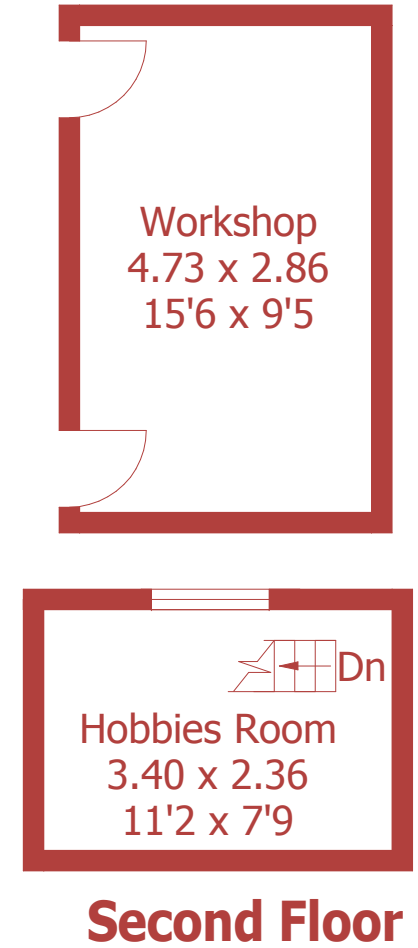

17 Canford Magna, Wimborne

Approximate Gross Internal Area :- 101 sq m / 1090 sq ft

Workshop Approx Gross Internal Area :- 14 sq m / 145 sq ft

For identification purposes only, not to scale, do not scale

Drawn using existing drawings and dimensions