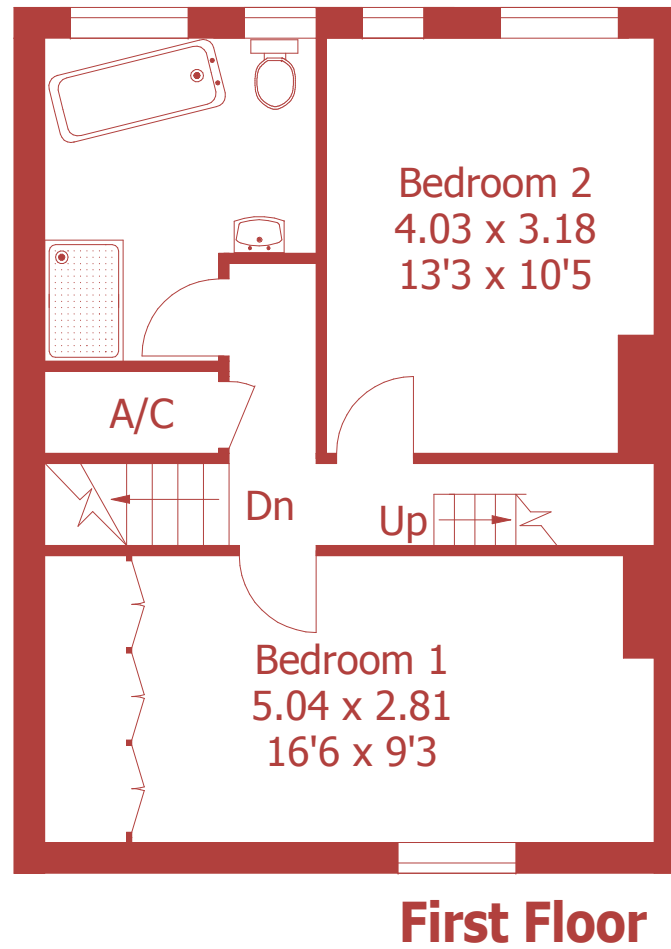

17 Canford Magna, Wimborne

Approximate Gross Internal Area :- 101 sq m / 1090 sq ft

Workshop Approx Gross Internal Area :- 14 sq m / 145 sq ft

For identification purposes only, not to scale, do not scale

Drawn using existing drawings and dimensions