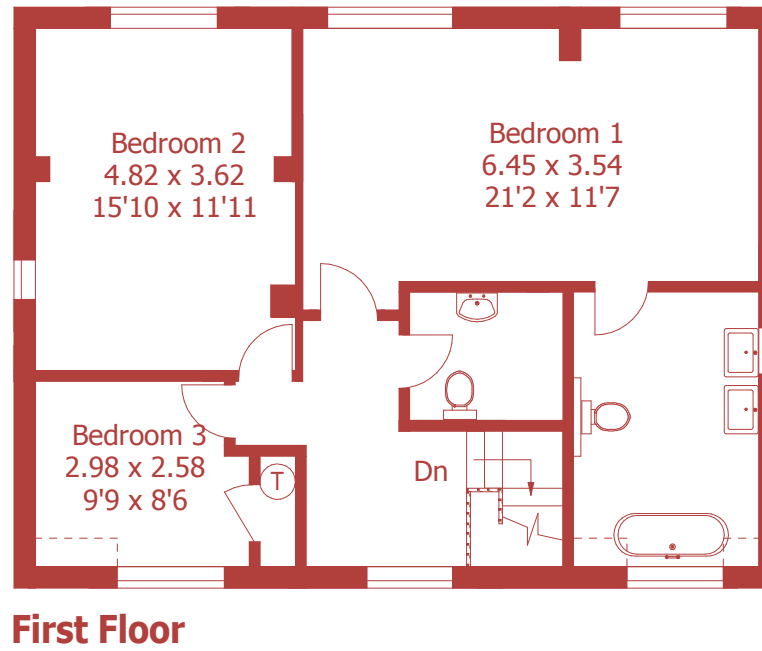

Approximate Gross Internal Area :- 176 sq m / 1898 sq ft  
Annexe Approximate Gross Internal Area :- 21 sq m / 225 sq ft

For identification purposes only, not to scale, do not scale