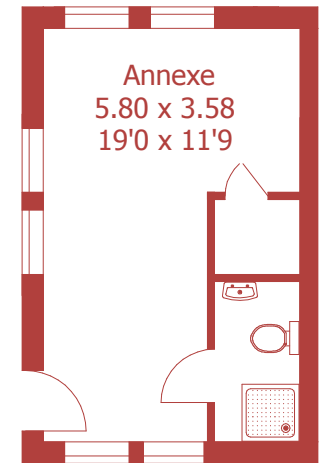

Approximate Gross Internal Area :- 176 sq m / 1898 sq ft  
Annexe Approximate Gross Internal Area :- 21 sq m / 225 sq ft

For identification purposes only, not to scale, do not scale