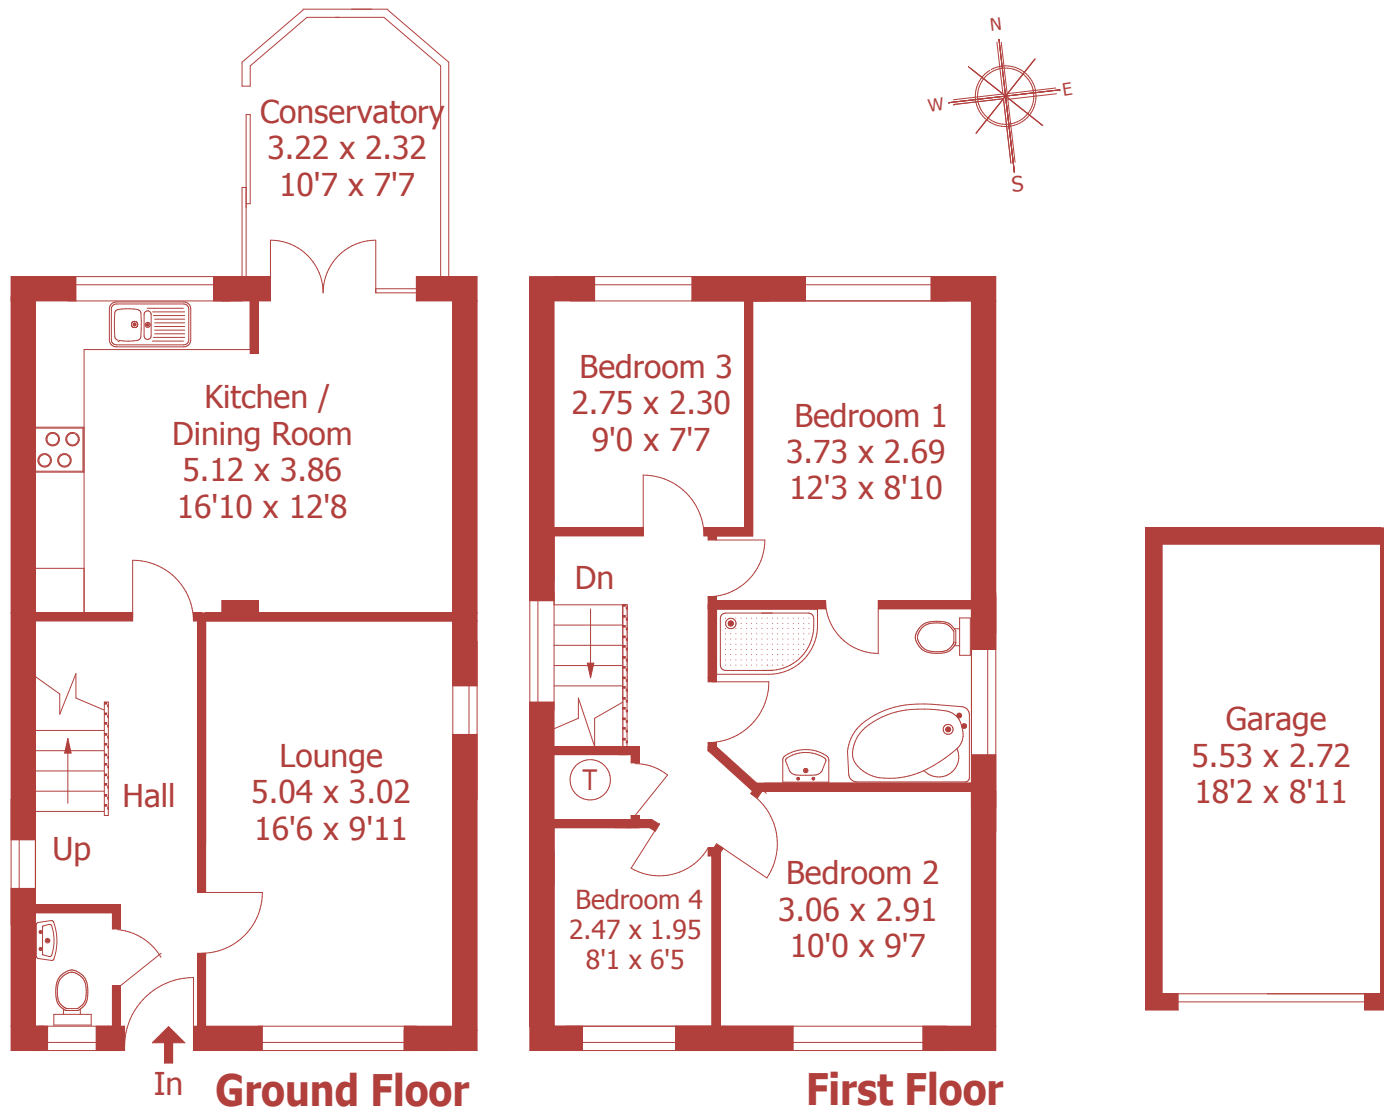

20 Canford View Drive, Colehill

Approximate Gross Internal Area :- 99 sq m / 1066 sq ft

For identification purposes only, not to scale, do not scale