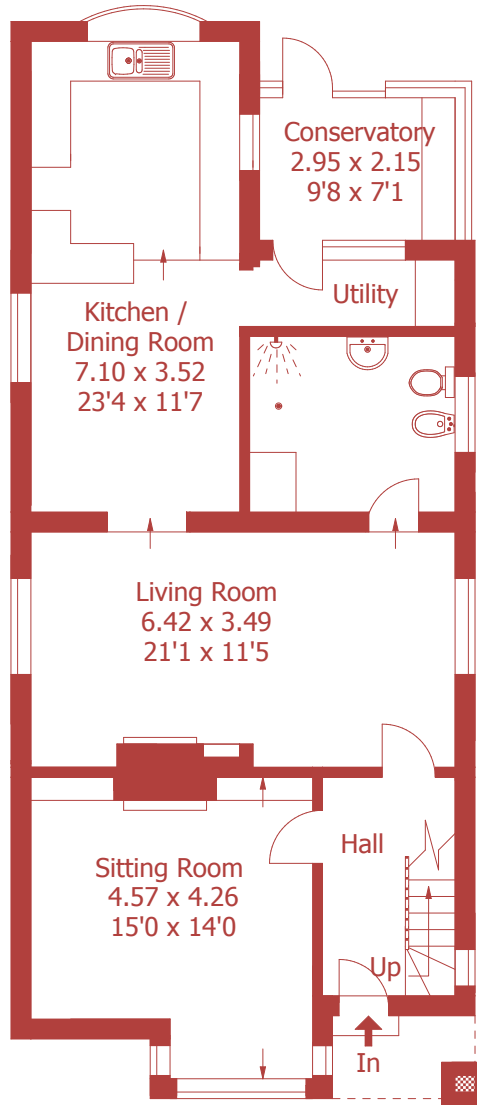

Approximate Gross Internal Area :- 162 sq m / 1747 sq ft

 Reduced headroom below 1.5 m / 5'0

Garage Approximate Gross Internal Area :- 15 sq m / 165 sq ft

Ground Floor

First Floor