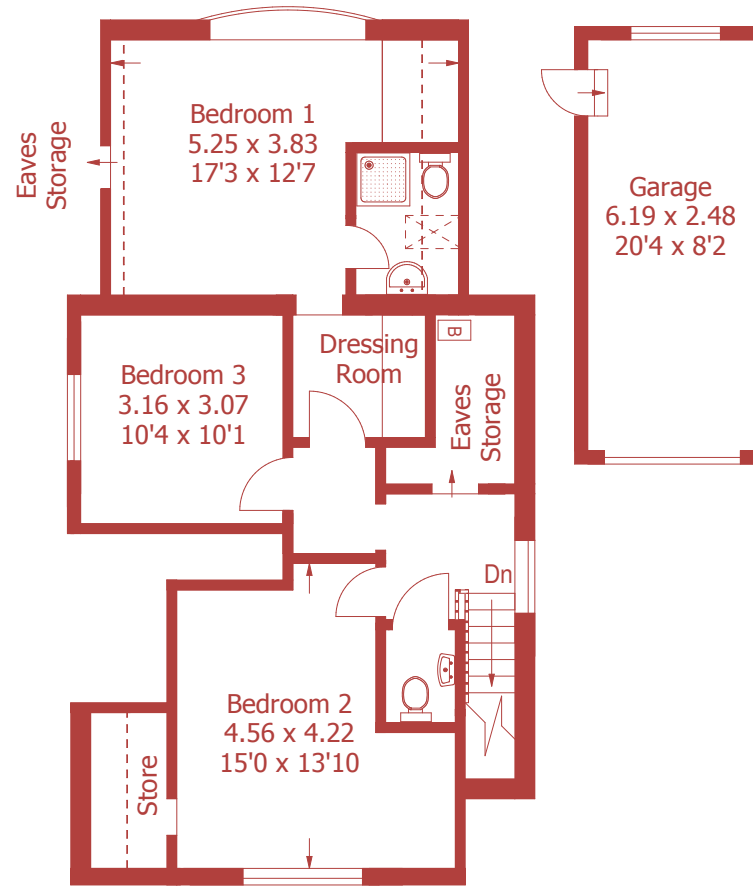

Approximate Gross Internal Area :- 162 sq m / 1747 sq ft

 Reduced headroom below 1.5 m / 5'0

Garage Approximate Gross Internal Area :- 15 sq m / 165 sq ft

Ground Floor

First Floor