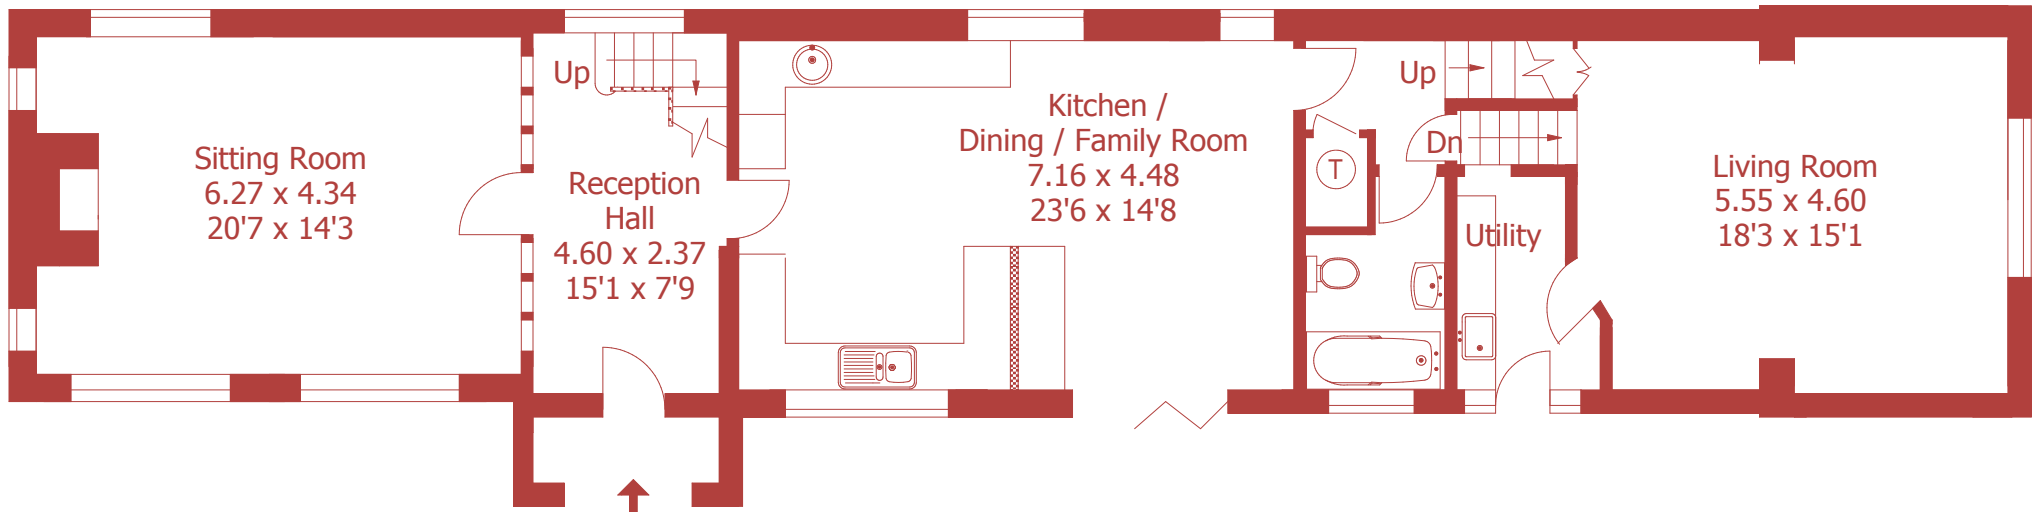

Approximate Gross Internal Area :- 198 sq m / 2133 sq ft

For identification purposes only, not to scale, do not scale