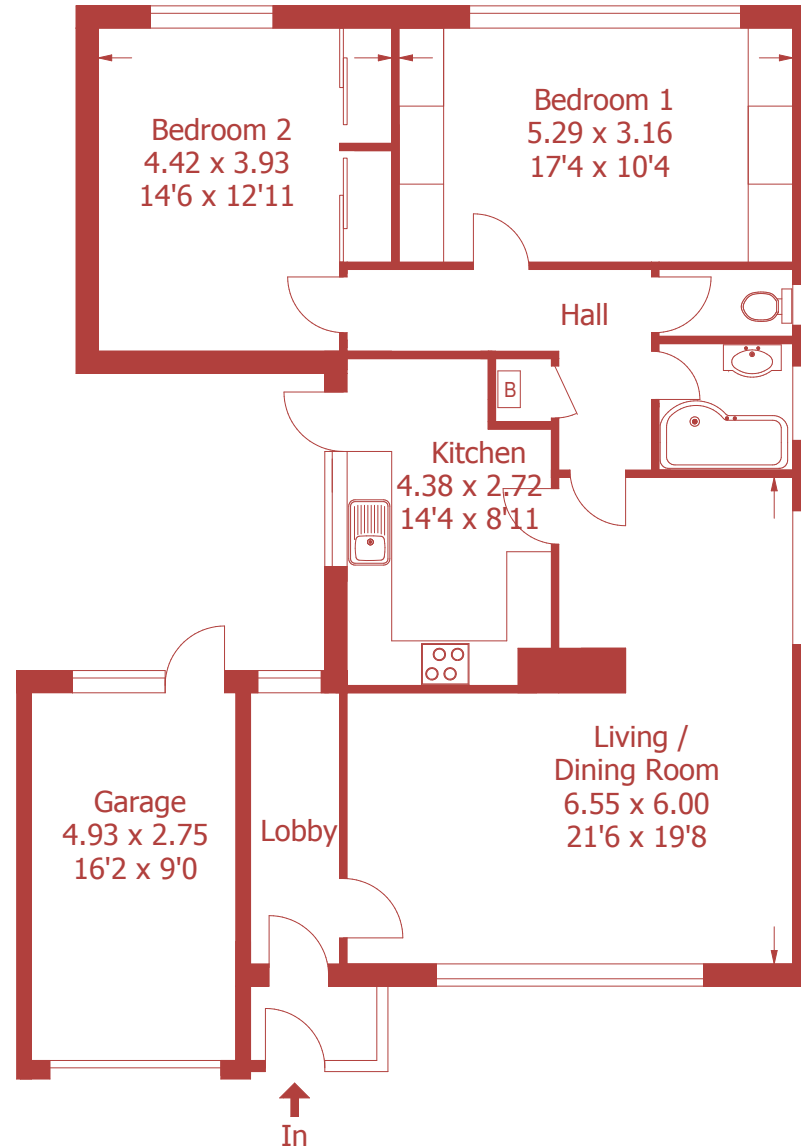

Approximate Gross Internal Area :- 114 sq m / 1232 sq ft

For identification purposes only, not to scale, do not scale