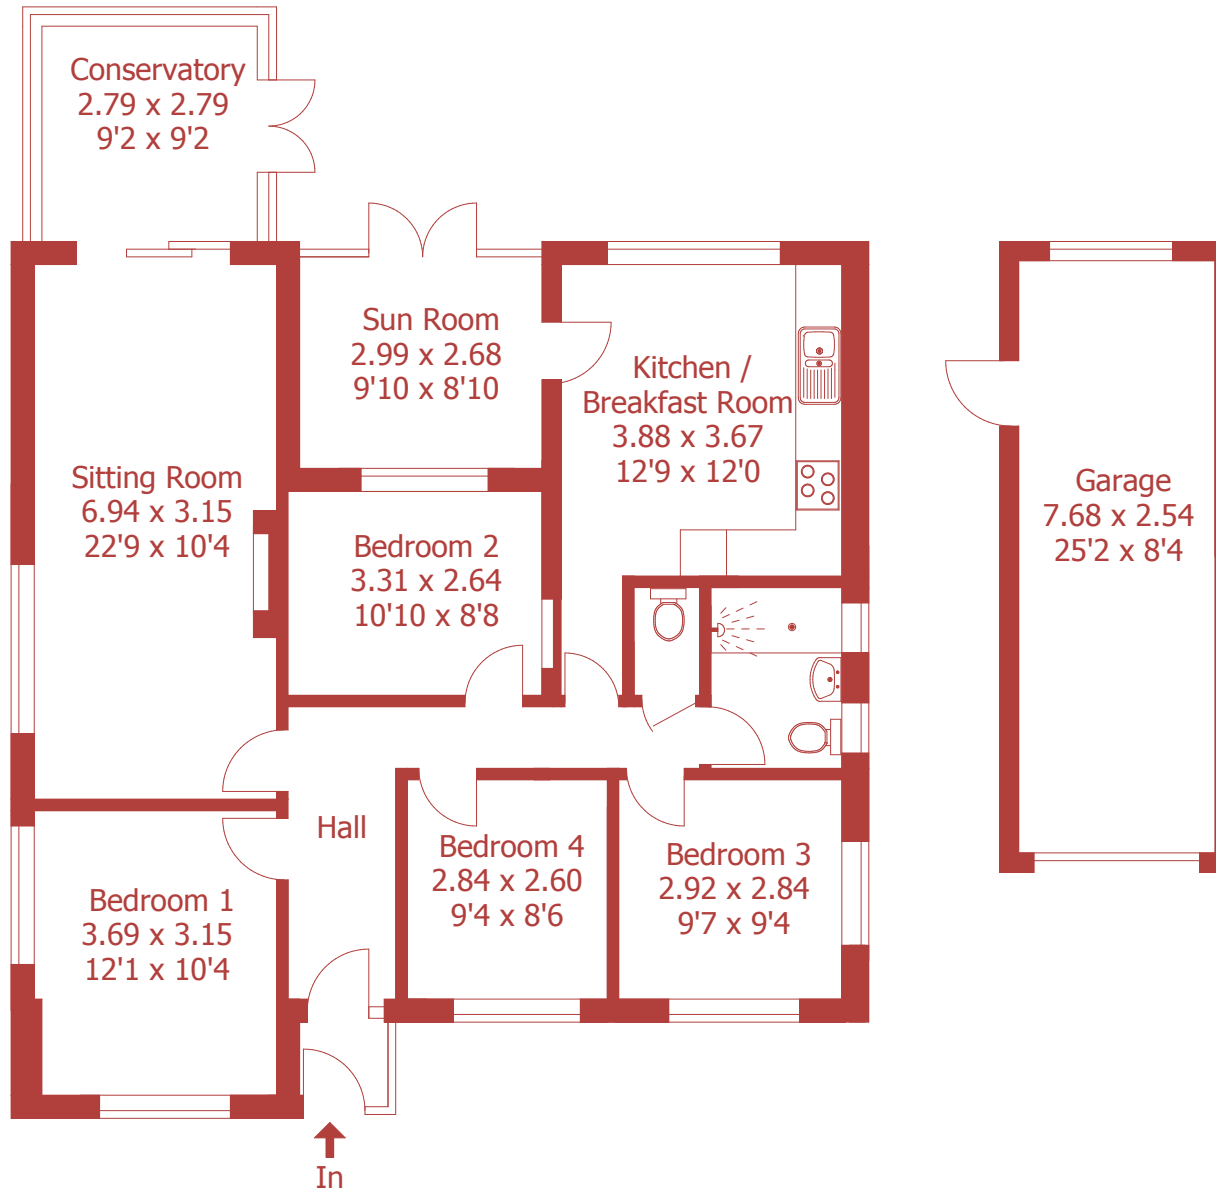

Approximate Gross Internal Area :- 115 sq m / 1234 sq ft  
Garage Approximate Gross Internal Area :- 20 sq m / 211 sq ft

For identification purposes only, not to scale, do not scale