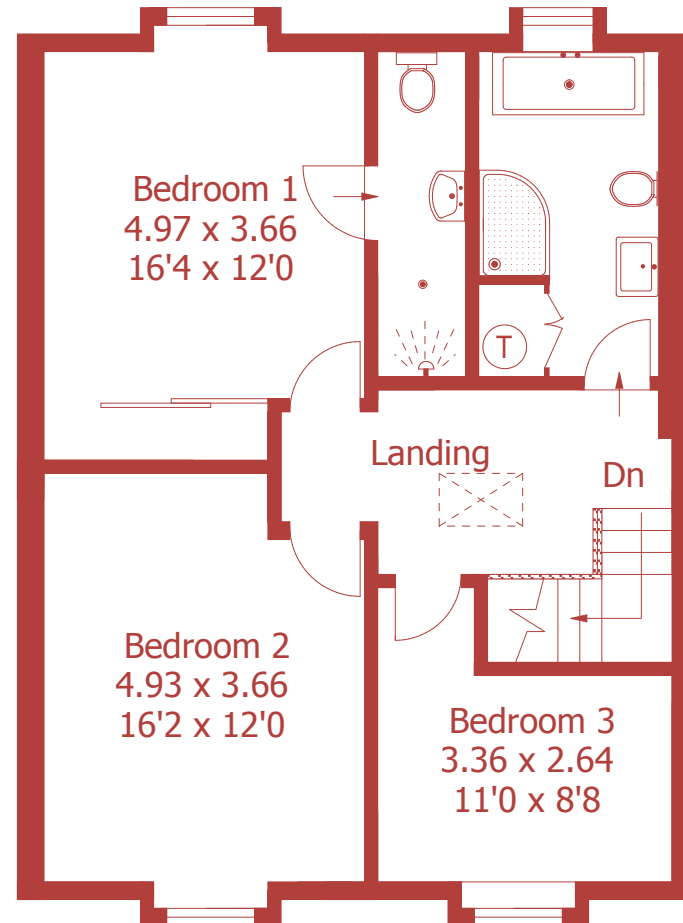

Approximate Gross Internal Area :- 146 sq m / 1473 sq ft

For identification purposes only, not to scale, do not scale