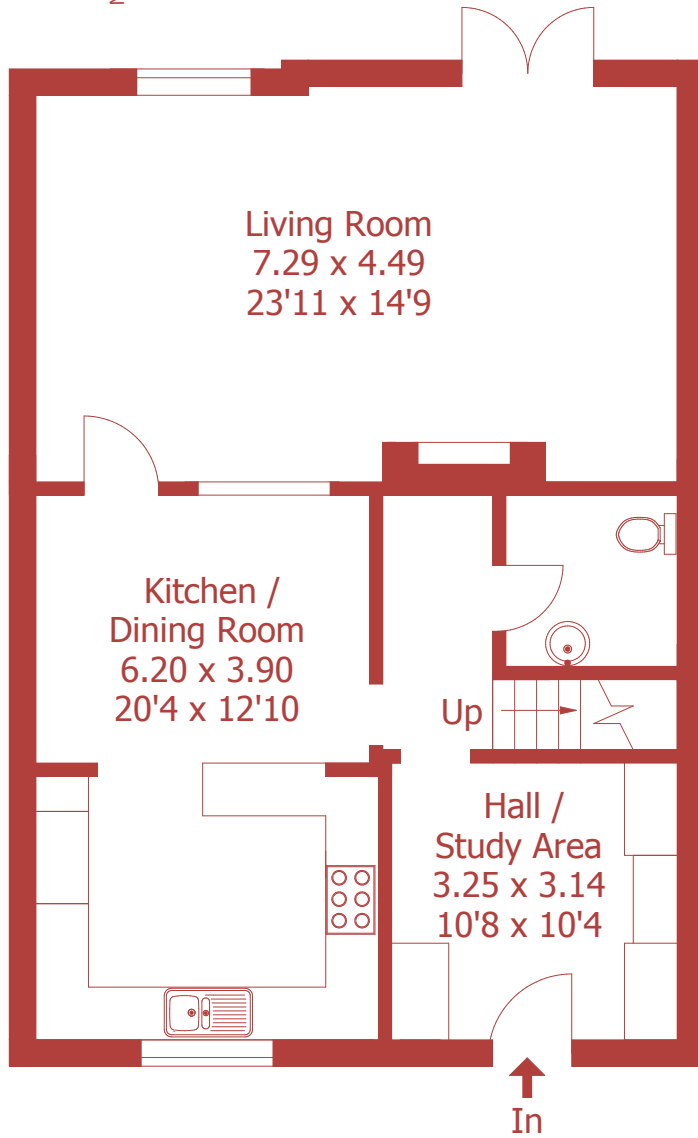

Approximate Gross Internal Area :- 146 sq m / 1473 sq ft

For identification purposes only, not to scale, do not scale