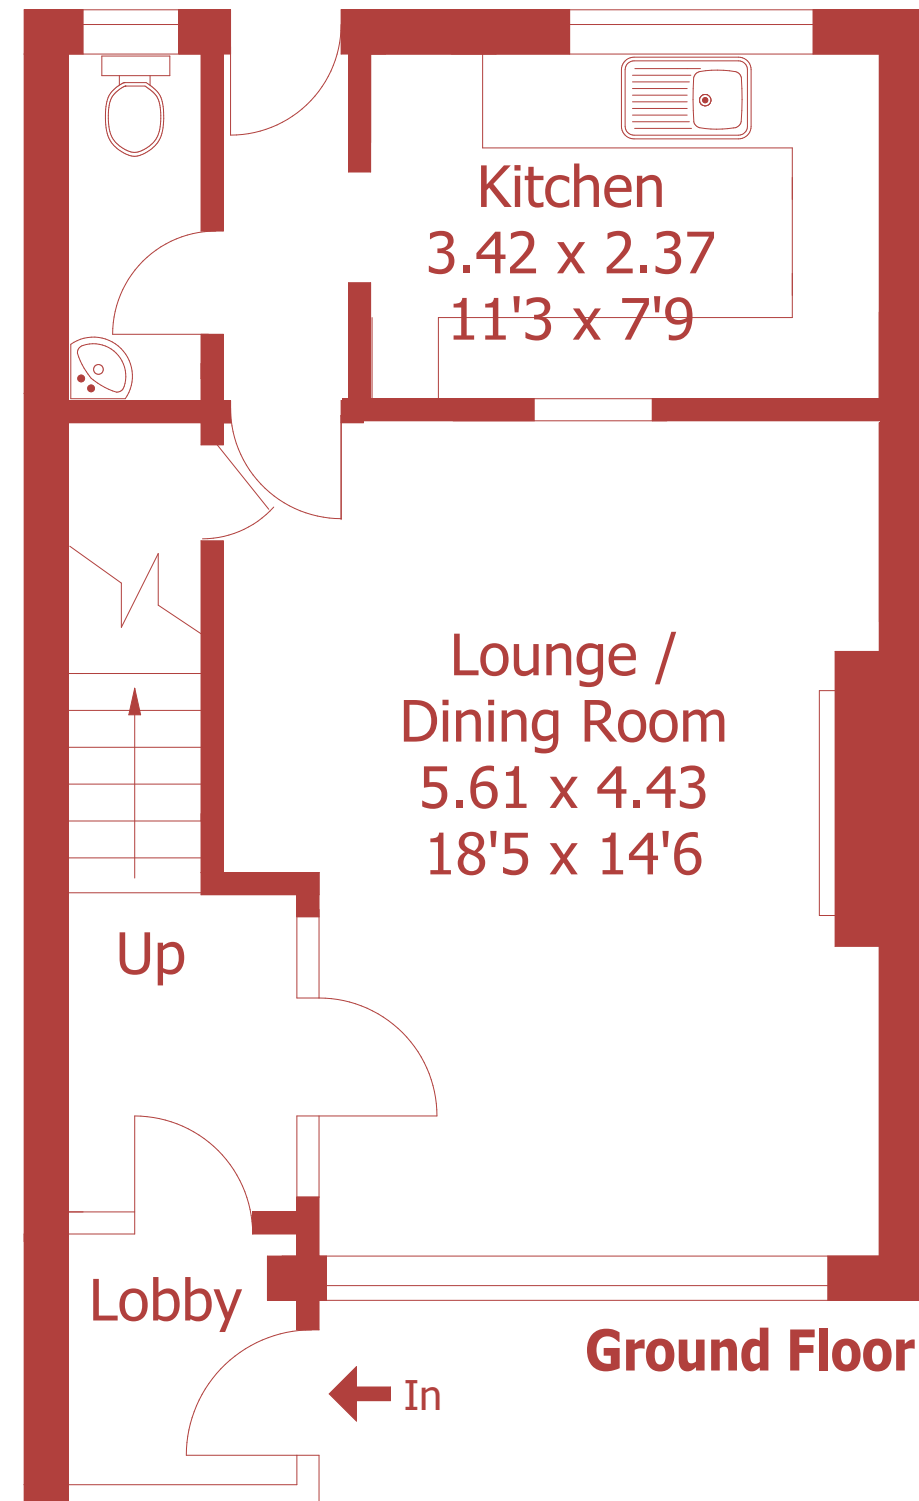

Approximate Gross Internal Area :- 92 sq m / 994 sq ft

For identification purposes only, not to scale, do not scale