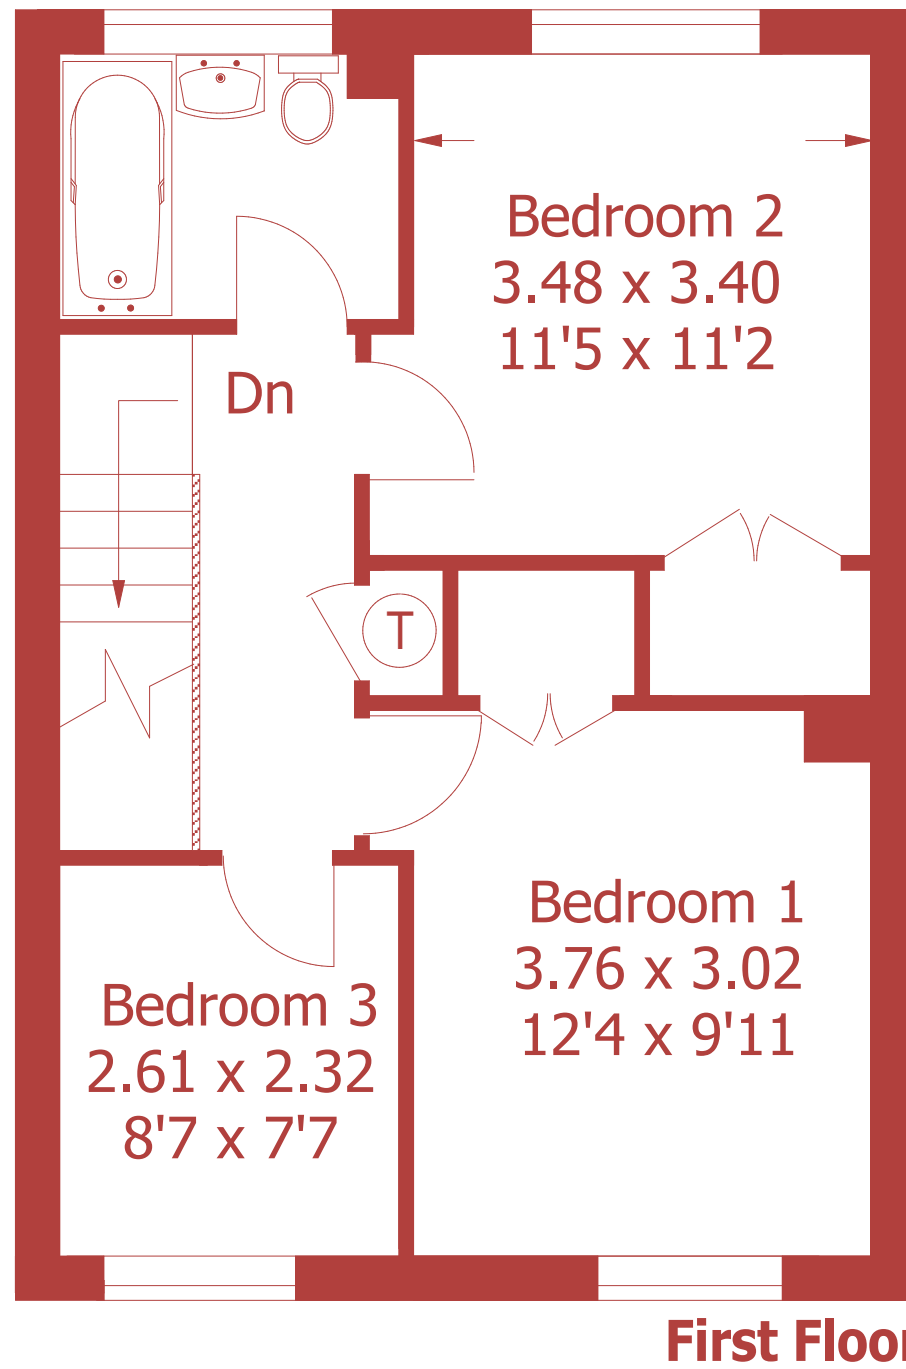

Approximate Gross Internal Area :- 92 sq m / 994 sq ft

For identification purposes only, not to scale, do not scale