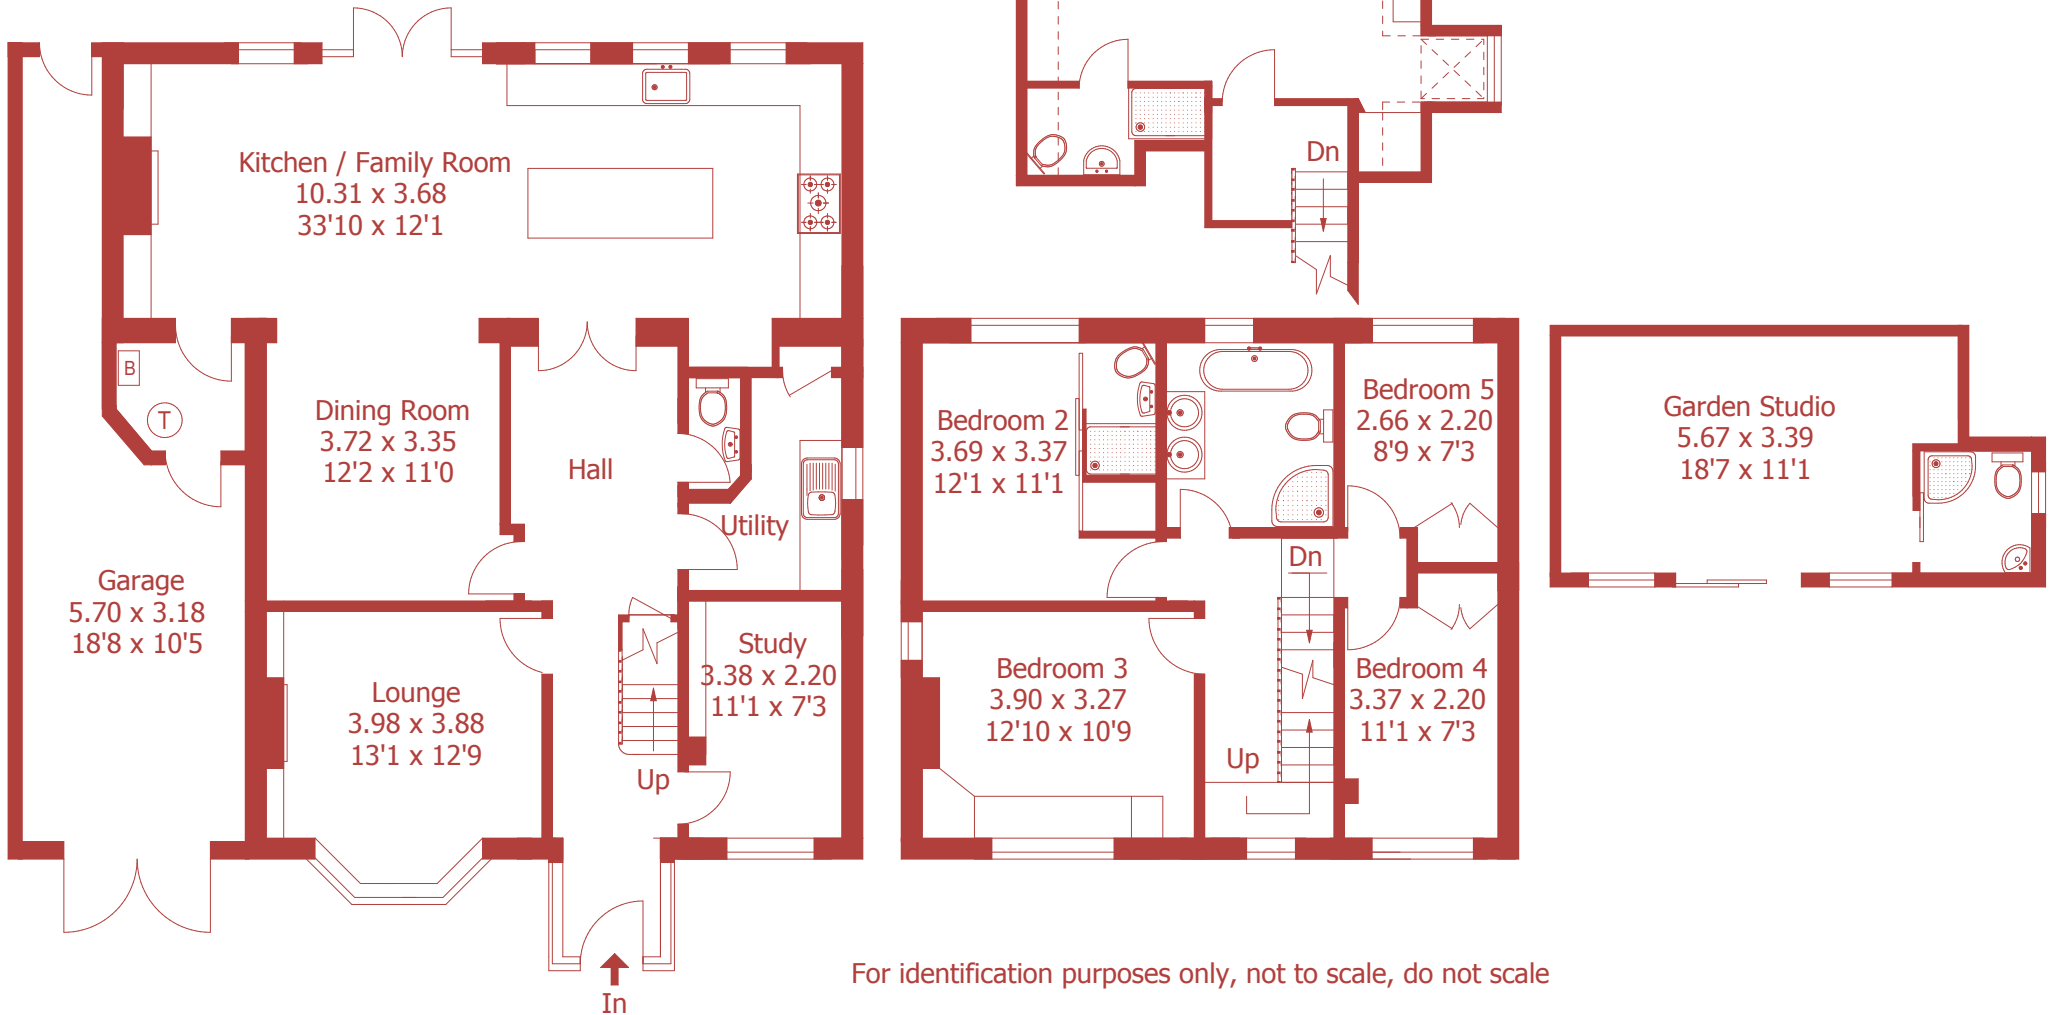

Approximate Gross Internal Area :- 219 sq m / 2359 sq ft

Garden Room Approximate Gross Internal Area :- 21 sq m / 228 sq ft

For identification purposes only, not to scale, do not scale