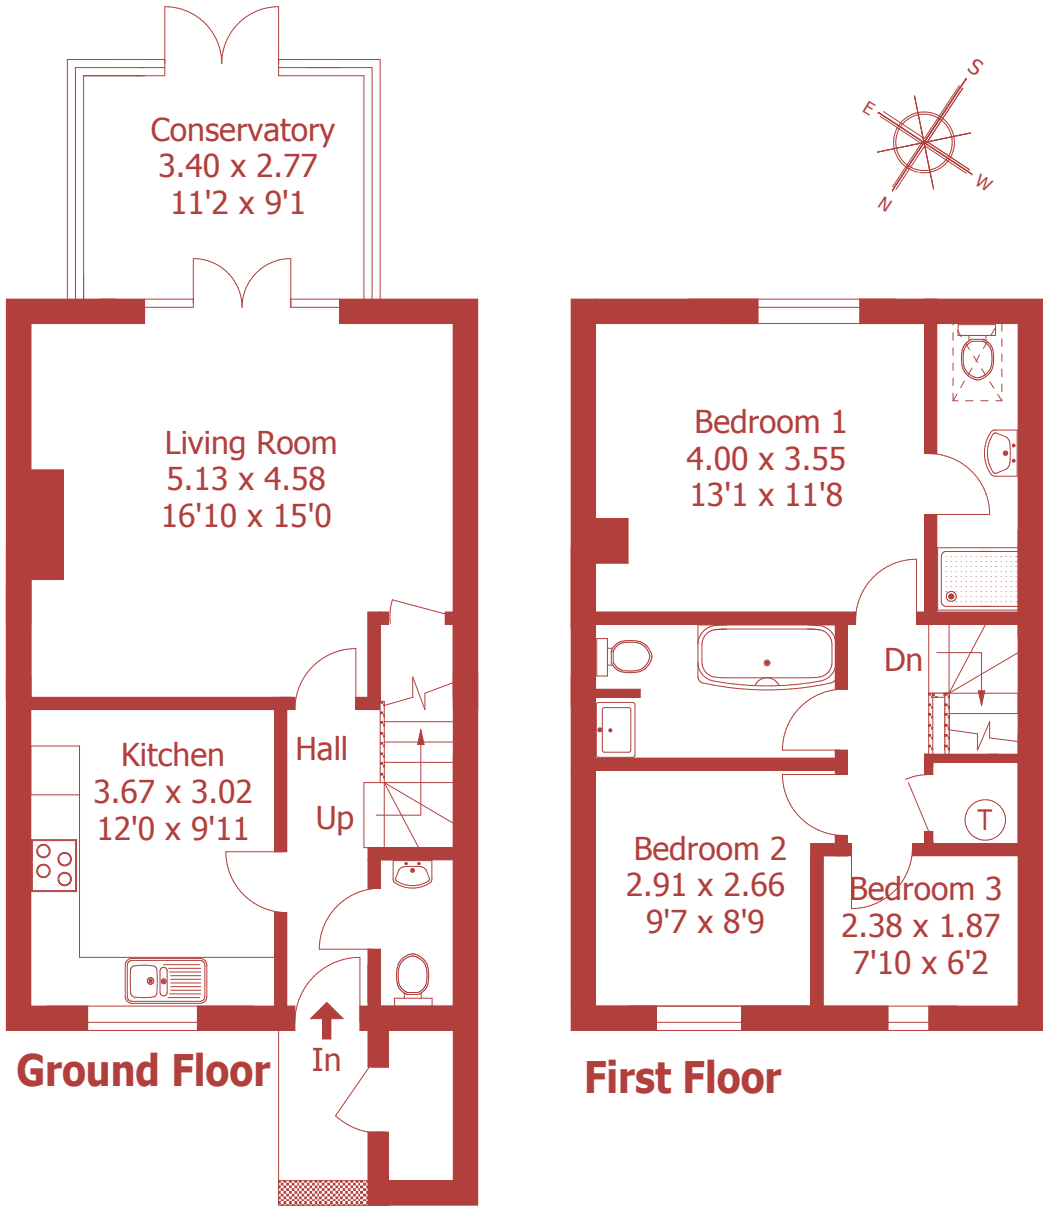

Lavender Cottage, 26 Henbury House Gardens, Sturminster Marshall

Approximate Gross Internal Area :- 99 sq m / 1066 sq ft

For identification purposes only, not to scale, do not scale