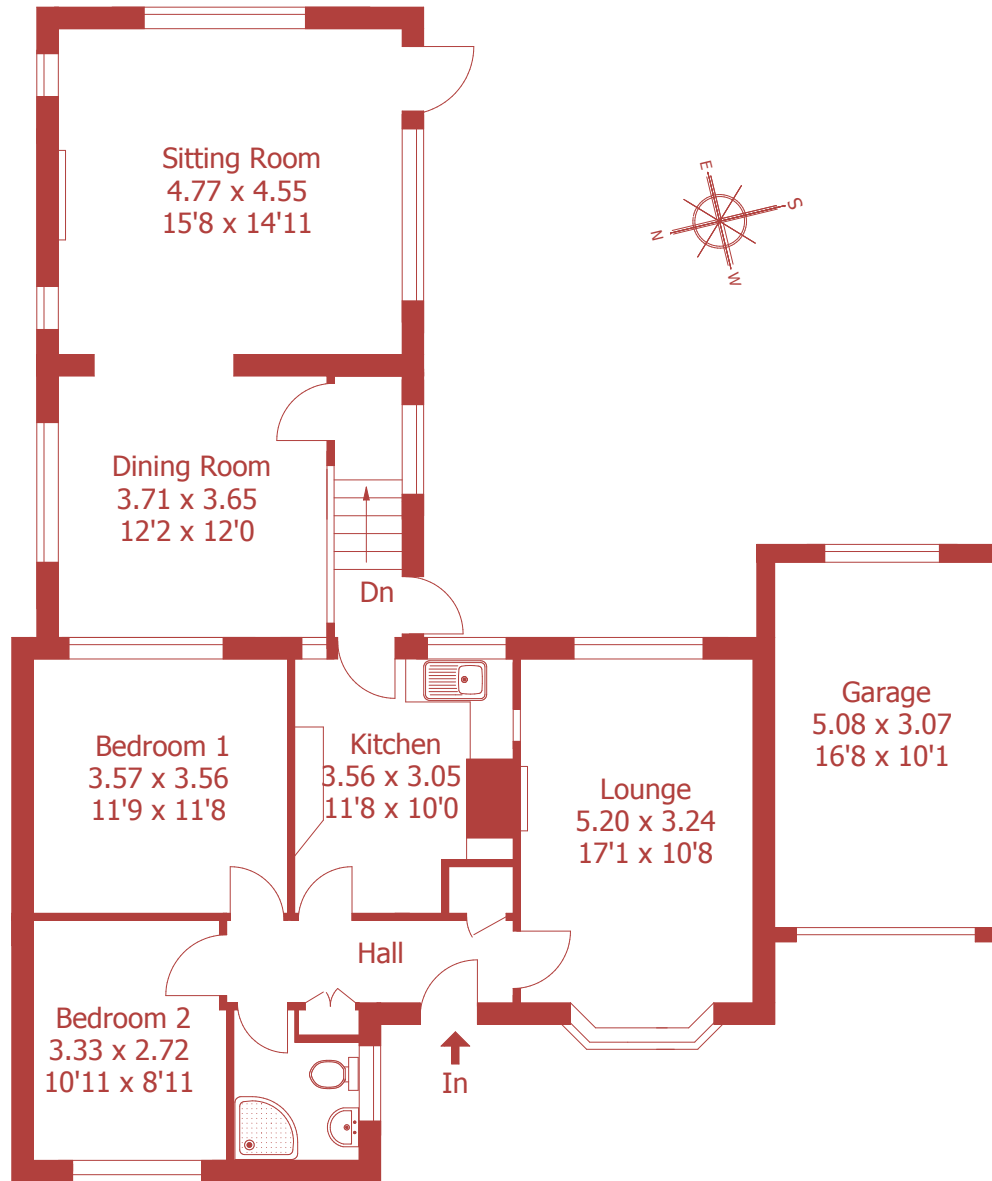

Concorde, 36 Charborough Road, Broadstone

Approximate Gross Internal Area :- 118 sq m / 1267 sq ft

For identification purposes only, not to scale, do not scale