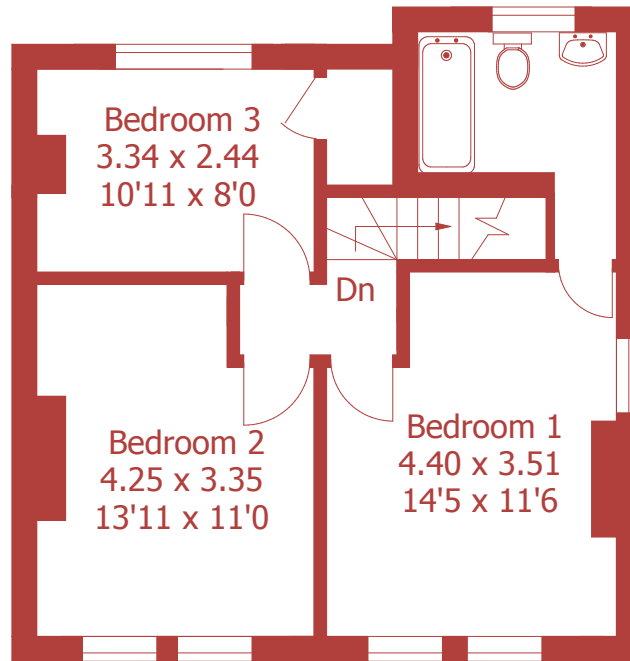

# Ridge, Eddy Green Road, Lytchett Matravers

Approximate Gross Internal Area :- 115 sq m / 1235 sq ft

**First Floor**

**Ground Floor**

For identification purposes only, not to scale, do not scale