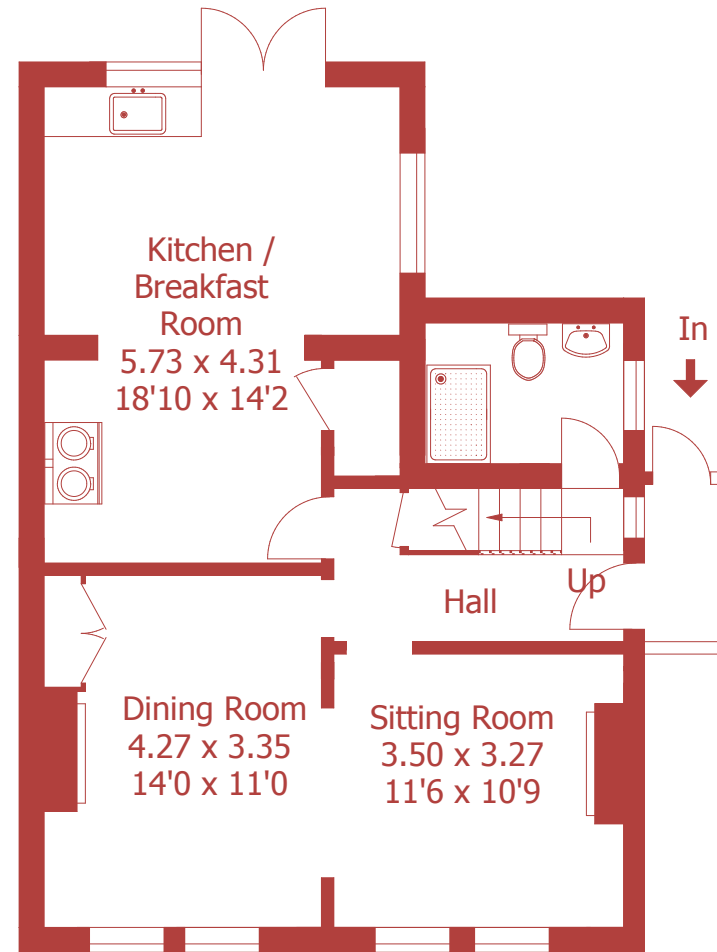

# Ridge, Eddy Green Road, Lytchett Matravers

Approximate Gross Internal Area :- 115 sq m / 1235 sq ft

**First Floor**

**Ground Floor**

For identification purposes only, not to scale, do not scale