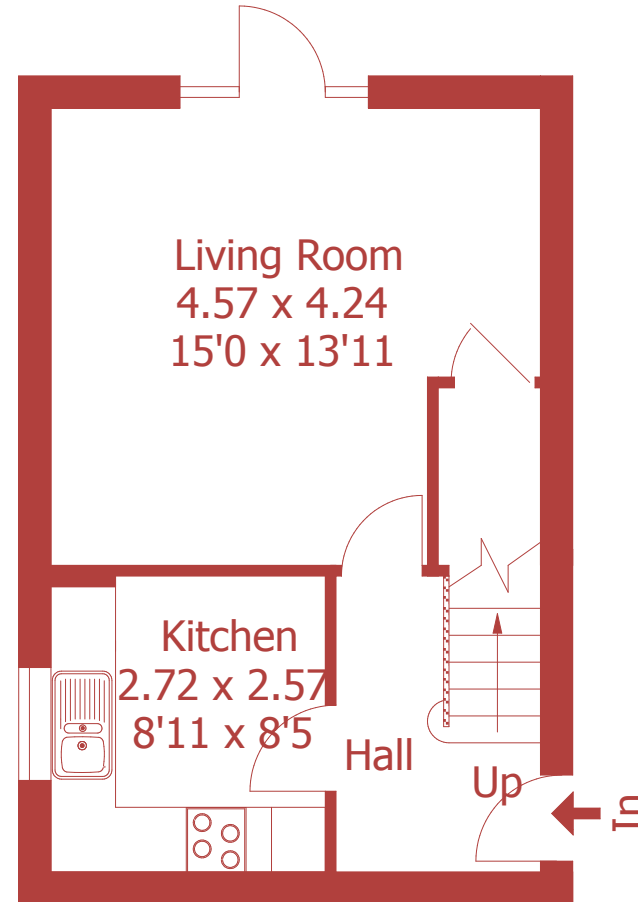

# 4 Rydal Mews, Wimborne

Approximate Gross Internal Area :- 65 sq m / 695 sq ft

**First Floor**

**Ground Floor**

For identification purposes only, not to scale, do not scale