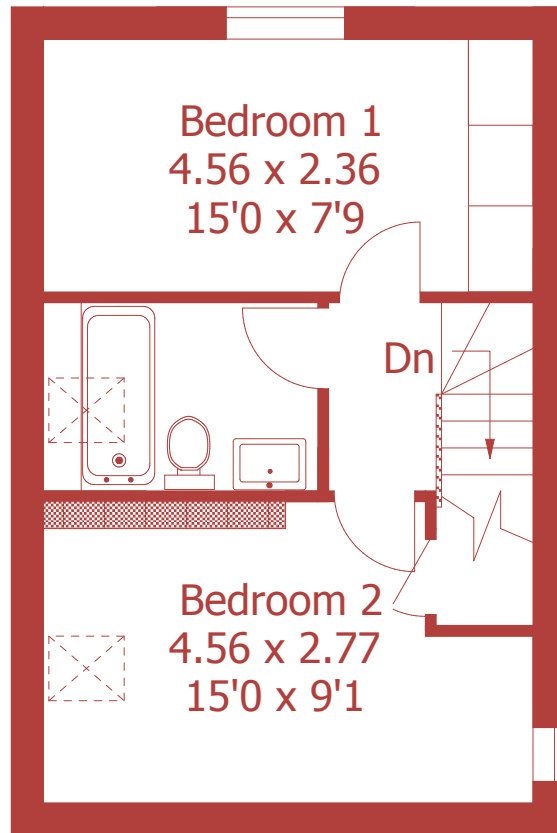

# 4 Rydal Mews, Wimborne

Approximate Gross Internal Area :- 65 sq m / 695 sq ft

**First Floor**

**Ground Floor**

For identification purposes only, not to scale, do not scale