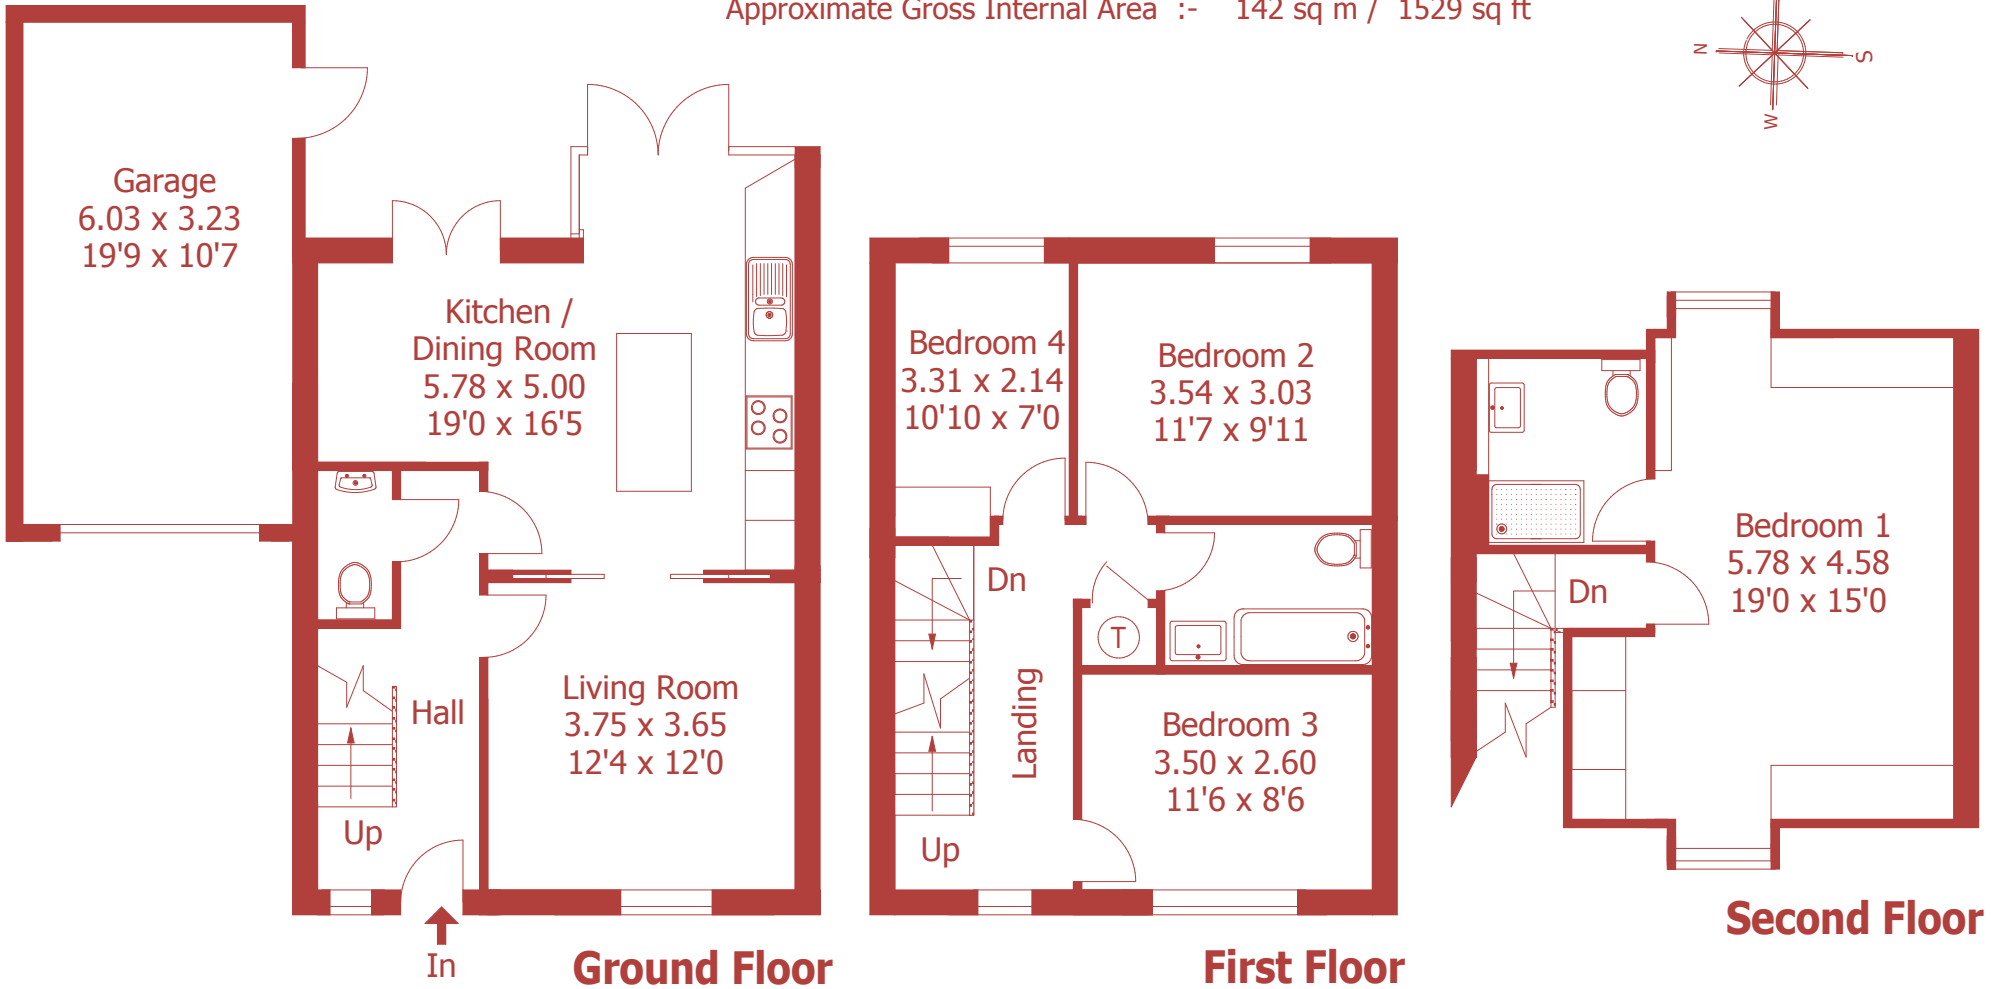

15 Griffin Close, Wimborne

Approximate Gross Internal Area :- 142 sq m / 1529 sq ft

For identification purposes only, not to scale, do not scale