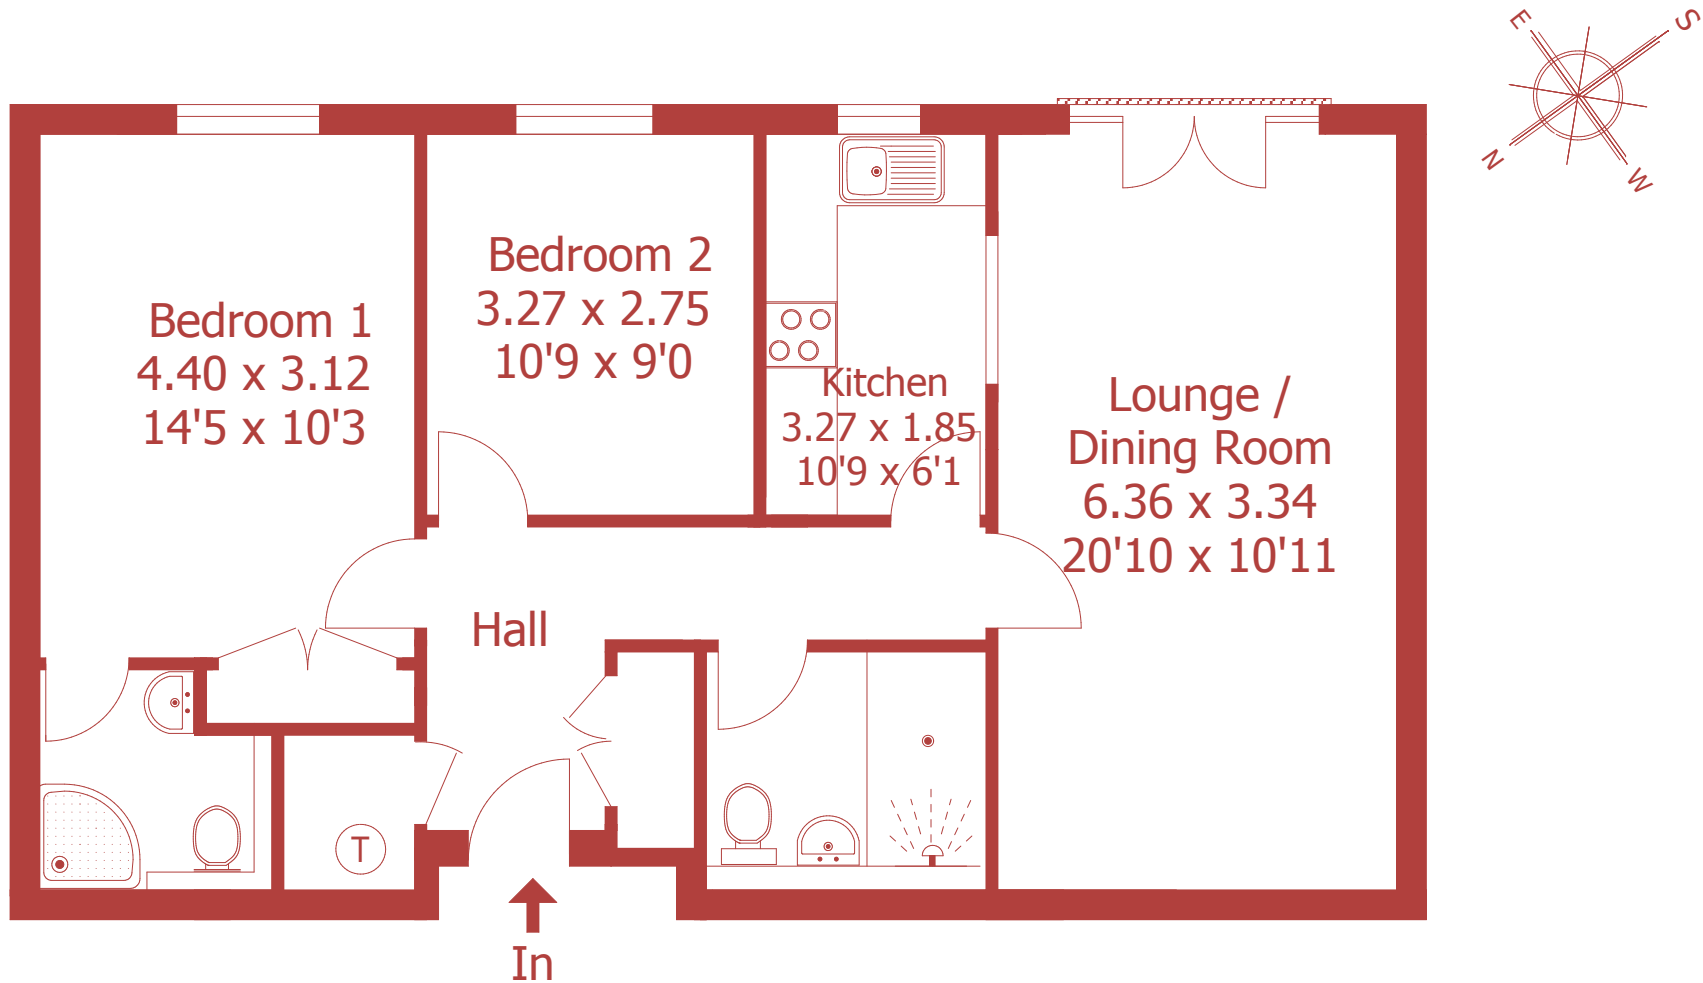

Flat 7 Broadleas, 429 Ringwood Road, Ferndown

Approximate Gross Internal Area :- 72 sq m / 779 sq ft

For identification purposes only, not to scale, do not scale