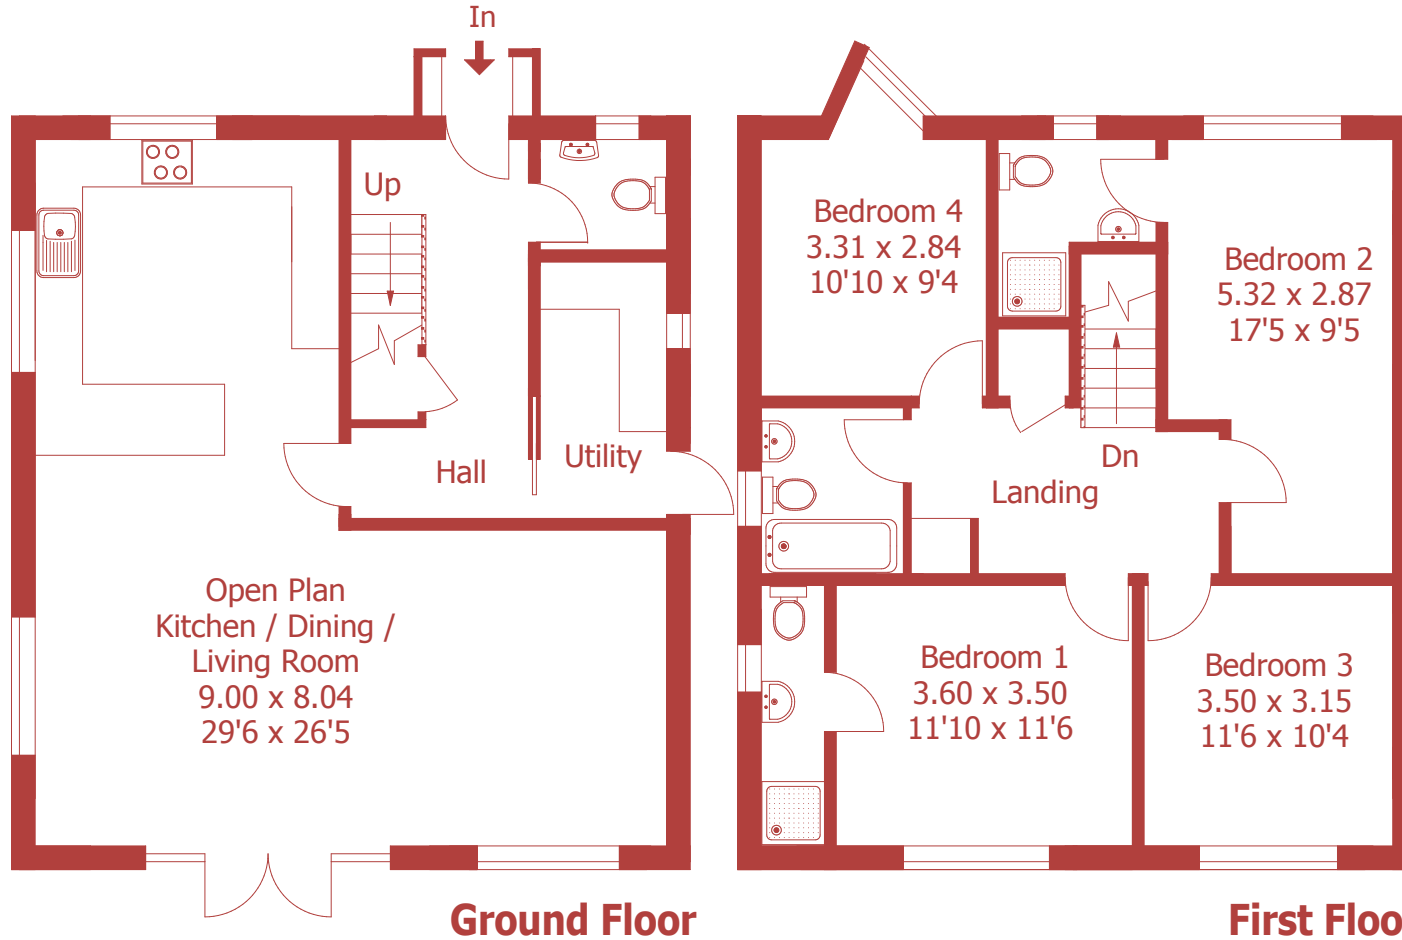

Plot 9 Poppy Place, Lytchett Matravers

Approximate Gross Internal Area :- 141 sq m / 1523 sq ft

For identification purposes only, not to scale, do not scale

Drawn using existing architects drawings,
dimensions and locations may vary in finished property