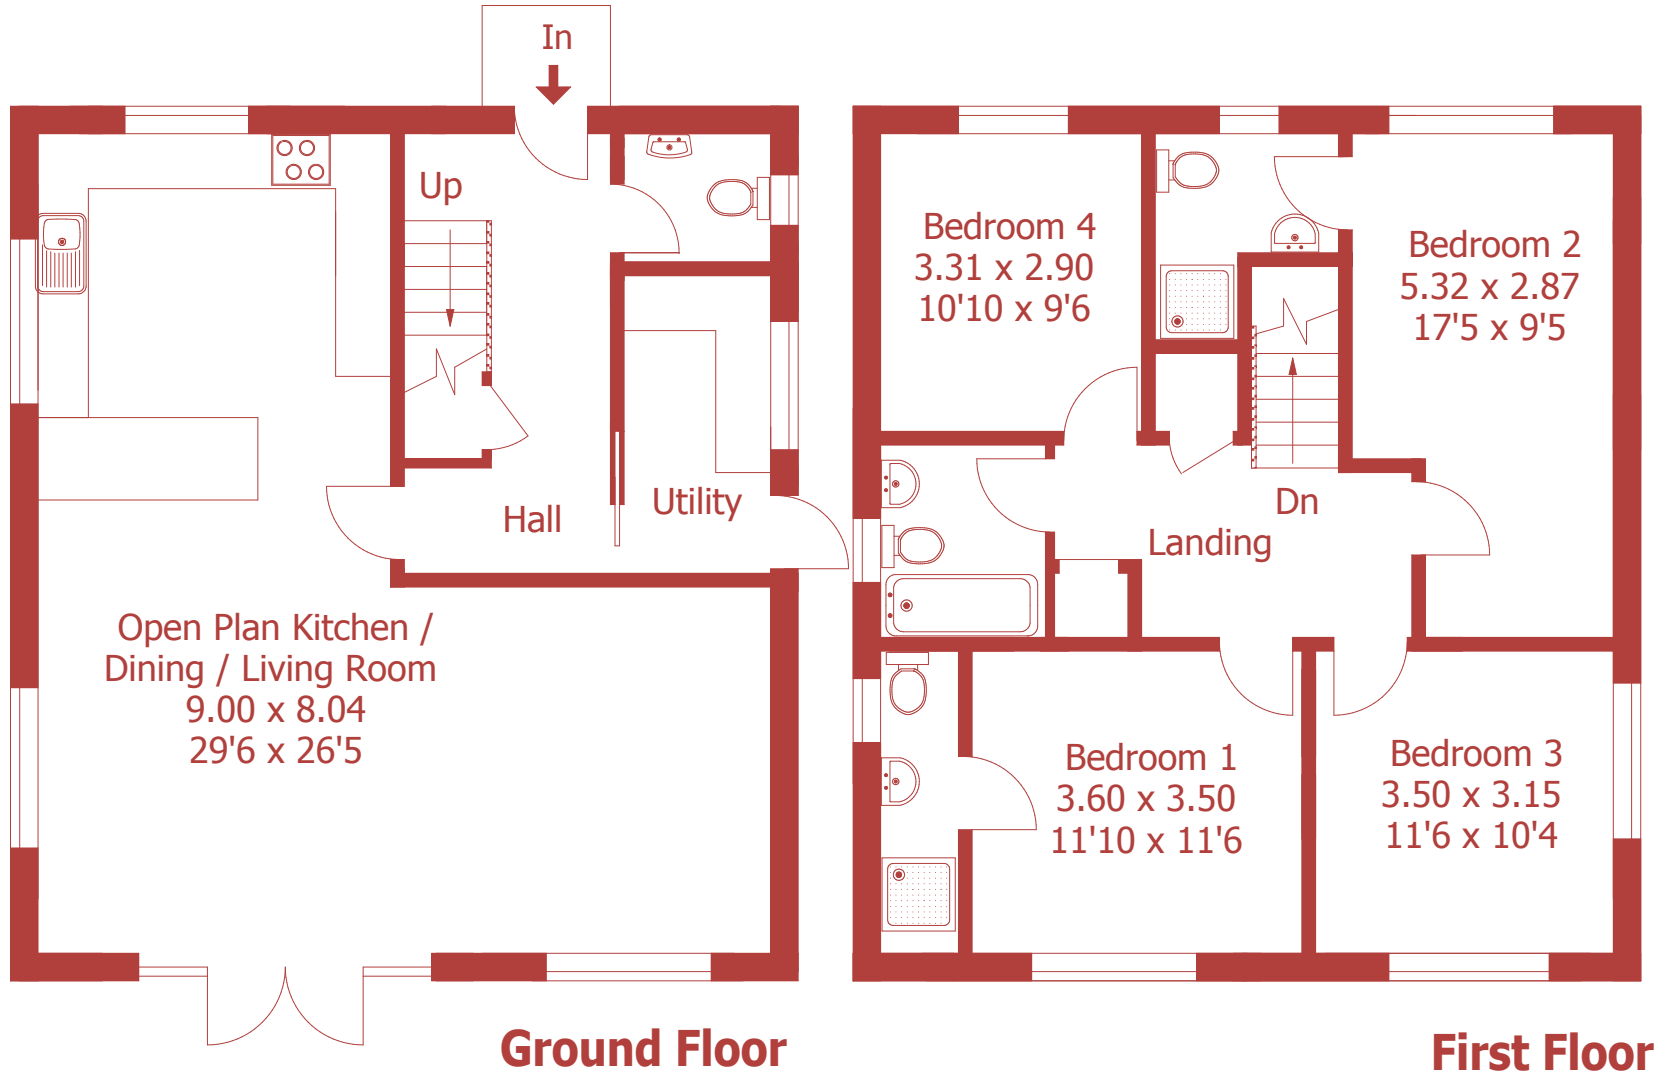

# Plot 7 Poppy Place, Lytchett Matravers

Approximate Gross Internal Area :- 144 sq m / 1558 sq ft

For identification purposes only, not to scale, do not scale

Drawn using existing architects drawings,  
dimensions and locations may vary in finished property