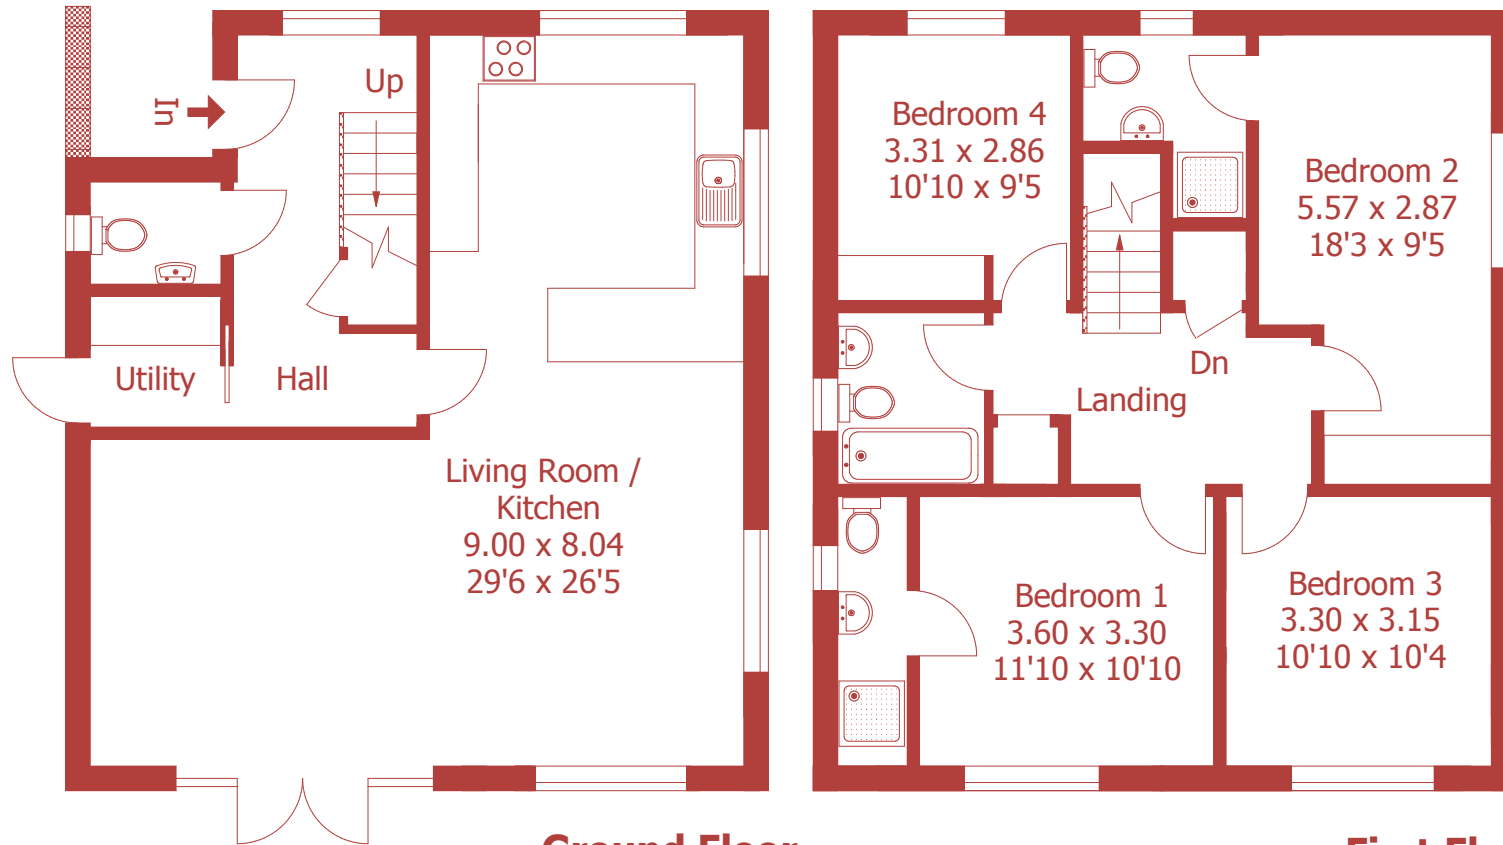

Plot 6 Poppy Place, Lytchett Matravers

Approximate Gross Internal Area :- 141 sq m / 1517 sq ft

Ground Floor

First Floor

For identification purposes only, not to scale, do not scale

Drawn using existing architects drawings,
dimensions and locations may vary in finished property