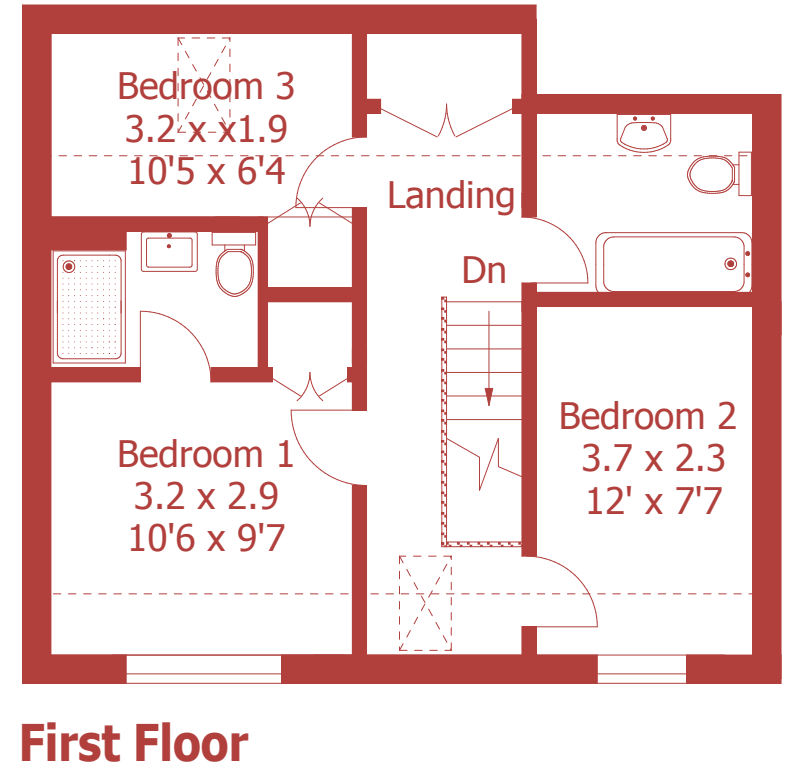

# 4 Lake Farm Close, Longham, Ferndown

Approximate Gross Internal Area :- 109 sq m / 1169 sq ft

For identification purposes only, not to scale, do not scale

Drawn using existing drawings and dimensions