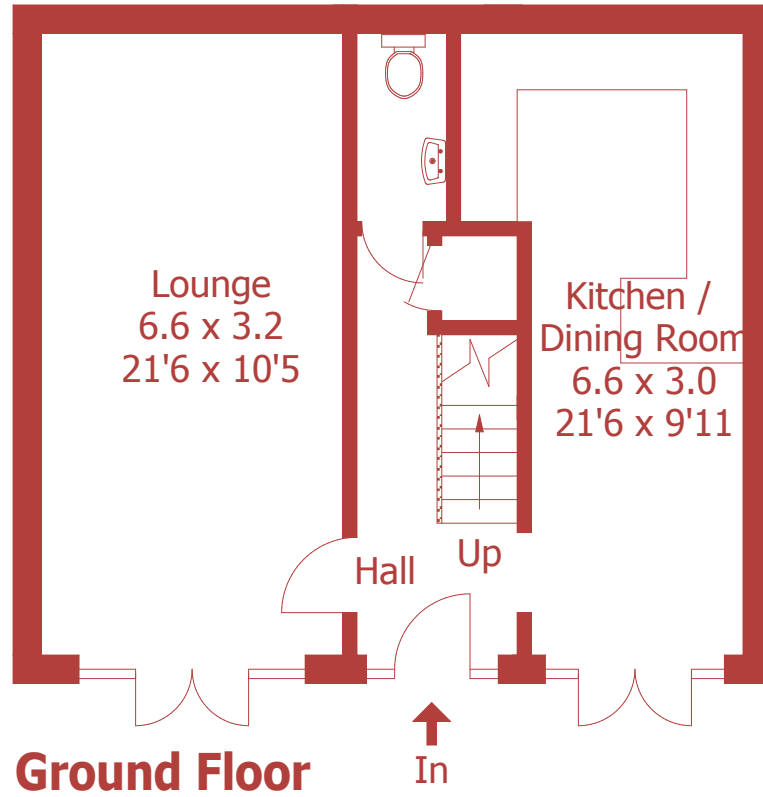

# 4 Lake Farm Close, Longham, Ferndown

Approximate Gross Internal Area :- 109 sq m / 1169 sq ft

For identification purposes only, not to scale, do not scale

Drawn using existing drawings and dimensions