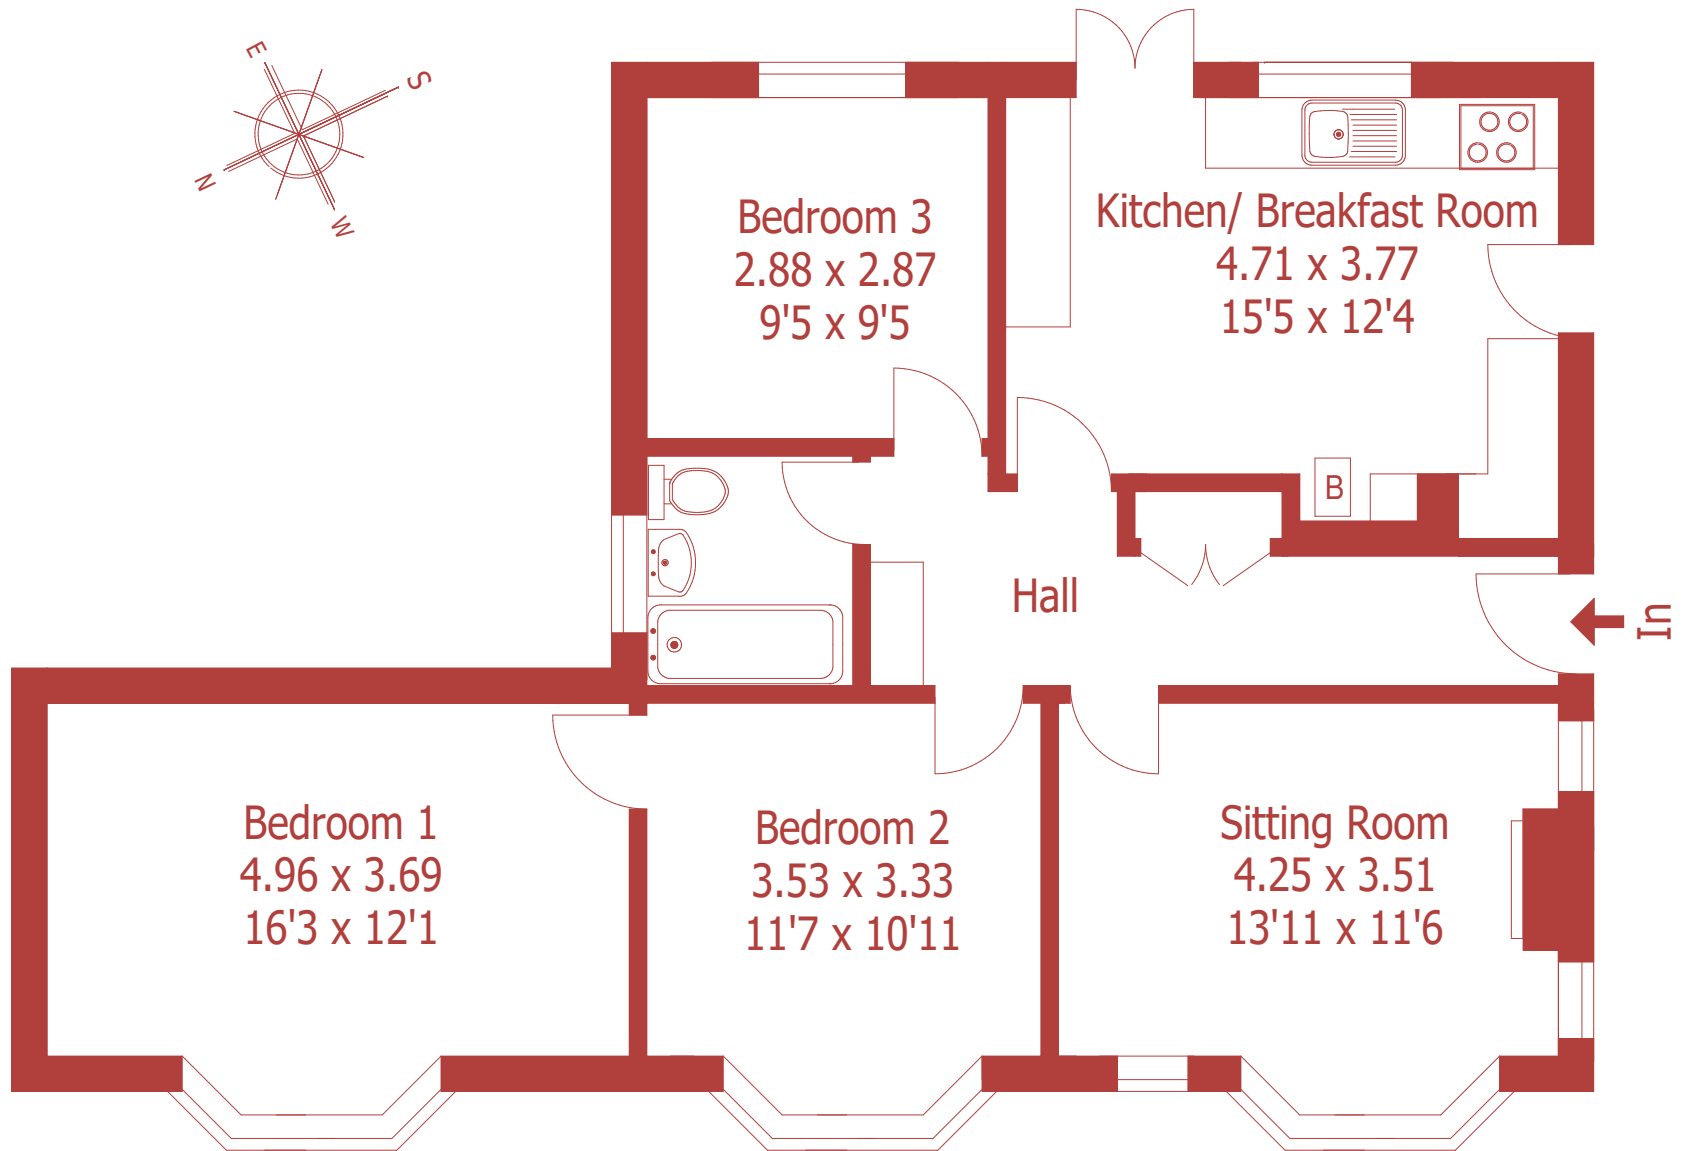

# Marick, Gaunts Common

Approximate Gross Internal Area :- 81 sq m / 872 sq ft

For identification purposes only, not to scale, do not scale