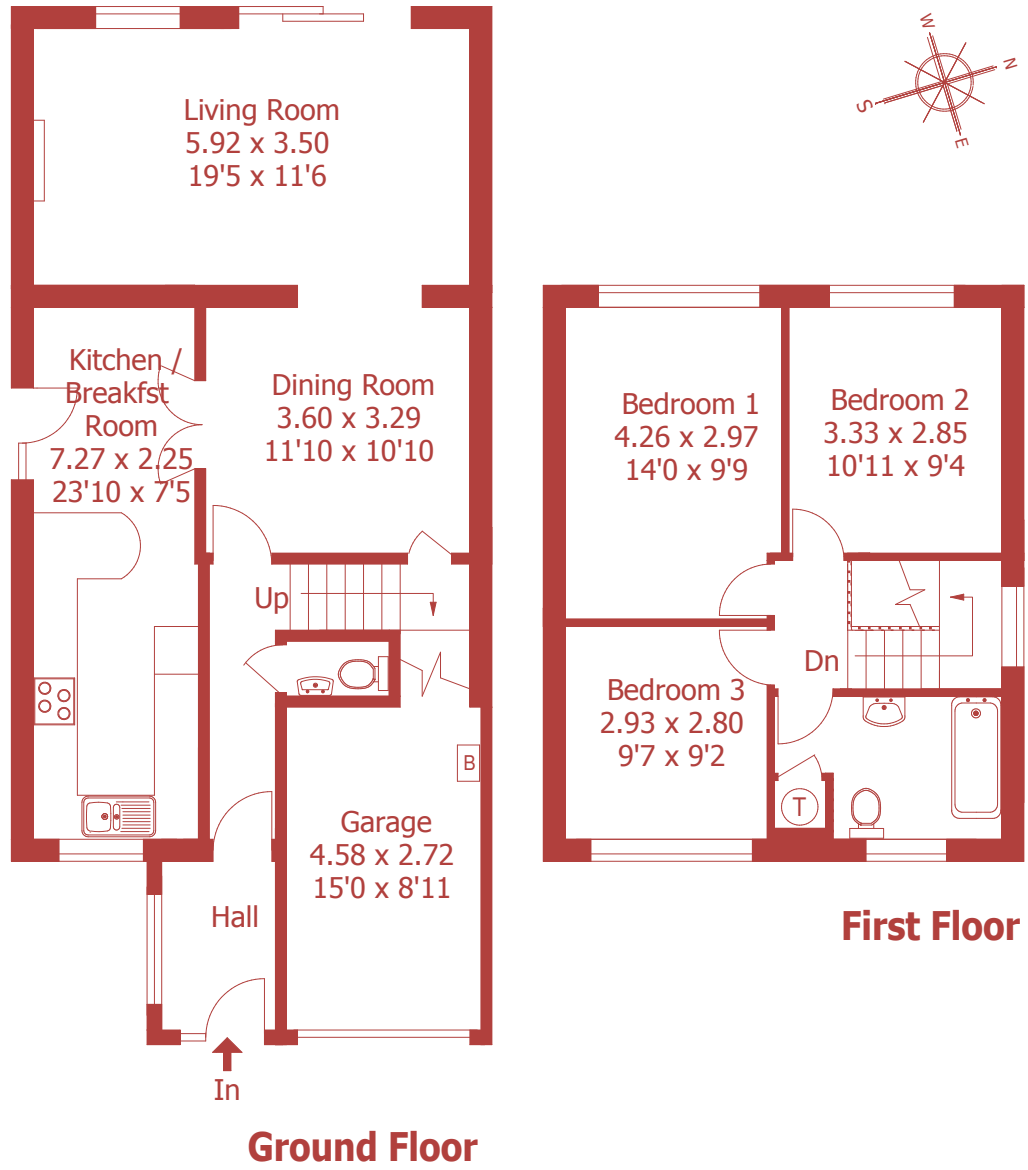

102 Lynwood Drive, Merley

Approximate Gross Internal Area :- 120 sq m / 1297 sq ft

For identification purposes only, not to scale, do not scale